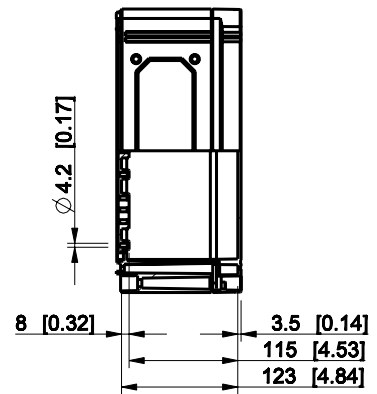

ID	Description	Date	By	Appr.
A				

Dimensions in mm [inches]

Material: Polycarbonate, fiberglass-reinforced	Color: RAL 7035
--	-----------------

Supplier:	Tool No:	Weight [kg]: 2.85	Volume:
-----------	----------	-------------------	---------

ENSTO
ENSTO CONTROL OY

CPCF306013T

Scale	Date	29.12.08
1:8	By	PKos
-	Checked	
-	Ctrl	

Replaces:	
Replaced:	
Drw No:	- A
Ref:	Cubo C
Code:	CPCF306013T
Sheet No:	

model CPCF306013T PART
drawing CUBO_C_1.DRAWING