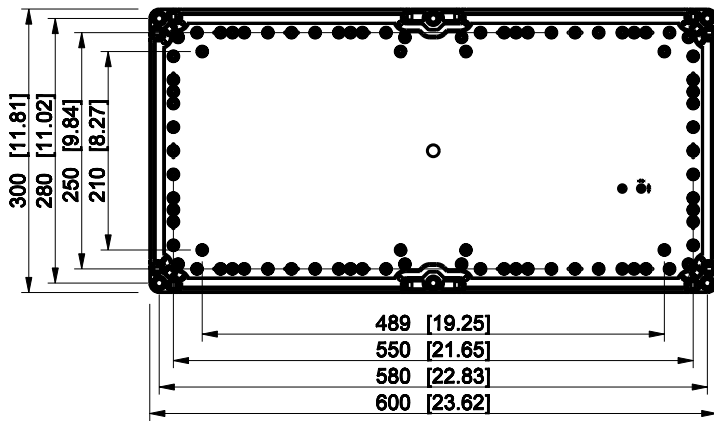

ID	Description	Date	By	Appr.
A				

Dimensions in mm [inches]

Material: Polycarbonate, fiberglass-reinforced	Color: RAL 7035
--	-----------------

Supplier:	Tool No:	Weight [kg]: 2.85	Volume:
-----------	----------	-------------------	---------

ENSTO
ENSTO CONTROL OY

CPCF306013T

Scale	Date	29.12.08
1:8	By	PKos
-	Checked	
-	Ctrl	

Replaces:	
Replaced:	
Drw No:	- A
Ref:	Cubo C
Code:	CPCF306013T
Sheet No:	

model CPCF306013T PART
drawing CUBO_C_1.DRAWING