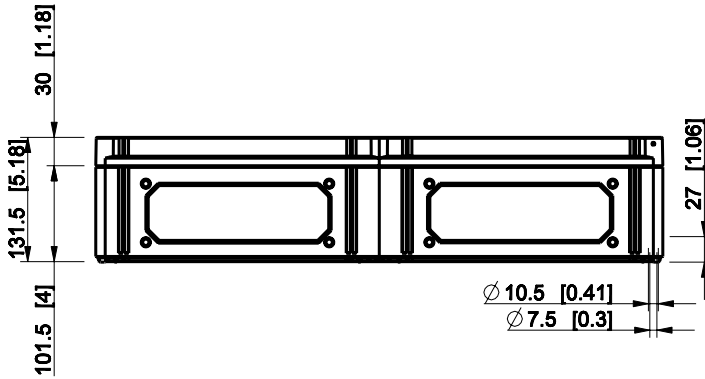

ID	Description	Date	By	Appr.
A				

Dimensions in mm [inches]

Material: Polycarbonate, fiberglass-reinforced	Color: RAL 7035
--	-----------------

Supplier:	Tool No:	Weight [kg]: 2.85	Volume:
-----------	----------	-------------------	---------

ENSTO
ENSTO CONTROL OY

CPCF306013T

Scale	Date	29.12.08
1:8	By	PKos
-	Checked	
-	Ctrl	

Replaces:	
Replaced:	
Drw No:	- A
Ref:	Cubo C
Code:	CPCF306013T
Sheet No:	

model CPCF306013T PART
drawing CUBO_C_1.DRAWING