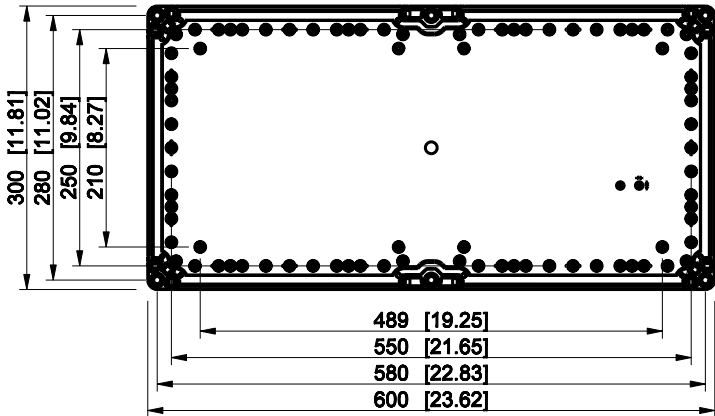

ID	Description	Date	By	Appr.
A				

Dimensions in mm [inches]

Material: Polycarbonate, fiberglass-reinforced	Color: RAL 7035
--	-----------------

Supplier:	Tool No:	Weight [kg]: 3.53	Volume:
-----------	----------	-------------------	---------

CPCF306018T

Scale	Date	29.12.08
1:8	By	PKos
-	Checked	
-	Ctrl	

Replaces:	
Replaced:	
Drw No:	- A
Ref:	Cubo C
Code:	CPCF306018T
Sheet No:	

model CPCF306018T PART
drawing CUBO_C_1.DRAWING