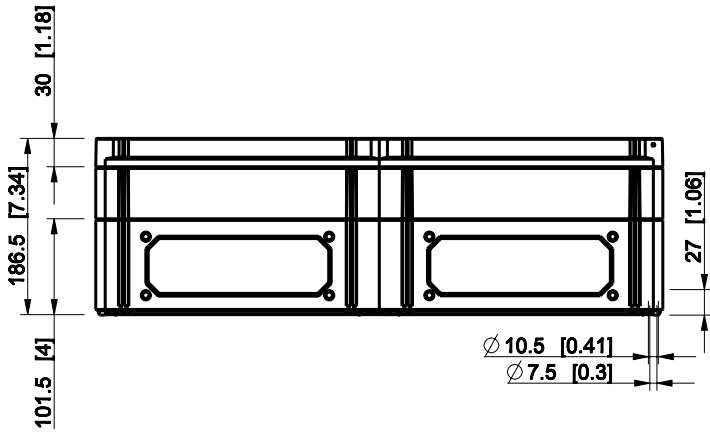

ID	Description	Date	By	Appr.
A				

Dimensions in mm [inches]

Material: Polycarbonate, fiberglass-reinforced	Color: RAL 7035
--	-----------------

Supplier:	Tool No:	Weight [kg]: 3.53	Volume:
-----------	----------	-------------------	---------

CPCF306018T

Scale	Date	29.12.08
1:8	By	PKos
-	Checked	
-	Ctrl	

Replaces:	
Replaced:	
Drw No:	- A
Ref:	Cubo C
Code:	CPCF306018T
Sheet No:	

model CPCF306018T PART
drawing CUBO_C_1.DRAWING