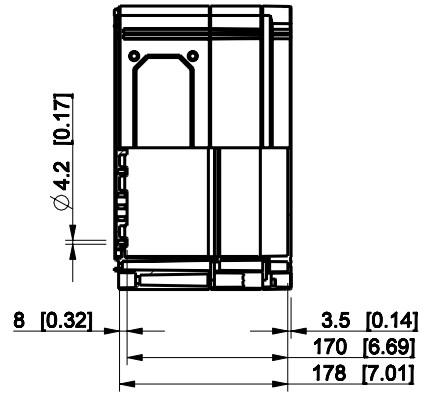

ID	Description	Date	By	Appr.
A				

Dimensions in mm [inches]

Material: Polycarbonate, fiberglass-reinforced	Color: RAL 7035
--	-----------------

Supplier:	Tool No:	Weight [kg]: 3.53	Volume:
-----------	----------	-------------------	---------

CPCF306018T

Scale	Date	29.12.08
1:8	By	PKos
-	Checked	
-	Ctrl	

Replaces:	
Replaced:	
Drw No:	- A
Ref:	Cubo C
Code:	CPCF306018T
Sheet No:	

model CPCF306018T PART
drawing CUBO_C_1.DRAWING