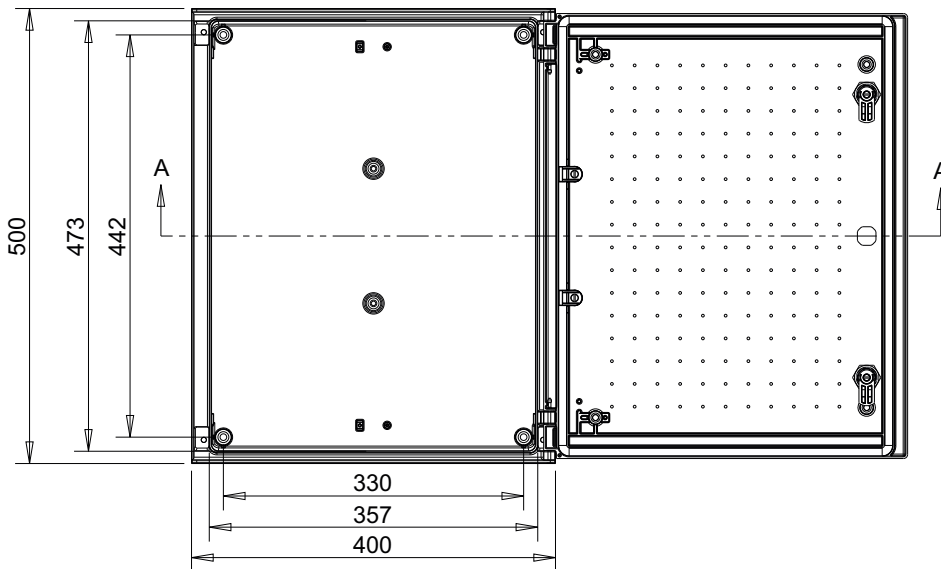

MONOBLOCK INDUSTRIAL ENCLOSURE IP66

BRES-54

Polyester enclosure 500 x 400 x 200 mm

FEATURES

SafyBox BRES

- Boxes & Cabinets made from fiber glass reinforced polyester, moulded by hot compression.
- Colour Light Grey RAL 7035
- Self-extinguishability: 960° test withstanding. Halogen free. Double insulation. No electrical contact risks.
- Degree of protection Ip66 UNE 20324 (EN 60529).
- Certification of compliance with IEC62208 enclosure standard. Suitable for indoor or outdoor use.
- Large door opening (180°). Version with plain or glazed door. Reversibility for installation right or left door opening.
- Anti-intruder hinges system.
- Customise service: colour, machining, mounting accessories, locks, company logo.
- 2 lock with double-bar insert or 1 lock with 3 action points and vandalism-proof.
- Version with metallic or polyester mounting plate.
- Resistant to harsh atmospheres.
- Light weight gives an easy installation.
- +10 years. Long life lasting without maintenance under standard environmental conditions.

Code	Description	Height x Width x Depth	Weight
BRES-54	Empty standard enclosure colour light grey RAL 7035	500 x 400 x 200 mm	5,25 kg

MONOBLOCK INDUSTRIAL ENCLOSURE IP66

BRES-54

Polyester enclosure 500 x 400 x 200 mm

Standard
IEC
IEC-62208

Packaging

packaging unit	1	packaging height	501,0 mm	Units per pallet 120 x 80 cm (Height 220 cm)	44
number of doors	1	packaging width	401,0 mm	Units per pallet 110 x 110 cm (Height 220 cm)	50
weight	5,25 kg	packaging depth	201,5 mm	Units per pallet 155 x 112 cm (Height 220 cm)	66