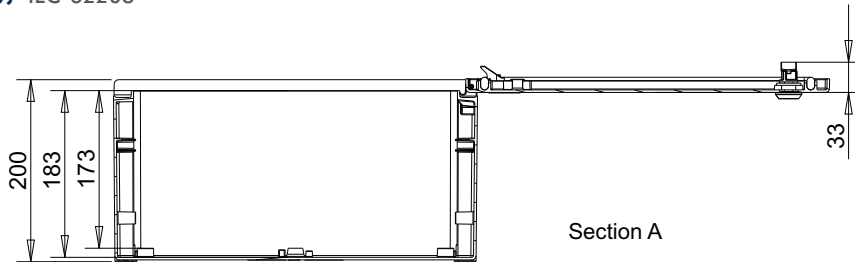

Code	Description	Height x Width x Depth	Weight
BRES-54	Empty standard enclosure colour light grey RAL 7035	500 x 400 x 200 mm	5,25 kg

MONOBLOCK INDUSTRIAL ENCLOSURE IP66

BRES-54

Polyester enclosure 500 x 400 x 200 mm

Standard
IEC
IEC-62208

Packaging

packaging unit	1	packaging height	501,0 mm	Units per pallet 120 x 80 cm (Height 220 cm)	44
number of doors	1	packaging width	401,0 mm	Units per pallet 110 x 110 cm (Height 220 cm)	50
weight	5,25 kg	packaging depth	201,5 mm	Units per pallet 155 x 112 cm (Height 220 cm)	66