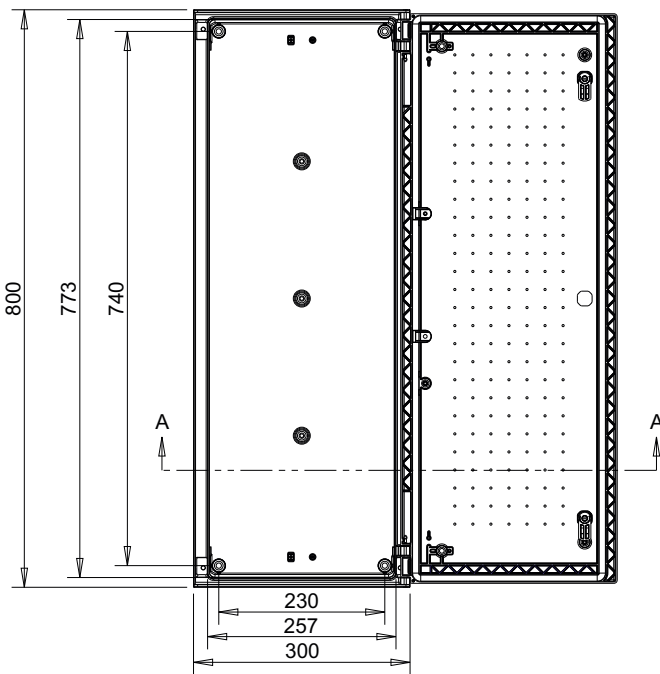

## BRES-83

Polyester enclosure 800 x 300 x 230 mm

Code	Description	Height x Width x Depth	Weight
BRES-83	Empty standard enclosure colour light grey RAL 7035	800 x 300 x 230 mm	6,40 kg

## BRES-83

Polyester enclosure 800 x 300 x 230 mm

Standard  
IEC  
IEC-62208

### Packaging

packaging unit	1	packaging height	801,0 mm	Units per pallet 120 x 80 cm (Height 220 cm)	24
number of doors	1	packaging width	301,0 mm	Units per pallet 110 x 110 cm (Height 220 cm)	24
weight	6,40 kg	packaging depth	231,5 mm	Units per pallet 155 x 110 cm (Height 220 cm)	36