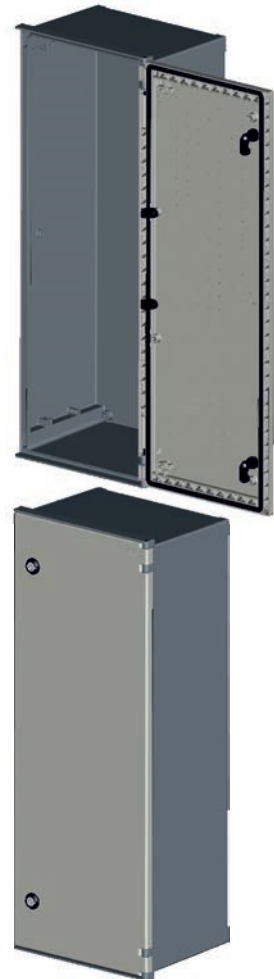

BRES-83

Polyester enclosure 800 x 300 x 230 mm

Standard
IEC
IEC-62208

Packaging

packaging unit	1	packaging height	801,0 mm	Units per pallet 120 x 80 cm (Height 220 cm)	24
number of doors	1	packaging width	301,0 mm	Units per pallet 110 x 110 cm (Height 220 cm)	24
weight	6,40 kg	packaging depth	231,5 mm	Units per pallet 155 x 110 cm (Height 220 cm)	36

Environmental performance

Minimum temperature	-30 °C	IP dust water protection degree IEC-60529	66
Maximum temperature	70°C	IK impact protection degree IEC-50298	10
Compression resistance	100 kg		

Electrical performance

Nominal tension direct current up to:	1500 VdC
Nominal tension alternative current up to:	1000 VaC
Maximum power dissipation $\Delta T=104^{\circ}F$ (wall surface)	103,0 W

Installation and assembly system

Inside installation	Yes	Wall surface	Yes
Outdoor installation	Yes	Floor mounting	Yes
Flush mounting	No	Pole mounting	Yes