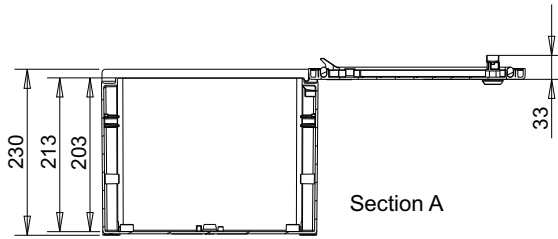

BRES-83

Polyester enclosure 800 x 300 x 230 mm

Standard
IEC
IEC-62208

Packaging

packaging unit	1	packaging height	801,0 mm	Units per pallet 120 x 80 cm (Height 220 cm)	24
number of doors	1	packaging width	301,0 mm	Units per pallet 110 x 110 cm (Height 220 cm)	24
weight	6,40 kg	packaging depth	231,5 mm	Units per pallet 155 x 110 cm (Height 220 cm)	36

Environmental performance

Minimum temperature	-30 °C	IP dust water protection degree IEC-60529	66
Maximum temperature	70°C	IK impact protection degree IEC-50298	10
Compression resistance	100 kg		

Electrical performance

Nominal tension direct current up to:	1500 VdC
Nominal tension alternative current up to:	1000 VaC
Maximum power dissipation $\Delta T=104^{\circ}F$ (wall surface)	103,0 W

Installation and assembly system

Inside installation	Yes	Wall surface	Yes
Outdoor installation	Yes	Floor mounting	Yes
Flush mounting	No	Pole mounting	Yes