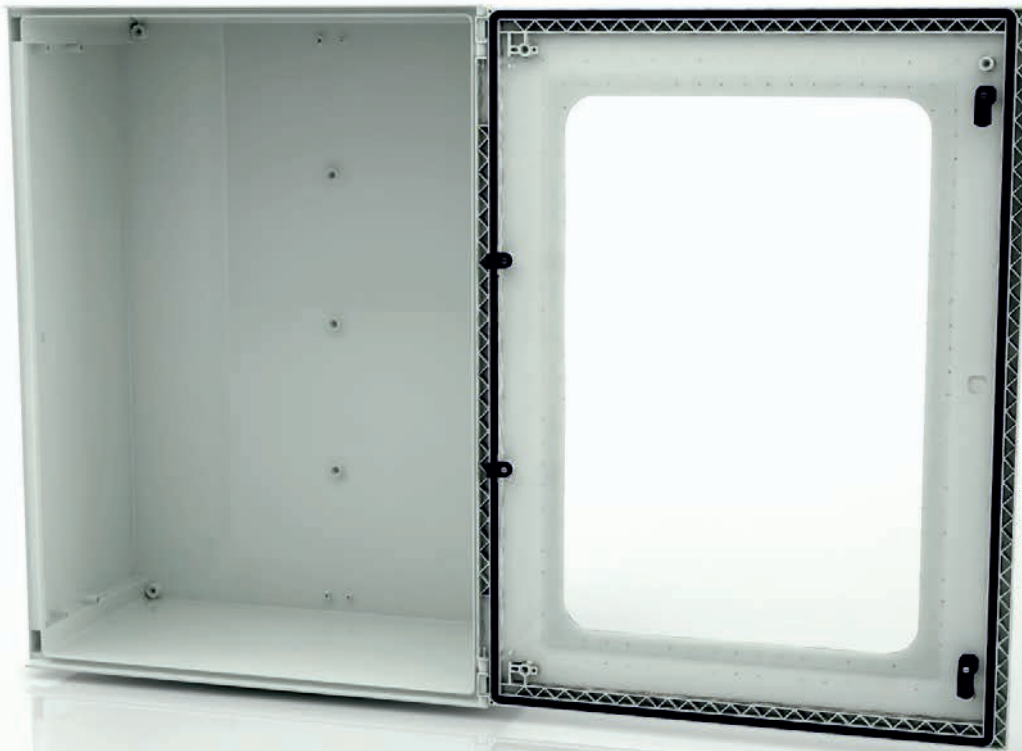

MONOBLOCK INDUSTRIAL ENCLOSURE IP66

BRES-65-P

Polyester enclosure 600 x 500 x 230 mm

FEATURES

SafyBox BRES

- Boxes & Cabinets made from fiber glass reinforced polyester, moulded by hot compression.
- Colour Light Grey RAL 7035
- Self-extinguishability: 960° test withstanding. Halogen free. Double insulation. No electrical contact risks.
- Degree of protection Ip66 UNE 20324 (EN 60529).
- Certification of compliance with IEC62208 enclosure standard. Suitable for indoor or outdoor use.
- Large door opening (180°). Version with plain or glazed door. Reversibility for installation right or left door opening.
- Anti-intruder hinges system.
- Customise service: colour, machining, mounting accessories, locks, company logo.
- 2 lock with double-bar insert or 1 lock with 3 action points and vandalism-proof.
- Version with metallic or polyester mounting plate.
- Resistant to harsh atmospheres.
- Light weight gives an easy installation.
- +10 years. Long life lasting without maintenance under standard environmental conditions.

Code	Description	Height x Width x Depth	Weight
BRES-65-P	Empty standard enclosure light grey with transparent window	600 x 500 x 230 mm	7,93 kg

MONOBLOCK INDUSTRIAL ENCLOSURE IP66

BRES-65-P

Polyester enclosure 600 x 500 x 230 mm

Standard
IEC
IEC-62208

Section A

Packaging

packaging unit	1	packaging height	601,0 mm	Units per pallet 120 x 80 cm (Height 220 cm)	24
number of doors	1	packaging width	501,0 mm	Units per pallet 110 x 110 cm (Height 220 cm)	32
weight	7,93 kg	packaging depth	231,5 mm	Units per pallet 155 x 122 cm (Height 220 cm)	43