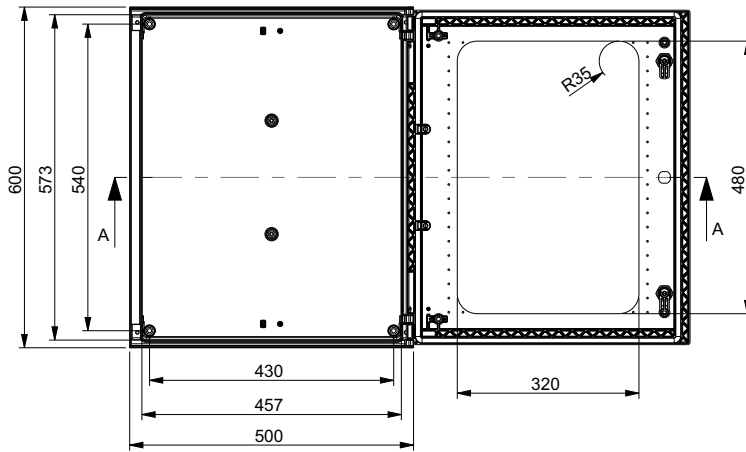

MONOBLOCK INDUSTRIAL ENCLOSURE IP66

BRES-65-P

Polyester enclosure 600 x 500 x 230 mm

FEATURES

SafyBox BRES

- Boxes & Cabinets made from fiber glass reinforced polyester, moulded by hot compression.
- Colour Light Grey RAL 7035
- Self-extinguishability: 960° test withstanding. Halogen free. Double insulation. No electrical contact risks.
- Degree of protection Ip66 UNE 20324 (EN 60529).
- Certification of compliance with IEC62208 enclosure standard. Suitable for indoor or outdoor use.
- Large door opening (180°). Version with plain or glazed door. Reversibility for installation right or left door opening.
- Anti-intruder hinges system.
- Customise service: colour, machining, mounting accessories, locks, company logo.
- 2 lock with double-bar insert or 1 lock with 3 action points and vandalism-proof.
- Version with metallic or polyester mounting plate.
- Resistant to harsh atmospheres.
- Light weight gives an easy installation.
- +10 years. Long life lasting without maintenance under standard environmental conditions.

Code	Description	Height x Width x Depth	Weight
BRES-65-P	Empty standard enclosure light grey with transparent window	600 x 500 x 230 mm	7,93 kg

MONOBLOCK INDUSTRIAL ENCLOSURE IP66

BRES-65-P

Polyester enclosure 600 x 500 x 230 mm

Standard
IEC
IEC-62208

Section A

Packaging

packaging unit	1	packaging height	601,0 mm	Units per pallet 120 x 80 cm (Height 220 cm)	24
number of doors	1	packaging width	501,0 mm	Units per pallet 110 x 110 cm (Height 220 cm)	32
weight	7,93 kg	packaging depth	231,5 mm	Units per pallet 155 x 122 cm (Height 220 cm)	43