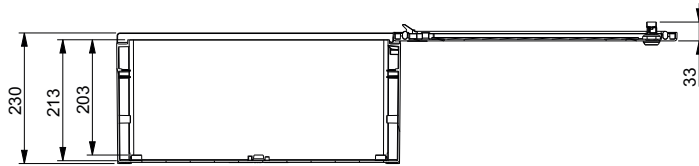

MONOBLOCK INDUSTRIAL ENCLOSURE IP66

BRES-65-P

Polyester enclosure 600 x 500 x 230 mm

FEATURES

SafyBox BRES

- Boxes & Cabinets made from fiber glass reinforced polyester, moulded by hot compression.
- Colour Light Grey RAL 7035
- Self-extinguishability: 960° test withstanding. Halogen free. Double insulation. No electrical contact risks.
- Degree of protection Ip66 UNE 20324 (EN 60529).
- Certification of compliance with IEC62208 enclosure standard. Suitable for indoor or outdoor use.
- Large door opening (180°). Version with plain or glazed door. Reversibility for installation right or left door opening.
- Anti-intruder hinges system.
- Customise service: colour, machining, mounting accessories, locks, company logo.
- 2 lock with double-bar insert or 1 lock with 3 action points and vandalism-proof.
- Version with metallic or polyester mounting plate.
- Resistant to harsh atmospheres.
- Light weight gives an easy installation.
- +10 years. Long life lasting without maintenance under standard environmental conditions.

Code	Description	Height x Width x Depth	Weight
BRES-65-P	Empty standard enclosure light grey with transparent window	600 x 500 x 230 mm	7,93 kg

MONOBLOCK INDUSTRIAL ENCLOSURE IP66

BRES-65-P

Polyester enclosure 600 x 500 x 230 mm

Standard
IEC
IEC-62208

Section A

Packaging

packaging unit	1	packaging height	601,0 mm	Units per pallet 120 x 80 cm (Height 220 cm)	24
number of doors	1	packaging width	501,0 mm	Units per pallet 110 x 110 cm (Height 220 cm)	32
weight	7,93 kg	packaging depth	231,5 mm	Units per pallet 155 x 122 cm (Height 220 cm)	43