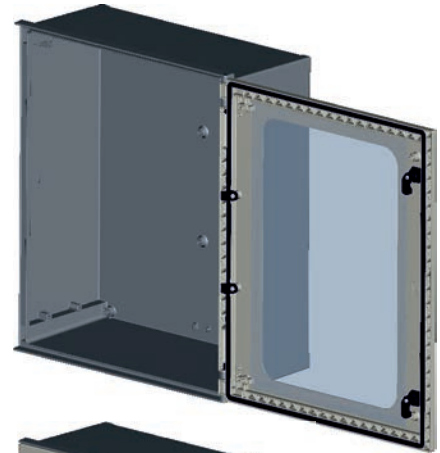

MONOBLOCK INDUSTRIAL ENCLOSURE IP66

BRES-65-P

Polyester enclosure 600 x 500 x 230 mm

FEATURES

SafyBox BRES

- Boxes & Cabinets made from fiber glass reinforced polyester, moulded by hot compression.
- Colour Light Grey RAL 7035
- Self-extinguishability: 960° test withstanding. Halogen free. Double insulation. No electrical contact risks.
- Degree of protection Ip66 UNE 20324 (EN 60529).
- Certification of compliance with IEC62208 enclosure standard. Suitable for indoor or outdoor use.
- Large door opening (180°). Version with plain or glazed door. Reversibility for installation right or left door opening.
- Anti-intruder hinges system.
- Customise service: colour, machining, mounting accessories, locks, company logo.
- 2 lock with double-bar insert or 1 lock with 3 action points and vandalism-proof.
- Version with metallic or polyester mounting plate.
- Resistant to harsh atmospheres.
- Light weight gives an easy installation.
- +10 years. Long life lasting without maintenance under standard environmental conditions.

Code	Description	Height x Width x Depth	Weight
BRES-65-P	Empty standard enclosure light grey with transparent window	600 x 500 x 230 mm	7,93 kg

MONOBLOCK INDUSTRIAL ENCLOSURE IP66

BRES-65-P

Polyester enclosure 600 x 500 x 230 mm

Standard
IEC
IEC-62208

Section A

Packaging

packaging unit	1	packaging height	601,0 mm	Units per pallet 120 x 80 cm (Height 220 cm)	24
number of doors	1	packaging width	501,0 mm	Units per pallet 110 x 110 cm (Height 220 cm)	32
weight	7,93 kg	packaging depth	231,5 mm	Units per pallet 155 x 122 cm (Height 220 cm)	43