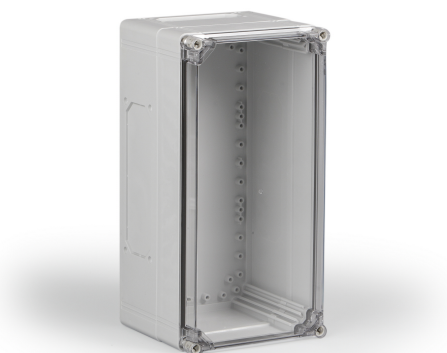

ENSTO

CPCF204018T

Enclosure PC

Available from the UK's premier enclosure distributor, iLECSYS Ltd,
01844 397300
sales@ilecsys.co.uk

Code CPCF204018T
GTIN 6418677182259
Name Enclosure PC Ensto Cubo C
Size 200 x 400 x 185 mm, flange
knockouts, transparent cover, PC

Description Ensto Cubo C is a series of medium to large size enclosures available with range knockouts. Special features of the series allow mounting the cover onto the back of the base and include adjustable elevators for the base corner slots, enabling plates and panels to be mounted at any height.

Vendor Ensto Finland Oy

Services available from iLECSYS

- ✓ CNC Machining
- ✓ CNC Thread Milling
- ✓ Screen Printing
- ✓ Full Assembly

Technical specification

Colors

Color: Grey

Others

Content: Enclosure base, cover, extension frame, cover screws, mounting screws, screws for the extension frame

Ratings

Degree of protection: IP66/IP67
Flammability rating: UL 746C 5 inch flame test

Dimensions

Depth: 187 mm
Height: 400 mm
Inner depth: 170 mm
Net Weight: 2.13 kg
Outer base depth: 157 mm
Outer cover height: 30 mm
Size: 200 x 400 x 187