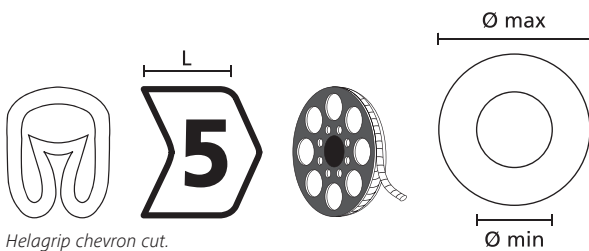

Pre-printed Cable Markers

Helagrip, slide on, chevron cut

The Helagrip range consists of pre-printed markers that slide easily onto cables and wires. The anti-skew chevron-cut ensures that markers are locked together and stay in place.

Characters are 0-9, A-Z and standard electrical symbols.

Features and benefits

- Easily apply one size marker to wide range of cables
- Markers are applied before termination takes place
- Chevron cut to lock markers together ensuring text remains in place
- Traditional wire marking available in yellow, white and colour code
- Flexible material so product returns securely on the wire
- Applicator tool TJC available

Clearly a better way to identify in confined spaces.

MATERIAL	Flexible Polyvinyl Chloride, cadmium free (PVC)
Operating Temperature	-65 °C to +105 °C, intermittent +135 °C
Flammability	UL 94 V0 (3 mm)

Helagrip chevron cut.