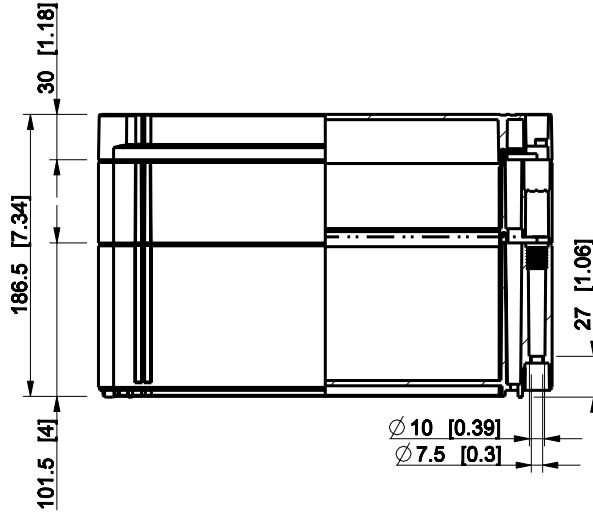

ID	Description	Date	By	Appr.
A				

Dimensions in mm [inches]

Material: ABS	Color: RAL 7035
---------------	-----------------

Supplier:	Tool No:	Weight [kg]: 1.73	Volume:
-----------	----------	-------------------	---------

OABP203018T

Scale	Date	18.12.08
1:5	By	PKos
-	Checked	
-	Ctrl	

Replaces:	
Replaced:	
Drw No:	A
Ref:	Cubo O
Code:	OABP203018T
Sheet No:	

model OABP203018T_PART
 drawing CUBO_O_DRAWING