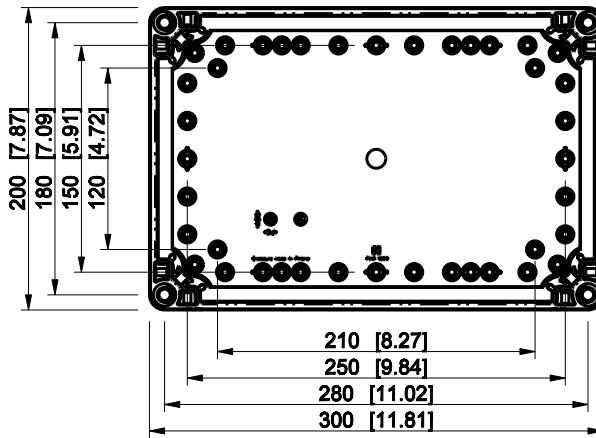

ID	Description	Date	By	Appr.
A				

Dimensions in mm [inches]

Material: ABS	Color: RAL 7035
---------------	-----------------

Supplier:	Tool No:	Weight [kg]: 1.73	Volume:
-----------	----------	-------------------	---------

OABP203018T

Scale	Date	18.12.08
1:5	By	PKos
-	Checked	
-	Ctrl	

Replaces:	
Replaced:	
Drw No:	A
Ref:	Cubo O
Code:	OABP203018T
Sheet No:	

model OABP203018T_PART
 drawing CUBO_O_DRAWING