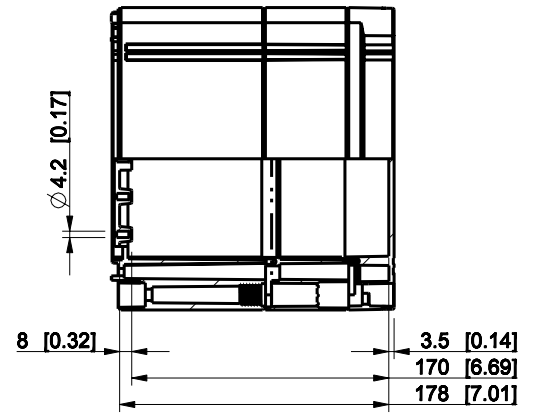

ID	Description	Date	By	Appr.
A				

Dimensions in mm [inches]

Material: ABS	Color: RAL 7035
---------------	-----------------

Supplier:	Tool No:	Weight [kg]: 1.73	Volume:
-----------	----------	-------------------	---------

OABP203018T

Scale	Date	18.12.08
1:5	By	PKos
-	Checked	
-	Ctrl	

Replaces:	
Replaced:	
Drw No:	A
Ref:	Cubo O
Code:	OABP203018T
Sheet No:	

model OABP203018T_PART
 drawing CUBO_O_DRAWING