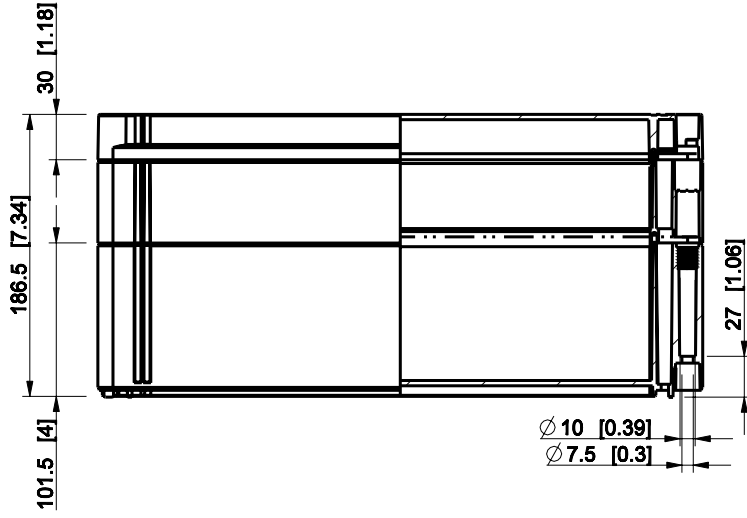

ID	Description	Date	By	Appr.
A				

Dimensions in mm [inches]

Material: ABS	Color: RAL 7035
---------------	-----------------

Supplier:	Tool No:	Weight [kg]: 2.13	Volume:
-----------	----------	-------------------	---------

OABP204018T

Scale	Date	18.12.08
1:5	By	PKos
-	Checked	
-	Ctrl	

Replaces:	
Replaced:	
Drw No:	A
Ref:	Cubo O
Code:	OABP204018T
Sheet No:	

model OABP204018T_PART
 drawing CUBO_O.drawing