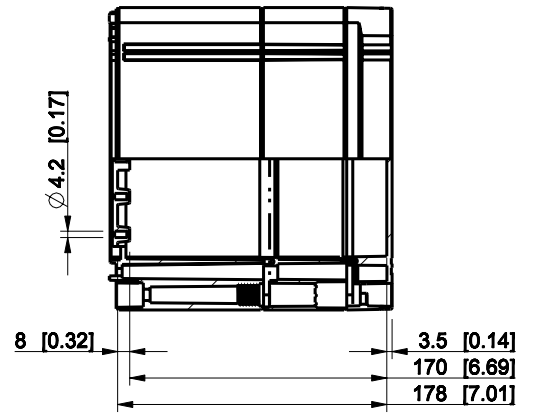

ID	Description	Date	By	Appr.
A				

Dimensions in mm [inches]

Material: ABS	Color: RAL 7035
---------------	-----------------

Supplier:	Tool No:	Weight [kg]: 2.13	Volume:
-----------	----------	-------------------	---------

OABP204018T

Scale	Date	18.12.08
1:5	By	PKos
-	Checked	
-	Ctrl	

Replaces:	
Replaced:	
Drw No:	A
Ref:	Cubo O
Code:	OABP204018T
Sheet No:	

model OABP204018T_PART
 drawing CUBO_O.drawing