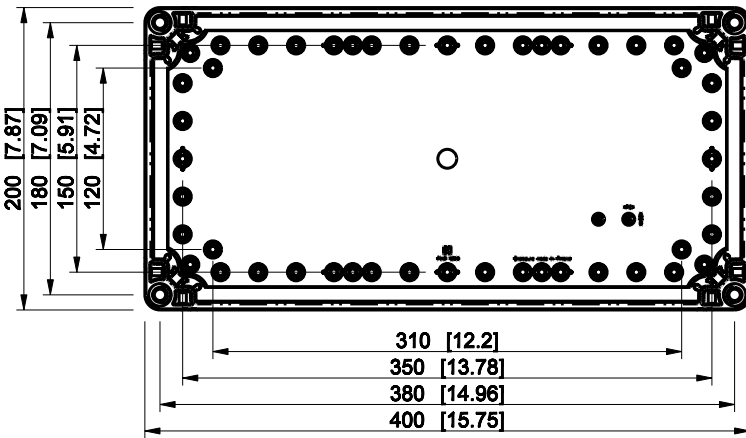

ID	Description	Date	By	Appr.
A				

Dimensions in mm [inches]

Material: ABS	Color: RAL 7035
---------------	-----------------

Supplier:	Tool No:	Weight [kg]: 2.13	Volume:
-----------	----------	-------------------	---------

OABP204018T

Scale	Date	18.12.08
1:5	By	PKos
-	Checked	
-	Ctrl	

Replaces:	
Replaced:	
Drw No:	A
Ref:	Cubo O
Code:	OABP204018T
Sheet No:	

model OABP204018T_PART
 drawing CUBO_O.drawing