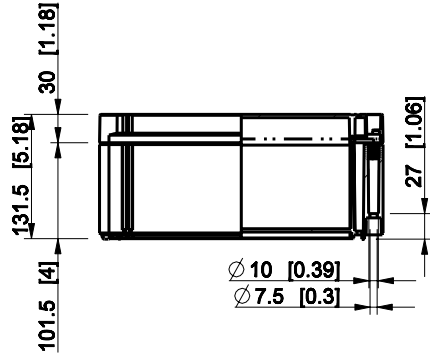

ID	Description	Date	By	Appr.
A				

Dimensions in mm [inches]

Material: ABS	Color: RAL 7035
---------------	-----------------

Supplier:	Tool No:	Weight [kg]: 1.77	Volume:
-----------	----------	-------------------	---------

OABP303013T

Scale	Date	18.12.08
1:8	By	PKos
-	Checked	
-	Ctrl	

Replaces:	
Replaced:	
Drw No:	A
Ref:	Cubo O
Code:	OABP303013T
Sheet No:	

model OABP303013T_PART
 drawing CUBO_O.drawing