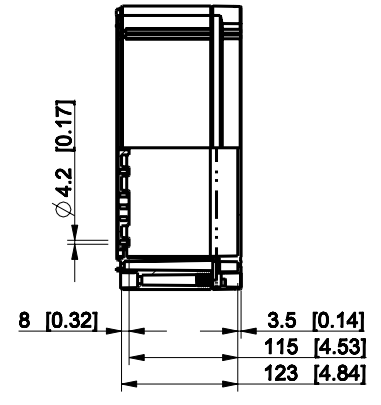

ID	Description	Date	By	Appr.
A				

Dimensions in mm [inches]

Material: ABS	Color: RAL 7035
---------------	-----------------

Supplier:	Tool No:	Weight [kg]: 1.77	Volume:
-----------	----------	-------------------	---------

OABP303013T

Scale	Date	18.12.08
1:8	By	PKos
-	Checked	
-	Ctrl	

Replaces:	
Replaced:	
Drw No:	A
Ref:	Cubo O
Code:	OABP303013T
Sheet No:	

model OABP303013T_PART
 drawing CUBO_O.drawing