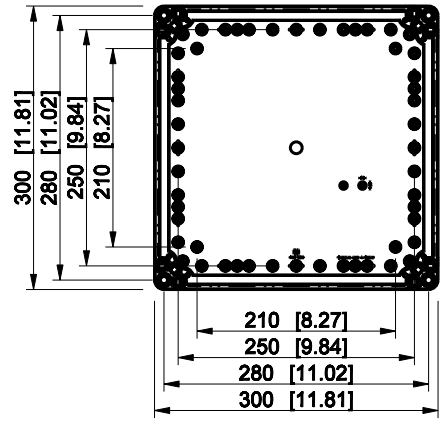

ID	Description	Date	By	Appr.
A				

Dimensions in mm [inches]

Material: ABS	Color: RAL 7035
---------------	-----------------

Supplier:	Tool No:	Weight [kg]: 1.77	Volume:
-----------	----------	-------------------	---------

OABP303013T

Scale	Date	18.12.08
1:8	By	PKos
-	Checked	
-	Ctrl	

Replaces:	
Replaced:	
Drw No:	A
Ref:	Cubo O
Code:	OABP303013T
Sheet No:	

model OABP303013T_PART
 drawing CUBO_O.drawing