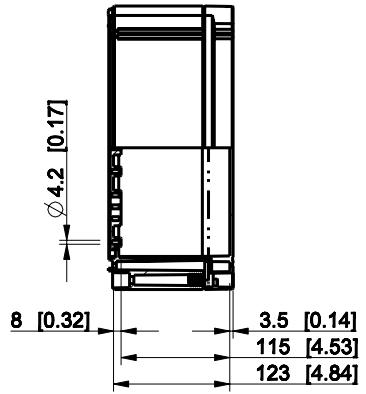

ID	Description	Date	By	Appr.
A				

Dimensions in mm [inches]

Material: ABS	Color: RAL 7035
---------------	-----------------

Supplier:	Tool No:	Weight [kg]: 2.18	Volume:
-----------	----------	-------------------	---------

OABP304013T

Scale	Date	18.12.08
1:8	By	PKos
-	Checked	
-	Ctrl	

Replaces:	
Replaced:	
Drw No:	A
Ref:	Cubo O
Code:	OABP304013T
Sheet No:	

model OABP304013T_PART
 drawing CUBO_O.drawing