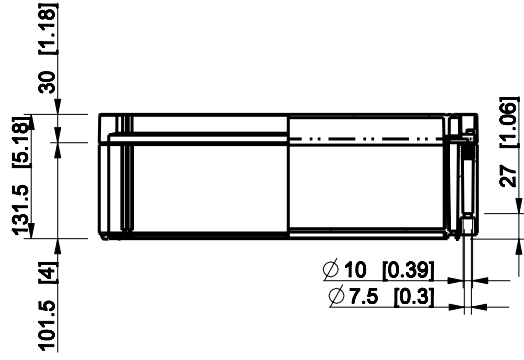

ID	Description	Date	By	Appr.
A				

Dimensions in mm [inches]

Material: ABS	Color: RAL 7035
---------------	-----------------

Supplier:	Tool No:	Weight [kg]: 2.18	Volume:
-----------	----------	-------------------	---------

OABP304013T

Scale	Date	18.12.08
1:8	By	PKos
-	Checked	
-	Ctrl	

Replaces:	
Replaced:	
Drw No:	A
Ref:	Cubo O
Code:	OABP304013T
Sheet No:	

model OABP304013T_PART
 drawing CUBO_O.drawing