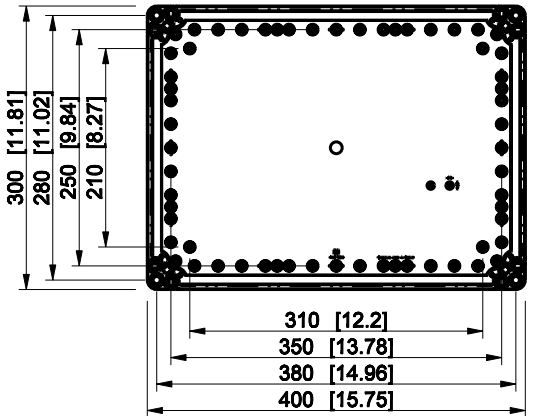

ID	Description	Date	By	Appr.
A				

Dimensions in mm [inches]

Material: ABS	Color: RAL 7035
---------------	-----------------

Supplier:	Tool No:	Weight [kg]: 2.18	Volume:
-----------	----------	-------------------	---------

OABP304013T

Scale	Date	18.12.08
1:8	By	PKos
-	Checked	
-	Ctrl	

Replaces:	
Replaced:	
Drw No:	A
Ref:	Cubo O
Code:	OABP304013T
Sheet No:	

model OABP304013T_PART
 drawing CUBO_O.drawing