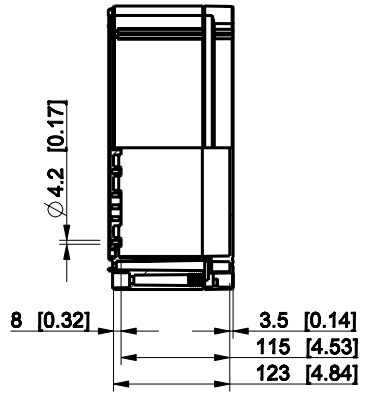

ID	Description	Date	By	Appr.
A				

Dimensions in mm [inches]

Material: ABS	Color: RAL 7035
---------------	-----------------

Supplier:	Tool No:	Weight [kg]: 3.09	Volume:
-----------	----------	-------------------	---------

OABP306013T

Scale	Date	18.12.08
1:8	By	PKos
-	Checked	
-	Ctrl	

Replaces:	
Replaced:	
Drw No:	A
Ref:	Cubo O
Code:	OABP306013T
Sheet No:	

model OABP306013T_PART
 drawing CUBO_O_1_DRAWING