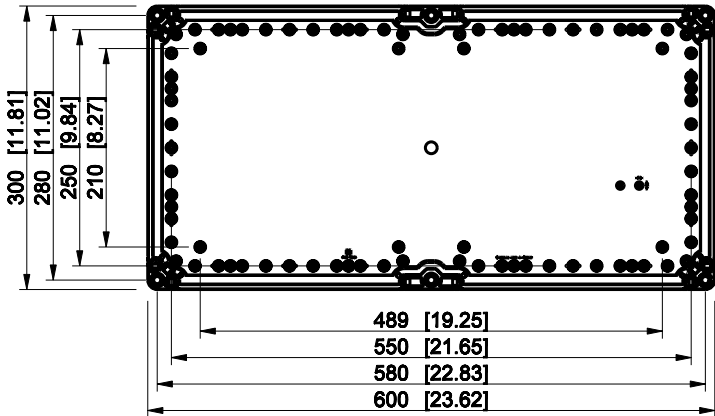

ID	Description	Date	By	Appr.
A				

Dimensions in mm [inches]

Material: ABS	Color: RAL 7035
---------------	-----------------

Supplier:	Tool No:	Weight [kg]: 3.09	Volume:
-----------	----------	-------------------	---------

OABP306013T

Scale	Date	18.12.08
1:8	By	PKos
-	Checked	
-	Ctrl	

Replaces:	
Replaced:	
Drw No:	A
Ref:	Cubo O
Code:	OABP306013T
Sheet No:	

model OABP306013T_PART
 drawing CUBO_O_1_DRAWING