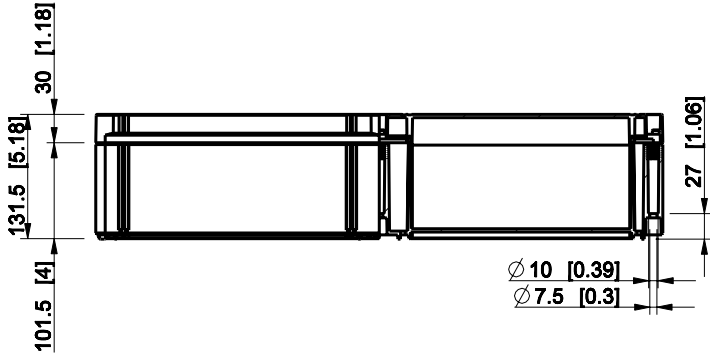

ID	Description	Date	By	Appr.
A				

Dimensions in mm [inches]

Material: ABS	Color: RAL 7035
---------------	-----------------

Supplier:	Tool No:	Weight [kg]: 3.09	Volume:
-----------	----------	-------------------	---------

OABP306013T

Scale	Date	18.12.08
1:8	By	PKos
-	Checked	
-	Ctrl	

Replaces:	
Replaced:	
Drw No:	A
Ref:	Cubo O
Code:	OABP306013T
Sheet No:	

model OABP306013T_PART
 drawing CUBO_O_1_DRAWING