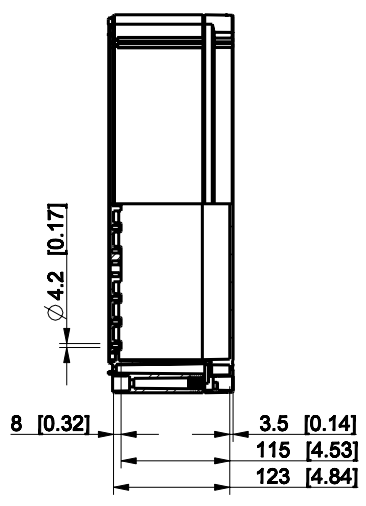

ID	Description	Date	By	Appr.
A				

Dimensions in mm [inches]

Material: ABS	Color: RAL 7035
---------------	-----------------

Supplier:	Tool No:	Weight [kg]: 3.75	Volume:
-----------	----------	-------------------	---------

OABP406013T

Scale	Date	18.12.08
1:8	By	PKos
-	Checked	
-	Ctrl	

Replaces:	
Replaced:	
Drw No:	A
Ref:	Cubo O
Code:	OABP406013T
Sheet No:	

model OABP406013T_PART
 drawing CUBO_O_1_DRAWING