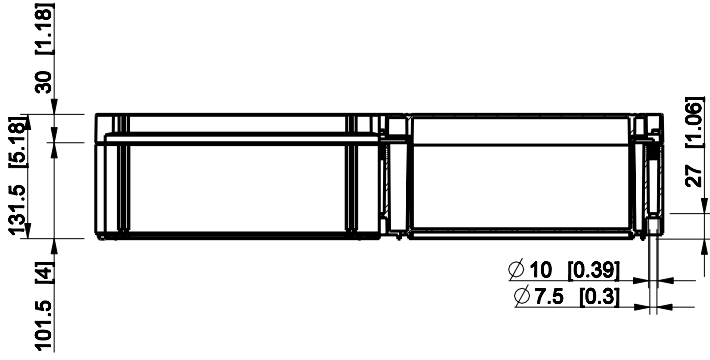

ID	Description	Date	By	Appr.
A				

Dimensions in mm [inches]

Material: ABS	Color: RAL 7035
---------------	-----------------

Supplier:	Tool No:	Weight [kg]: 3.75	Volume:
-----------	----------	-------------------	---------

OABP406013T

Scale	Date	18.12.08
1:8	By	PKos
-	Checked	
-	Ctrl	

Replaces:	
Replaced:	
Drw No:	A
Ref:	Cubo O
Code:	OABP406013T
Sheet No:	

model OABP406013T_PART
 drawing CUBO_O_1_DRAWING