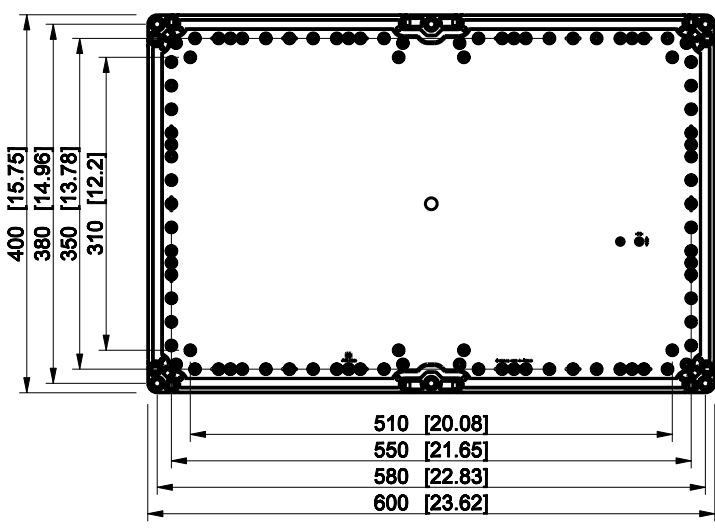

ID	Description	Date	By	Appr.
A				

Dimensions in mm [inches]

Material: ABS	Color: RAL 7035
---------------	-----------------

Supplier:	Tool No:	Weight [kg]: 3.75	Volume:
-----------	----------	-------------------	---------

OABP406013T

Scale	Date	18.12.08
1:8	By	PKos
-	Checked	
-	Ctrl	

Replaces:	
Replaced:	
Drw No:	A
Ref:	Cubo O
Code:	OABP406013T
Sheet No:	

model OABP406013T_PART
 drawing CUBO_O_1_DRAWING