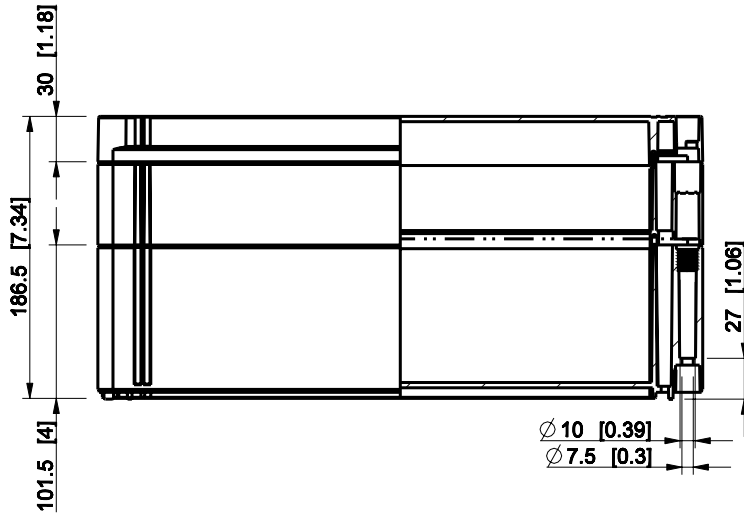

ID	Description	Date	By	Appr.
A				

Dimensions in mm [inches]

Material: Polycarbonate, fiberglass-reinforced	Color: RAL 7035
--	-----------------

Supplier:	Tool No:	Weight [kg]: 2.13	Volume:
-----------	----------	-------------------	---------

OPCP204018T

Scale	Date	18.12.08
1:5	By	PKos
-	Checked	
-	Ctrl	

Replaces:	
Replaced:	
Drw No:	A
Ref:	Cubo O
Code:	OPCP204018T
Sheet No:	

model OPCP204018T_PART
 drawing CUBO_O.dwg