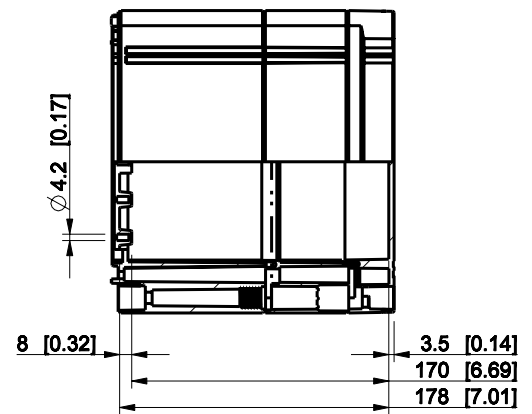

ID	Description	Date	By	Appr.
A				

Dimensions in mm [inches]

Material: Polycarbonate, fiberglass-reinforced	Color: RAL 7035
--	-----------------

Supplier:	Tool No:	Weight [kg]: 2.13	Volume:
-----------	----------	-------------------	---------

OPCP204018T

Scale	Date	18.12.08
1:5	By	PKos
-	Checked	
-	Ctrl	

Replaces:	
Replaced:	
Drw No:	A
Ref:	Cubo O
Code:	OPCP204018T
Sheet No:	

model OPCP204018T_PART
 drawing CUBO_O.dwg