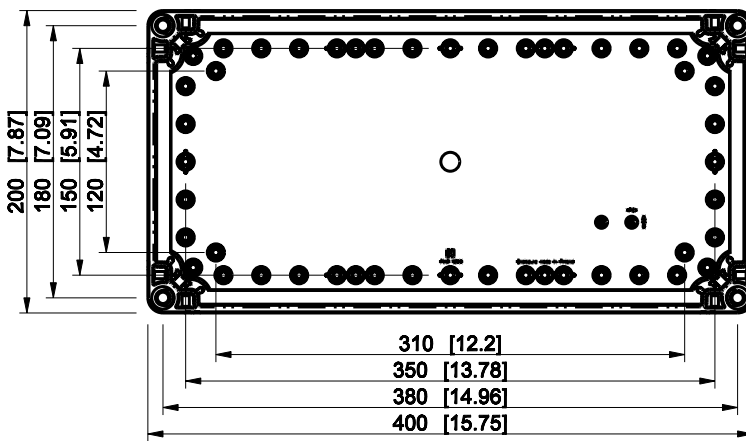

ID	Description	Date	By	Appr.
A				

Dimensions in mm [inches]

Material: Polycarbonate, fiberglass-reinforced	Color: RAL 7035
--	-----------------

Supplier:	Tool No:	Weight [kg]: 2.13	Volume:
-----------	----------	-------------------	---------

OPCP204018T

Scale	Date	18.12.08
1:5	By	PKos
-	Checked	
-	Ctrl	

Replaces:	
Replaced:	
Drw No:	A
Ref:	Cubo O
Code:	OPCP204018T
Sheet No:	

model OPCP204018T_PART
 drawing CUBO_O.dwg