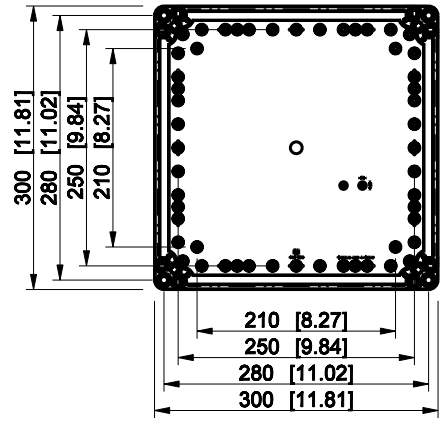

ID	Description	Date	By	Appr.
A				

Dimensions in mm [inches]

Material: Polycarbonate, fiberglass-reinforced	Color: RAL 7035
--	-----------------

Supplier:	Tool No:	Weight [kg]: 1.77	Volume:
-----------	----------	-------------------	---------

OPCP303013G

Scale	Date	18.12.08
1:8	By	PKos
-	Checked	
-	Ctrl	

Replaces:	
Replaced:	
Drw No:	A
Ref:	Cubo O
Code:	OPCP303013G
Sheet No:	

model OPCP303013G PART
 drawing CUBO_O.drawing