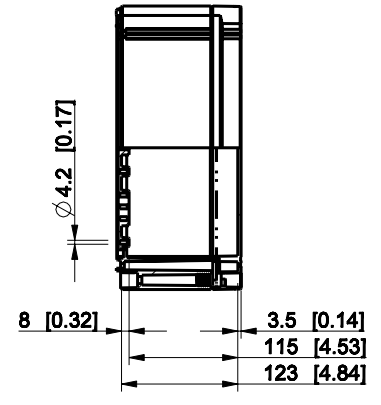

ID	Description	Date	By	Appr.
A				

Dimensions in mm [inches]

Material: Polycarbonate, fiberglass-reinforced	Color: RAL 7035
--	-----------------

Supplier:	Tool No:	Weight [kg]: 1.77	Volume:
-----------	----------	-------------------	---------

OPCP303013G

Scale	Date	18.12.08
1:8	By	PKos
-	Checked	
-	Ctrl	

Replaces:	
Replaced:	
Drw No:	A
Ref:	Cubo O
Code:	OPCP303013G
Sheet No:	

model OPCP303013G PART
 drawing CUBO_O.drawing