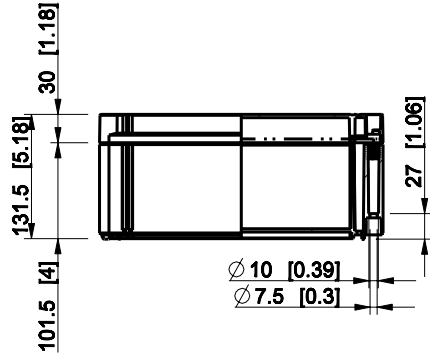

ID	Description	Date	By	Appr.
A				

Dimensions in mm [inches]

Material: Polycarbonate, fiberglass-reinforced	Color: RAL 7035
--	-----------------

Supplier:	Tool No:	Weight [kg]: 1.77	Volume:
-----------	----------	-------------------	---------

OPCP303013G

Scale	Date	18.12.08
1:8	By	PKos
-	Checked	
-	Ctrl	

Replaces:	
Replaced:	
Drw No:	A
Ref:	Cubo O
Code:	OPCP303013G
Sheet No:	

model OPCP303013G PART
 drawing CUBO_O.drawing