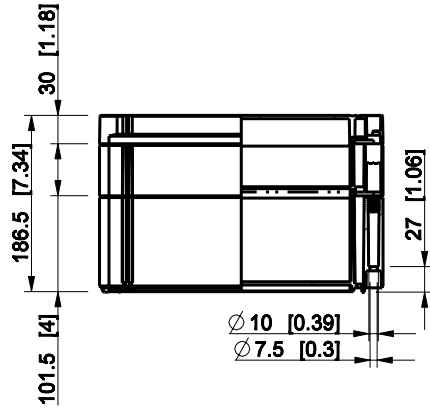

ID	Description	Date	By	Appr.
A				

Dimensions in mm [inches]

Material: Polycarbonate, fiberglass-reinforced	Color: RAL 7035
--	-----------------

Supplier:	Tool No:	Weight [kg]: 2.22	Volume:
-----------	----------	-------------------	---------

OPCP303018T

Scale	Date	18.12.08
1:8	By	PKos
-	Checked	
-	Ctrl	

Replaces:	
Replaced:	
Drw No:	A
Ref:	Cubo O
Code:	OPCP303018T
Sheet No:	

model OPCP303018T_PART
 drawing CUBO_O.drawing