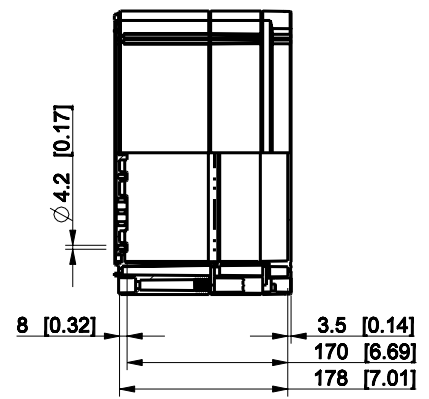

ID	Description	Date	By	Appr.
A				

Dimensions in mm [inches]

Material: Polycarbonate, fiberglass-reinforced	Color: RAL 7035
--	-----------------

Supplier:	Tool No:	Weight [kg]: 2.22	Volume:
-----------	----------	-------------------	---------

OPCP303018T

Scale	Date	18.12.08
1:8	By	PKos
-	Checked	
-	Ctrl	

Replaces:	
Replaced:	
Drw No:	A
Ref:	Cubo O
Code:	OPCP303018T
Sheet No:	

model OPCP303018T_PART
 drawing CUBO_O.drawing