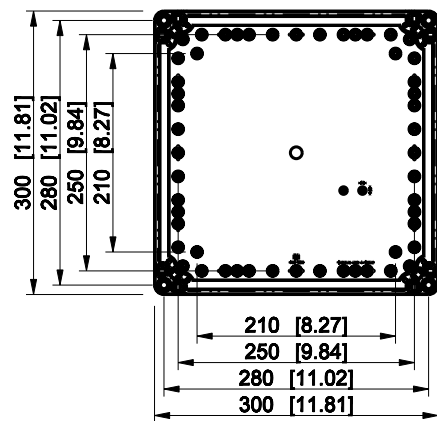

ID	Description	Date	By	Appr.
A				

Dimensions in mm [inches]

Material: Polycarbonate, fiberglass-reinforced	Color: RAL 7035
--	-----------------

Supplier:	Tool No:	Weight [kg]: 2.22	Volume:
-----------	----------	-------------------	---------

OPCP303018T

Scale	Date	18.12.08
1:8	By	PKos
-	Checked	
-	Ctrl	

Replaces:	
Replaced:	
Drw No:	A
Ref:	Cubo O
Code:	OPCP303018T
Sheet No:	

model OPCP303018T_PART
 drawing CUBO_O.drawing