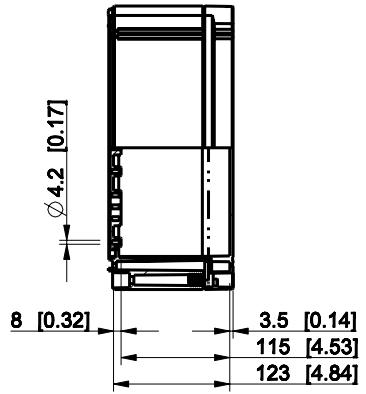

ID	Description	Date	By	Appr.
A				

Dimensions in mm [inches]

Material: Polycarbonate, fiberglass-reinforced Color: RAL 7035

Supplier: Tool No: Weight [kg]: 2.18 Volume:

OPCP304013G

Scale	Date	18.12.08
1:8	By	PKos
-	Checked	
-	Ctrl	

Replaces:	
Replaced:	
Drw No:	A
Ref:	Cubo O
Code:	OPCP304013G
Sheet No:	

model OPKP304013G PART
 drawing CUBO_O.drawing