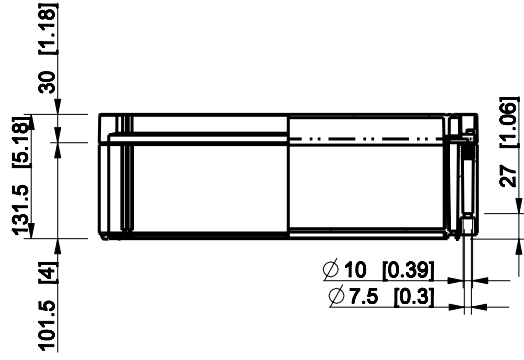

ID	Description	Date	By	Appr.
A				

Dimensions in mm [inches]

Material: Polycarbonate, fiberglass-reinforced Color: RAL 7035

Supplier: Tool No: Weight [kg]: 2.18 Volume:

OPCP304013G

Scale	Date	18.12.08
1:8	By	PKos
-	Checked	
-	Ctrl	

Replaces:	
Replaced:	
Drw No:	A
Ref:	Cubo O
Code:	OPCP304013G
Sheet No:	

model OPKP304013G PART
 drawing CUBO_O.drawing