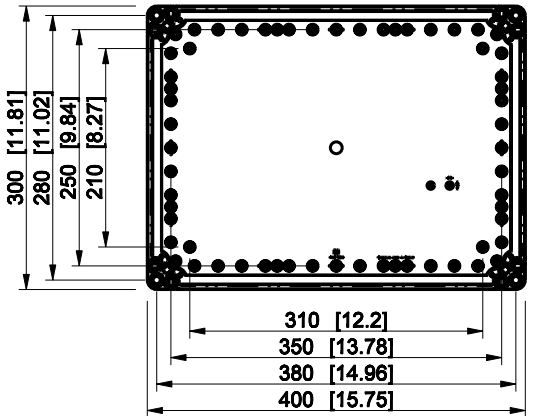

ID	Description	Date	By	Appr.
A				

Dimensions in mm [inches]

Material: Polycarbonate, fiberglass-reinforced Color: RAL 7035

Supplier: Tool No: Weight [kg]: 2.18 Volume:

OPCP304013G

Scale	Date	18.12.08
1:8	By	PKos
-	Checked	
-	Ctrl	

Replaces:	
Replaced:	
Drw No:	A
Ref:	Cubo O
Code:	OPCP304013G
Sheet No:	

model OPKP304013G PART
 drawing CUBO_O.drawing