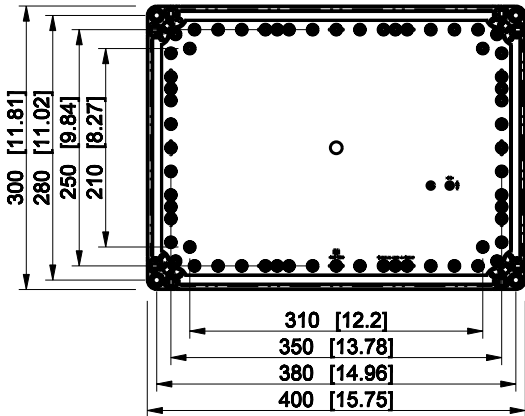

ID	Description	Date	By	Appr.
A				

Dimensions in mm [inches]

Material: Polycarbonate, fiberglass-reinforced	Color: RAL 7035
--	-----------------

Supplier:	Tool No:	Weight [kg]: 2.70	Volume:
-----------	----------	-------------------	---------

OPCP304018G

Scale	Date	18.12.08
1:8	By	PKos
-	Checked	
-	Ctrl	

Replaces:	
Replaced:	
Drw No:	A
Ref:	Cubo O
Code:	OPCP304018G
Sheet No:	

model OPCP304018G PART  
drawing CUBO\_O.drawing