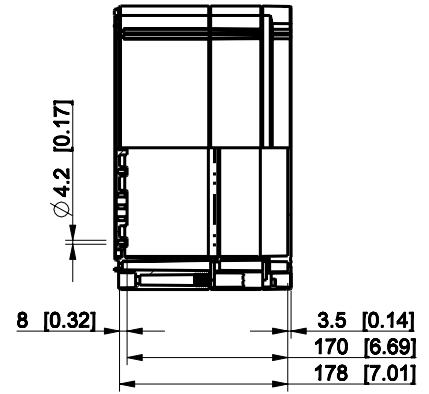

ID	Description	Date	By	Appr.
A				

Dimensions in mm [inches]

Material: Polycarbonate, fiberglass-reinforced	Color: RAL 7035
--	-----------------

Supplier:	Tool No:	Weight [kg]: 2.70	Volume:
-----------	----------	-------------------	---------

OPCP304018G

Scale	Date	18.12.08
1:8	By	PKos
-	Checked	
-	Ctrl	

Replaces:	
Replaced:	
Drw No:	A
Ref:	Cubo O
Code:	OPCP304018G
Sheet No:	

model OPCP304018G PART  
drawing CUBO\_O.drawing