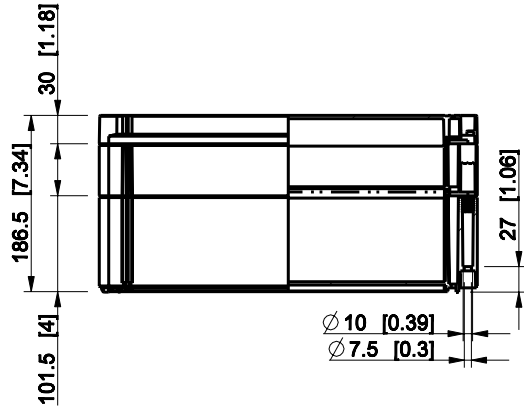

ID	Description	Date	By	Appr.
A				

Dimensions in mm [inches]

Material: Polycarbonate, fiberglass-reinforced	Color: RAL 7035
--	-----------------

Supplier:	Tool No:	Weight [kg]: 2.70	Volume:
-----------	----------	-------------------	---------

OPCP304018G

Scale	Date	18.12.08
1:8	By	PKos
-	Checked	
-	Ctrl	

Replaces:	
Replaced:	
Drw No:	A
Ref:	Cubo O
Code:	OPCP304018G
Sheet No:	

model OPCP304018G PART  
drawing CUBO\_O.drawing