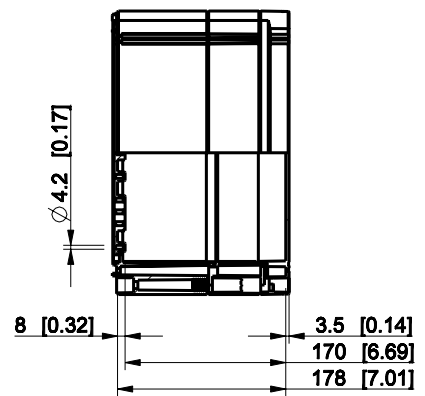

ID	Description	Date	By	Appr.
A				

Dimensions in mm [inches]

Material: Polycarbonate, fiberglass-reinforced	Color: RAL 7035
--	-----------------

Supplier:	Tool No:	Weight [kg]: 3.77	Volume:
-----------	----------	-------------------	---------

OPCP306018G

Scale	Date	18.12.08
1:8	By	PKos
-	Checked	
-	Ctrl	

Replaces:	
Replaced:	
Drw No:	A
Ref:	Cubo O
Code:	OPCP306018G
Sheet No:	

model OPCP306018G PART
 drawing CUBO_O_1_DRAWING