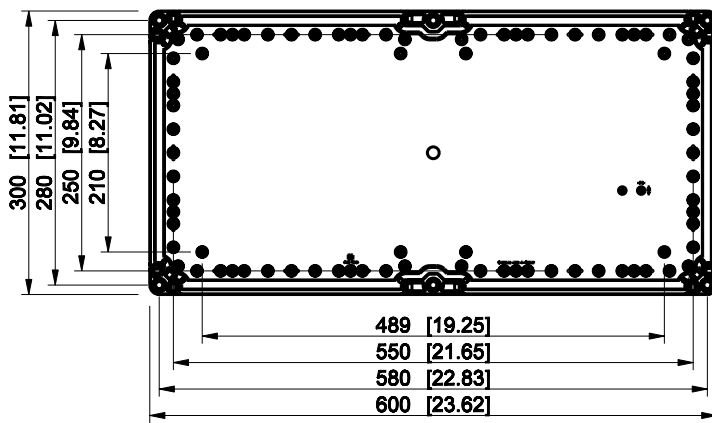

ID	Description	Date	By	Appr.
A				

Dimensions in mm [inches]

Material: Polycarbonate, fiberglass-reinforced	Color: RAL 7035
--	-----------------

Supplier:	Tool No:	Weight [kg]: 3.77	Volume:
-----------	----------	-------------------	---------

OPCP306018G

Scale	Date	18.12.08
1:8	By	PKos
-	Checked	
-	Ctrl	

Replaces:	
Replaced:	
Drw No:	A
Ref:	Cubo O
Code:	OPCP306018G
Sheet No:	

model OPCP306018G PART
 drawing CUBO_O_1_DRAWING