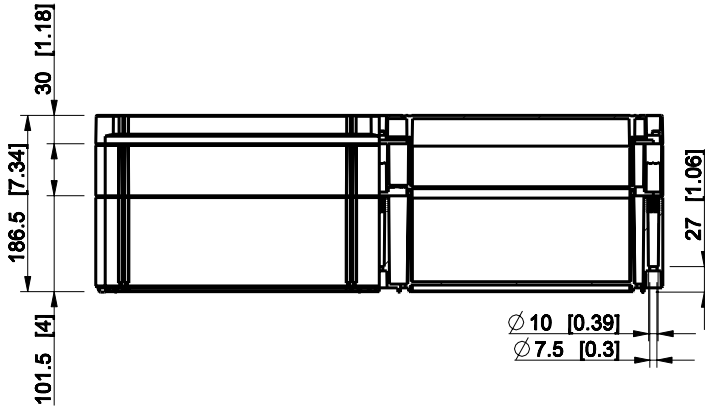

ID	Description	Date	By	Appr.
A				

Dimensions in mm [inches]

Material: Polycarbonate, fiberglass-reinforced	Color: RAL 7035
--	-----------------

Supplier:	Tool No:	Weight [kg]: 3.77	Volume:
-----------	----------	-------------------	---------

OPCP306018G

Scale	Date	18.12.08
1:8	By	PKos
-	Checked	
-	Ctrl	

Replaces:	
Replaced:	
Drw No:	A
Ref:	Cubo O
Code:	OPCP306018G
Sheet No:	

model OPCP306018G PART
 drawing CUBO_O_1_DRAWING