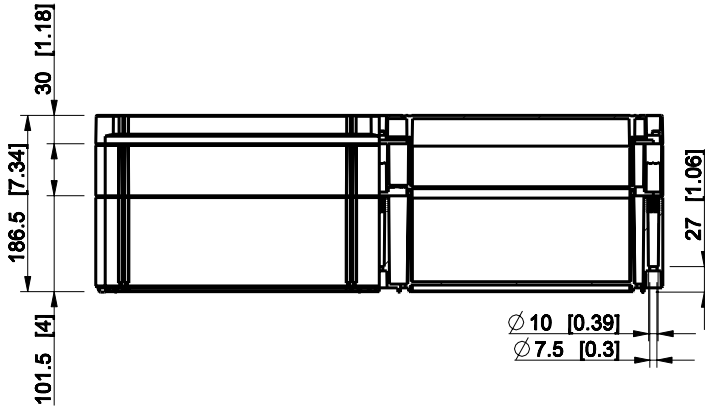

ID	Description	Date	By	Appr.
A				

Dimensions in mm [inches]

Material: Polycarbonate, fiberglass-reinforced	Color: RAL 7035
--	-----------------

Supplier:	Tool No:	Weight [kg]: 3.77	Volume:
-----------	----------	-------------------	---------

OPCP306018T

Scale	Date	18.12.08
1:8	By	PKos
-	Checked	
-	Ctrl	

Replaces:	
Replaced:	
Drw No:	A
Ref:	Cubo O
Code:	OPCP306018T
Sheet No:	

model OPCP306018T_PART
 drawing CUBO_O_1_DRAWING