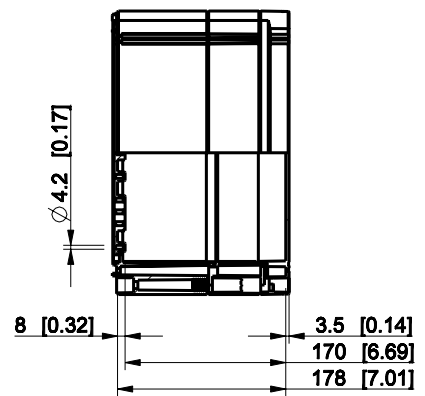

ID	Description	Date	By	Appr.
A				

Dimensions in mm [inches]

Material: Polycarbonate, fiberglass-reinforced	Color: RAL 7035
--	-----------------

Supplier:	Tool No:	Weight [kg]: 3.77	Volume:
-----------	----------	-------------------	---------

OPCP306018T

Scale	Date	18.12.08
1:8	By	PKos
-	Checked	
-	Ctrl	

Replaces:	
Replaced:	
Drw No:	A
Ref:	Cubo O
Code:	OPCP306018T
Sheet No:	

model OPCP306018T_PART
 drawing CUBO_O_1_DRAWING