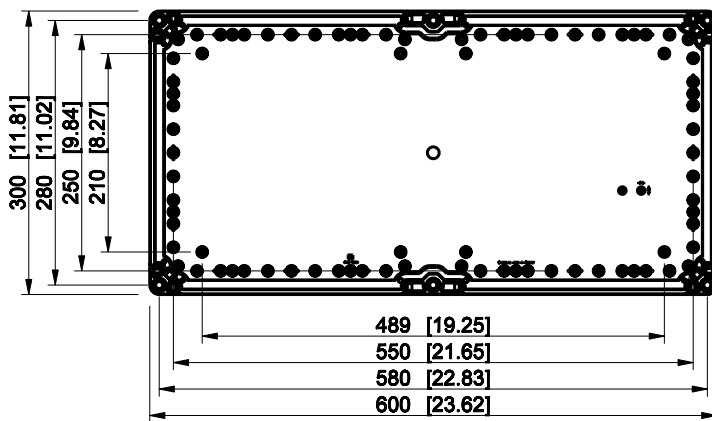

ID	Description	Date	By	Appr.
A				

Dimensions in mm [inches]

Material: Polycarbonate, fiberglass-reinforced	Color: RAL 7035
--	-----------------

Supplier:	Tool No:	Weight [kg]: 3.77	Volume:
-----------	----------	-------------------	---------

OPCP306018T

Scale	Date	18.12.08
1:8	By	PKos
-	Checked	
-	Ctrl	

Replaces:	
Replaced:	
Drw No:	A
Ref:	Cubo O
Code:	OPCP306018T
Sheet No:	

model OPCP306018T_PART
 drawing CUBO_O_1_DRAWING