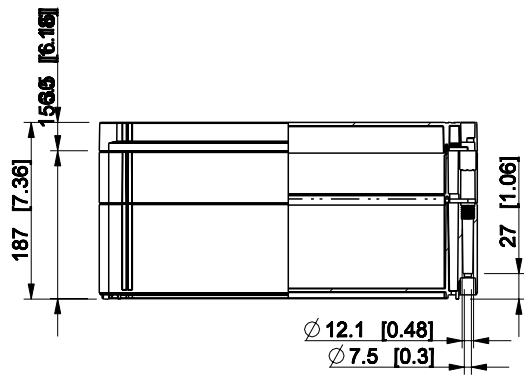

ID	Description	Date	By	Appr.
A				

Dimensions in mm [inches]

Material: Polycarbonate, fiberglass-reinforced	Color: RAL 7035
--	-----------------

Supplier:	Tool No: -	Weight [kg]: 3.26	Volume:
-----------	------------	-------------------	---------

OPCP404018T

Scale	Date	19.04.10
1:8	By	PKos
-	Checked	
-	Ctrl	

Replaces:
Replaced:
Drw No: - A
Ref: Cubo O
Code: OPCP404018T
Sheet No:

model OPCP404018T_PART
drawing CUBO_O.drawing