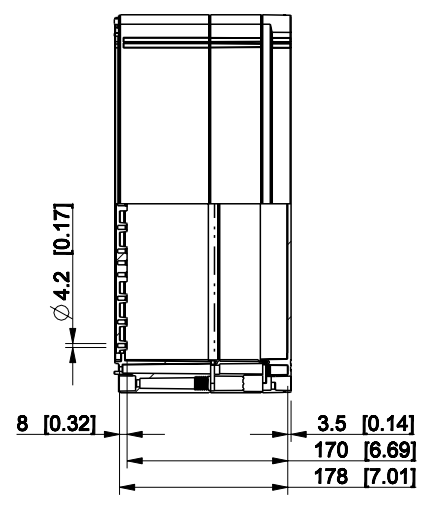

ID	Description	Date	By	Appr.
A				

Dimensions in mm [inches]

Material: Polycarbonate, fiberglass-reinforced	Color: RAL 7035
--	-----------------

Supplier:	Tool No: -	Weight [kg]: 3.26	Volume:
-----------	------------	-------------------	---------

OPCP404018T

Scale	Date	19.04.10
1:8	By	PKos
-	Checked	
-	Ctrl	

Replaces:
Replaced:
Drw No: - A
Ref: Cubo O
Code: OPCP404018T
Sheet No:

model OPCP404018T_PART
drawing CUBO_O.drawing