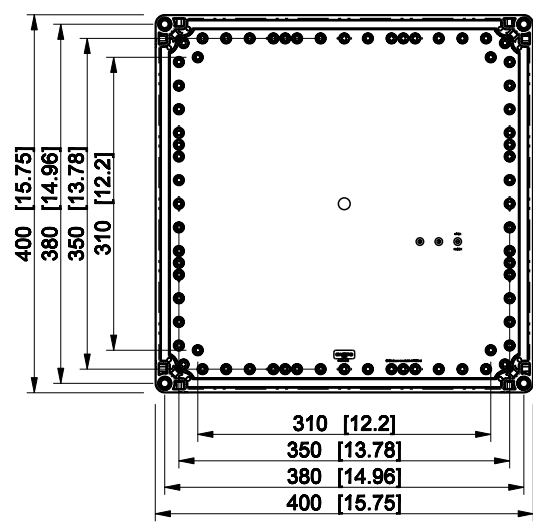

ID	Description	Date	By	Appr.
A				

Dimensions in mm [inches]

Material: Polycarbonate, fiberglass-reinforced	Color: RAL 7035
--	-----------------

Supplier:	Tool No: -	Weight [kg]: 3.26	Volume:
-----------	------------	-------------------	---------

OPCP404018T

Scale	Date	19.04.10
1:8	By	PKos
-	Checked	
-	Ctrl	

Replaces:
Replaced:
Drw No: - A
Ref: Cubo O
Code: OPCP404018T
Sheet No:

model OPCP404018T_PART
drawing CUBO_O.drawing