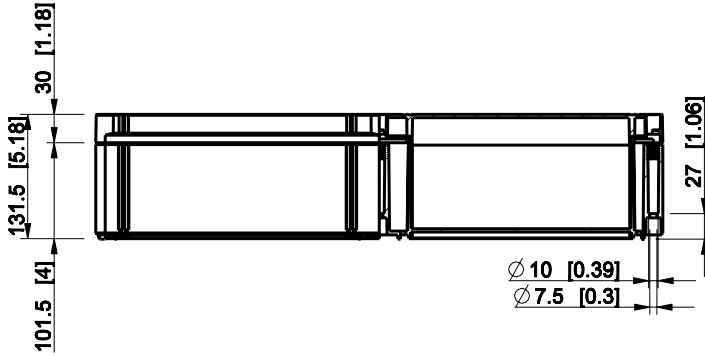

ID	Description	Date	By	Appr.
A				

Dimensions in mm [inches]

Material: Polycarbonate, fiberglass-reinforced	Color: RAL 7035
--	-----------------

Supplier:	Tool No:	Weight [kg]: 3.75	Volume:
-----------	----------	-------------------	---------

OPCP406013T

Scale	Date	18.12.08
1:8	By	PKos
-	Checked	
-	Ctrl	

Replaces:	
Replaced:	
Drw No:	A
Ref:	Cubo O
Code:	OPCP406013T
Sheet No:	

model OPCP406013T\_PART  
 drawing CUBO\_O\_1\_DRAWING