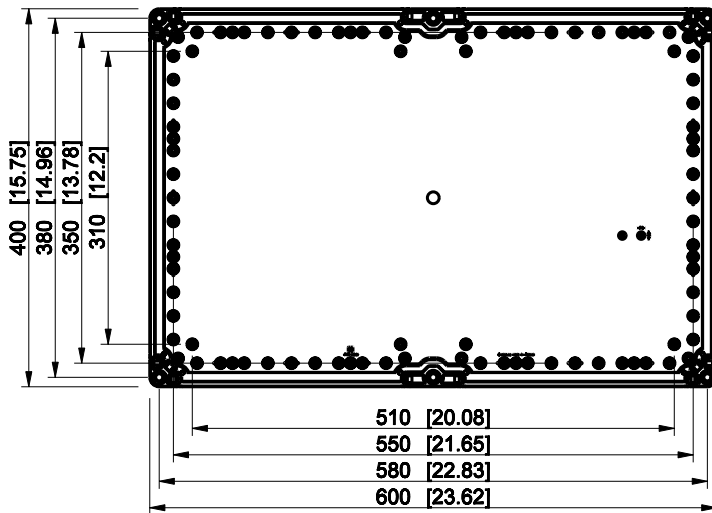

ID	Description	Date	By	Appr.
A				

Dimensions in mm [inches]

Material: Polycarbonate, fiberglass-reinforced	Color: RAL 7035
--	-----------------

Supplier:	Tool No:	Weight [kg]: 3.75	Volume:
-----------	----------	-------------------	---------

OPCP406013T

Scale	Date	18.12.08
1:8	By	PKos
-	Checked	
-	Ctrl	

Replaces:	
Replaced:	
Drw No:	A
Ref:	Cubo O
Code:	OPCP406013T
Sheet No:	

model OPCP406013T\_PART  
 drawing CUBO\_O\_1\_DRAWING