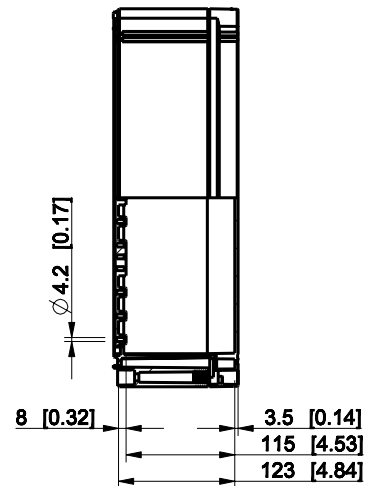

ID	Description	Date	By	Appr.
A				

Dimensions in mm [inches]

Material: Polycarbonate, fiberglass-reinforced	Color: RAL 7035
--	-----------------

Supplier:	Tool No:	Weight [kg]: 3.75	Volume:
-----------	----------	-------------------	---------

OPCP406013T

Scale	Date	18.12.08
1:8	By	PKos
-	Checked	
-	Ctrl	

Replaces:	
Replaced:	
Drw No:	A
Ref:	Cubo O
Code:	OPCP406013T
Sheet No:	

model OPCP406013T\_PART  
 drawing CUBO\_O\_1\_DRAWING