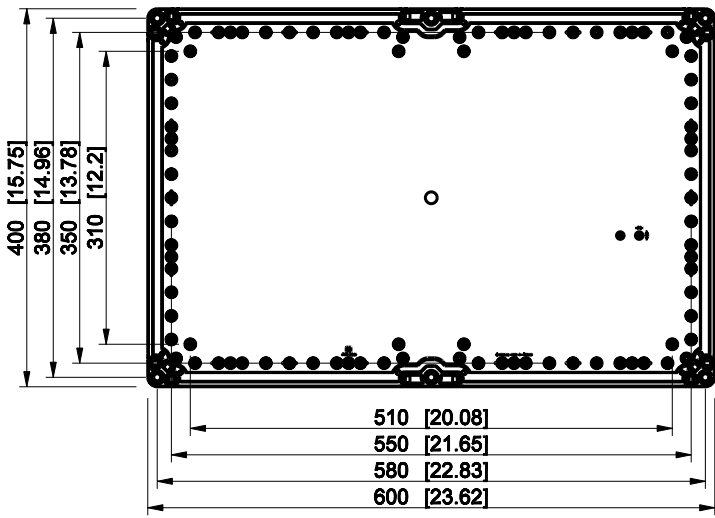

ID	Description	Date	By	Appr.
A				

Dimensions in mm [inches]

Material: Polycarbonate, fiberglass-reinforced	Color: RAL 7035
--	-----------------

Supplier:	Tool No:	Weight [kg]: 4.50	Volume:
-----------	----------	-------------------	---------

 ENSTO CONTROL OY		OPCP406018G	Replaces:
			Replaced:

Scale	Date	18.12.08	Drw No:	A
1:8	By	PKos	Ref:	Cubo O
-	Checked		Code:	OPCP406018G
-	Ctrl		Sheet No:	

model OPCP406018G PART
drawing CUBO_O_1_DRAWING