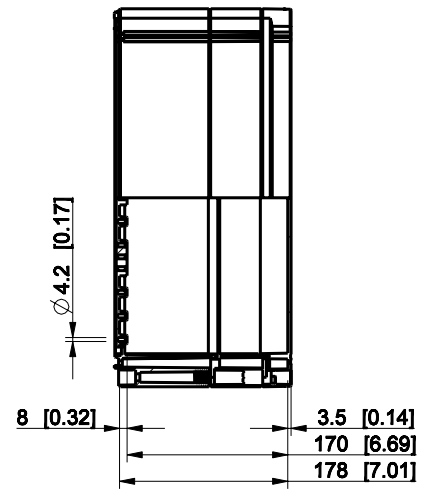

ID	Description	Date	By	Appr.
A				

Dimensions in mm [inches]

Material: Polycarbonate, fiberglass-reinforced	Color: RAL 7035
--	-----------------

Supplier:	Tool No:	Weight [kg]: 4.50	Volume:
-----------	----------	-------------------	---------

 ENSTO CONTROL OY		OPCP406018G	Replaces:
			Replaced:

Scale	Date	18.12.08	Drw No:	A
1:8	By	PKos	Ref:	Cubo O
-	Checked		Code:	OPCP406018G
-	Ctrl		Sheet No:	

model OPCP406018G PART
drawing CUBO_O_1_DRAWING