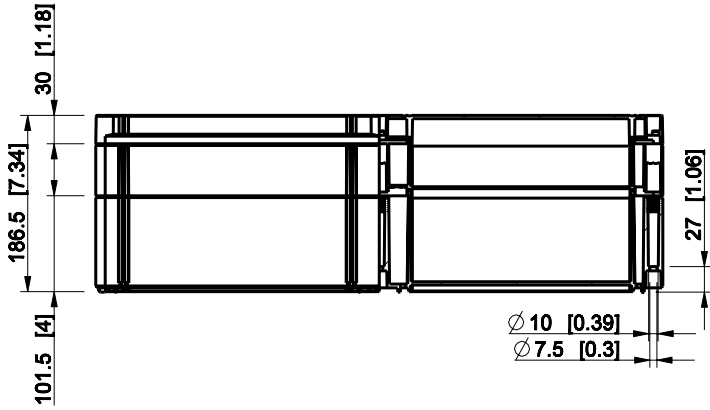

ID	Description	Date	By	Appr.
A				

Dimensions in mm [inches]

Material: Polycarbonate, fiberglass-reinforced	Color: RAL 7035
--	-----------------

Supplier:	Tool No:	Weight [kg]: 4.50	Volume:
-----------	----------	-------------------	---------

 ENSTO CONTROL OY		OPCP406018G	Replaces:
			Replaced:

Scale	Date	18.12.08	Drw No:	A
1:8	By	PKos	Ref:	Cubo O
-	Checked		Code:	OPCP406018G
-	Ctrl		Sheet No:	

model OPCP406018G PART
drawing CUBO_O_1_DRAWING