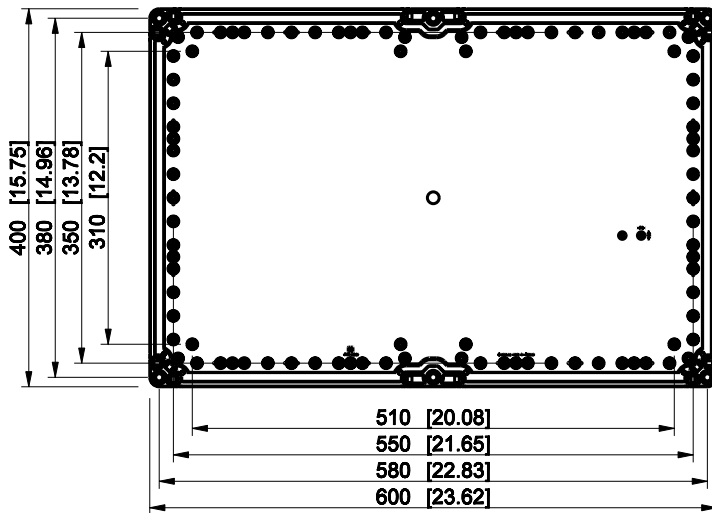

| ID | Description | Date | By | Appr. |
|----|-------------|------|----|-------|
| A | | | | |

Dimensions in mm [inches]

| | |
|--|-----------------|
| Material: Polycarbonate, fiberglass-reinforced | Color: RAL 7035 |
|--|-----------------|

| | | | |
|-----------|----------|-------------------|---------|
| Supplier: | Tool No: | Weight [kg]: 4.50 | Volume: |
|-----------|----------|-------------------|---------|

OPCP406018T

| | | |
|-------|---------|----------|
| Scale | Date | 18.12.08 |
| 1:8 | By | PKos |
| - | Checked | |
| - | Ctrl | |

| | |
|-----------|-------------|
| Replaces: | |
| Replaced: | |
| Drw No: | A |
| Ref: | Cubo O |
| Code: | OPCP406018T |
| Sheet No: | |

model OPCP406018T_PART
drawing CUBO_O_1_DRAWING