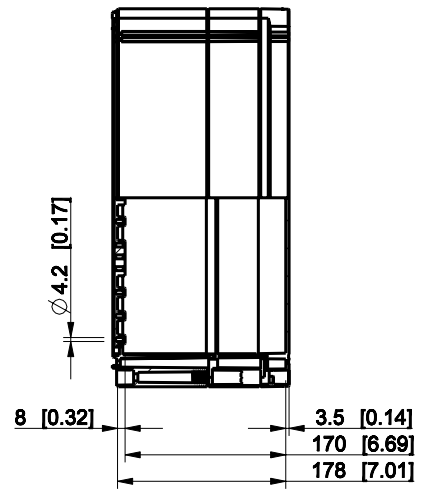

| ID | Description | Date | By | Appr. |
|----|-------------|------|----|-------|
| A | | | | |

Dimensions in mm [inches]

| | |
|--|-----------------|
| Material: Polycarbonate, fiberglass-reinforced | Color: RAL 7035 |
|--|-----------------|

| | | | |
|-----------|----------|-------------------|---------|
| Supplier: | Tool No: | Weight [kg]: 4.50 | Volume: |
|-----------|----------|-------------------|---------|

OPCP406018T

| | | |
|-------|---------|----------|
| Scale | Date | 18.12.08 |
| 1:8 | By | PKos |
| - | Checked | |
| - | Ctrl | |

| | |
|-----------|-------------|
| Replaces: | |
| Replaced: | |
| Drw No: | A |
| Ref: | Cubo O |
| Code: | OPCP406018T |
| Sheet No: | |

model OPCP406018T_PART
drawing CUBO_O_1_DRAWING