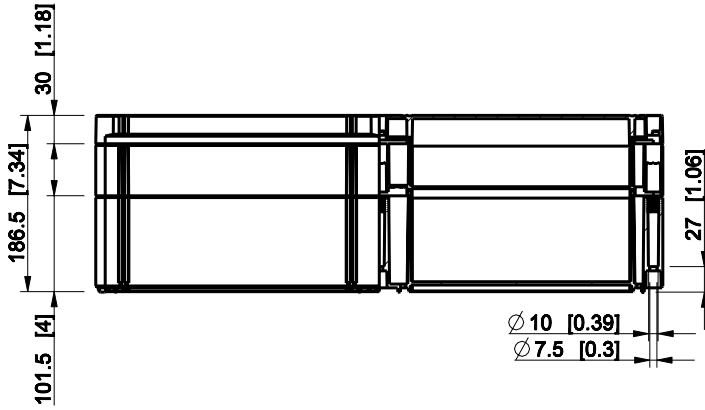

| ID | Description | Date | By | Appr. |
|----|-------------|------|----|-------|
| A | | | | |

Dimensions in mm [inches]

| | |
|--|-----------------|
| Material: Polycarbonate, fiberglass-reinforced | Color: RAL 7035 |
|--|-----------------|

| | | | |
|-----------|----------|-------------------|---------|
| Supplier: | Tool No: | Weight [kg]: 4.50 | Volume: |
|-----------|----------|-------------------|---------|

OPCP406018T

| | | |
|-------|---------|----------|
| Scale | Date | 18.12.08 |
| 1:8 | By | PKos |
| - | Checked | |
| - | Ctrl | |

| | |
|-----------|-------------|
| Replaces: | |
| Replaced: | |
| Drw No: | A |
| Ref: | Cubo O |
| Code: | OPCP406018T |
| Sheet No: | |

model OPCP406018T_PART
drawing CUBO_O_1_DRAWING