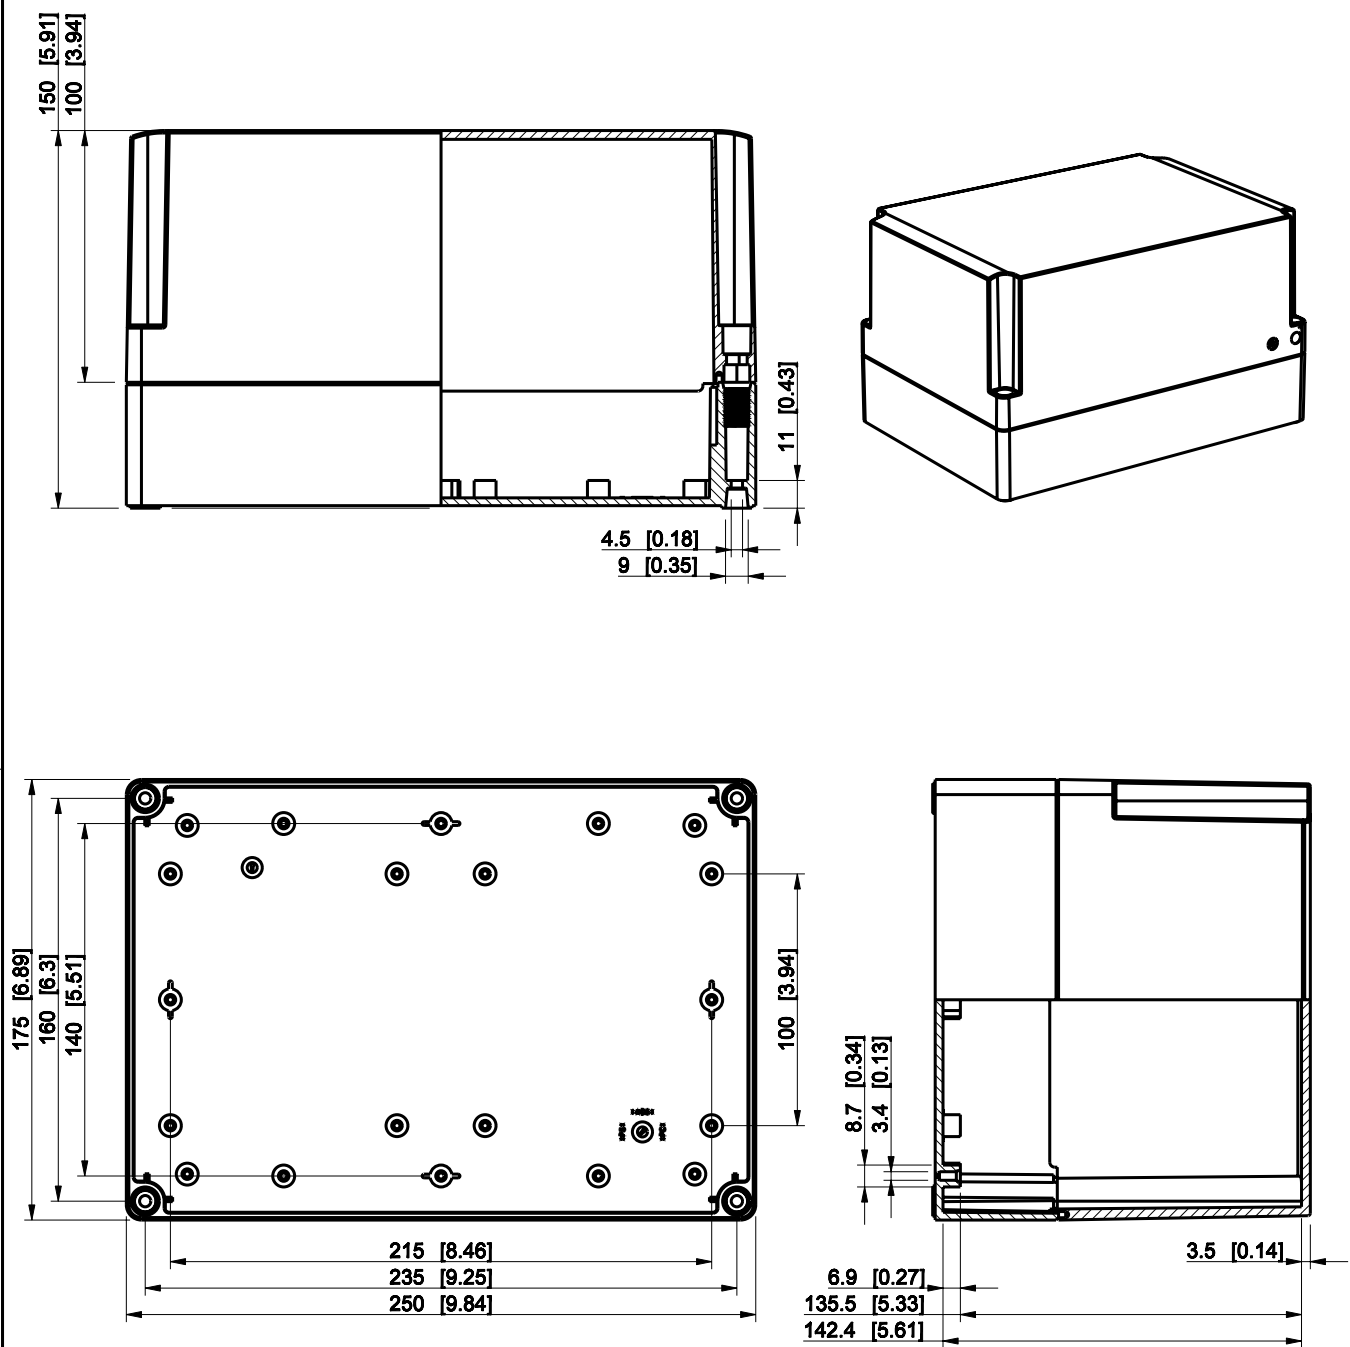

ID	Description	Date	By	Appr.
A				

Dimensions in mm [inches]

Material: ABS		Color: RAL 7035			
Supplier:		Tool No:			
 ENSTO CONTROL OY		 SABP182515T			
				Weight [kg]: 0.92	
				Volume:	
				Replaces:	
Replaced:		Drw No: - A			
Ref: Cubo S		Code: SABP182515T			
Scale		Date			
1:3		08.12.08			
-		By			
-		PKos			
		Checked			
		Ctrl			
Sheet No:					

model SABP182515T .PART
drawing CUBOS DRAWING