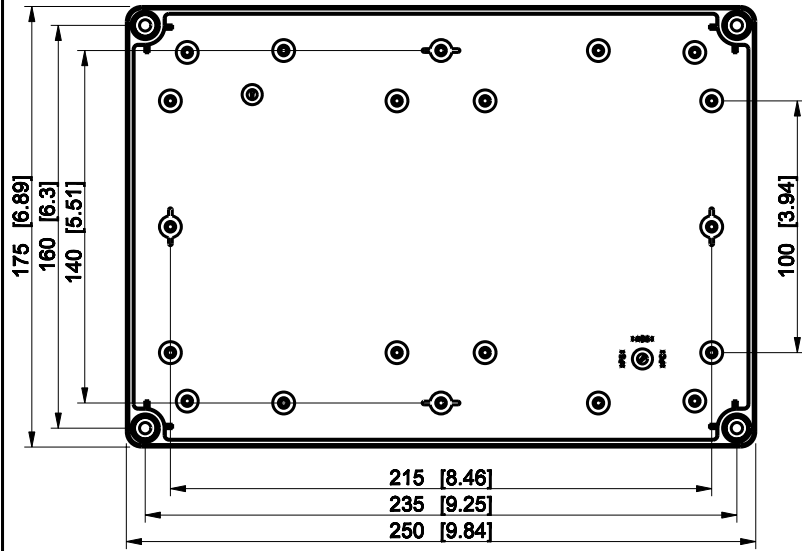

ID	Description	Date	By	Appr.
A				

Dimensions in mm [inches]

Material: Polycarbonate, fiberglass-reinforced      Color: RAL 7035

Supplier:      Tool No:      Weight [kg]: 0.58      Volume:

**SPCM182508G**

Replaces:  
Replaced:  
Drw No: -      A  
Ref: Cubo S  
Code: SPCM182508G  
Sheet No:

Scale	Date	08.12.08
1:3	By	PKos
-	Checked	
-	Ctrl	

model SPCM182508G PART  
 drawing CUBOS DRAWING