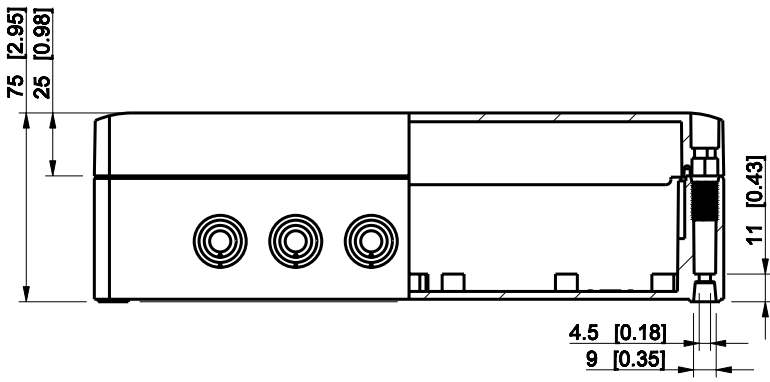

ID	Description	Date	By	Appr.
A				

Dimensions in mm [inches]

Material: Polycarbonate, fiberglass-reinforced      Color: RAL 7035

Supplier:      Tool No:      Weight [kg]: 0.58      Volume:

**SPCM182508G**

Replaces:  
Replaced:  
Drw No: -      A  
Ref: Cubo S  
Code: SPCM182508G  
Sheet No:

Scale	Date	08.12.08
1:3	By	PKos
-	Checked	
-	Ctrl	

model SPCM182508G PART  
 drawing CUBOS DRAWING