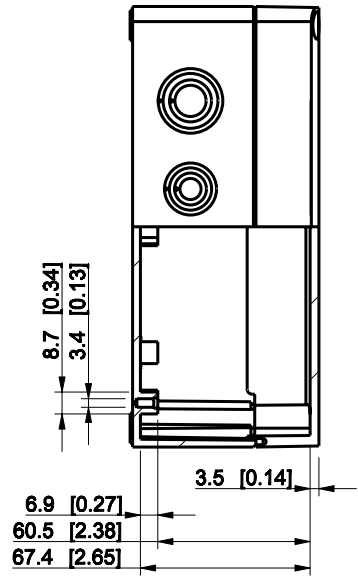

ID	Description	Date	By	Appr.
A				

Dimensions in mm [inches]

Material: Polycarbonate, fiberglass-reinforced      Color: RAL 7035

Supplier:      Tool No:      Weight [kg]: 0.58      Volume:

**SPCM182508G**

Replaces:  
Replaced:  
Drw No: -      A  
Ref: Cubo S  
Code: SPCM182508G  
Sheet No:

Scale	Date	08.12.08
1:3	By	PKos
-	Checked	
-	Ctrl	

model SPCM182508G PART  
 drawing CUBOS DRAWING