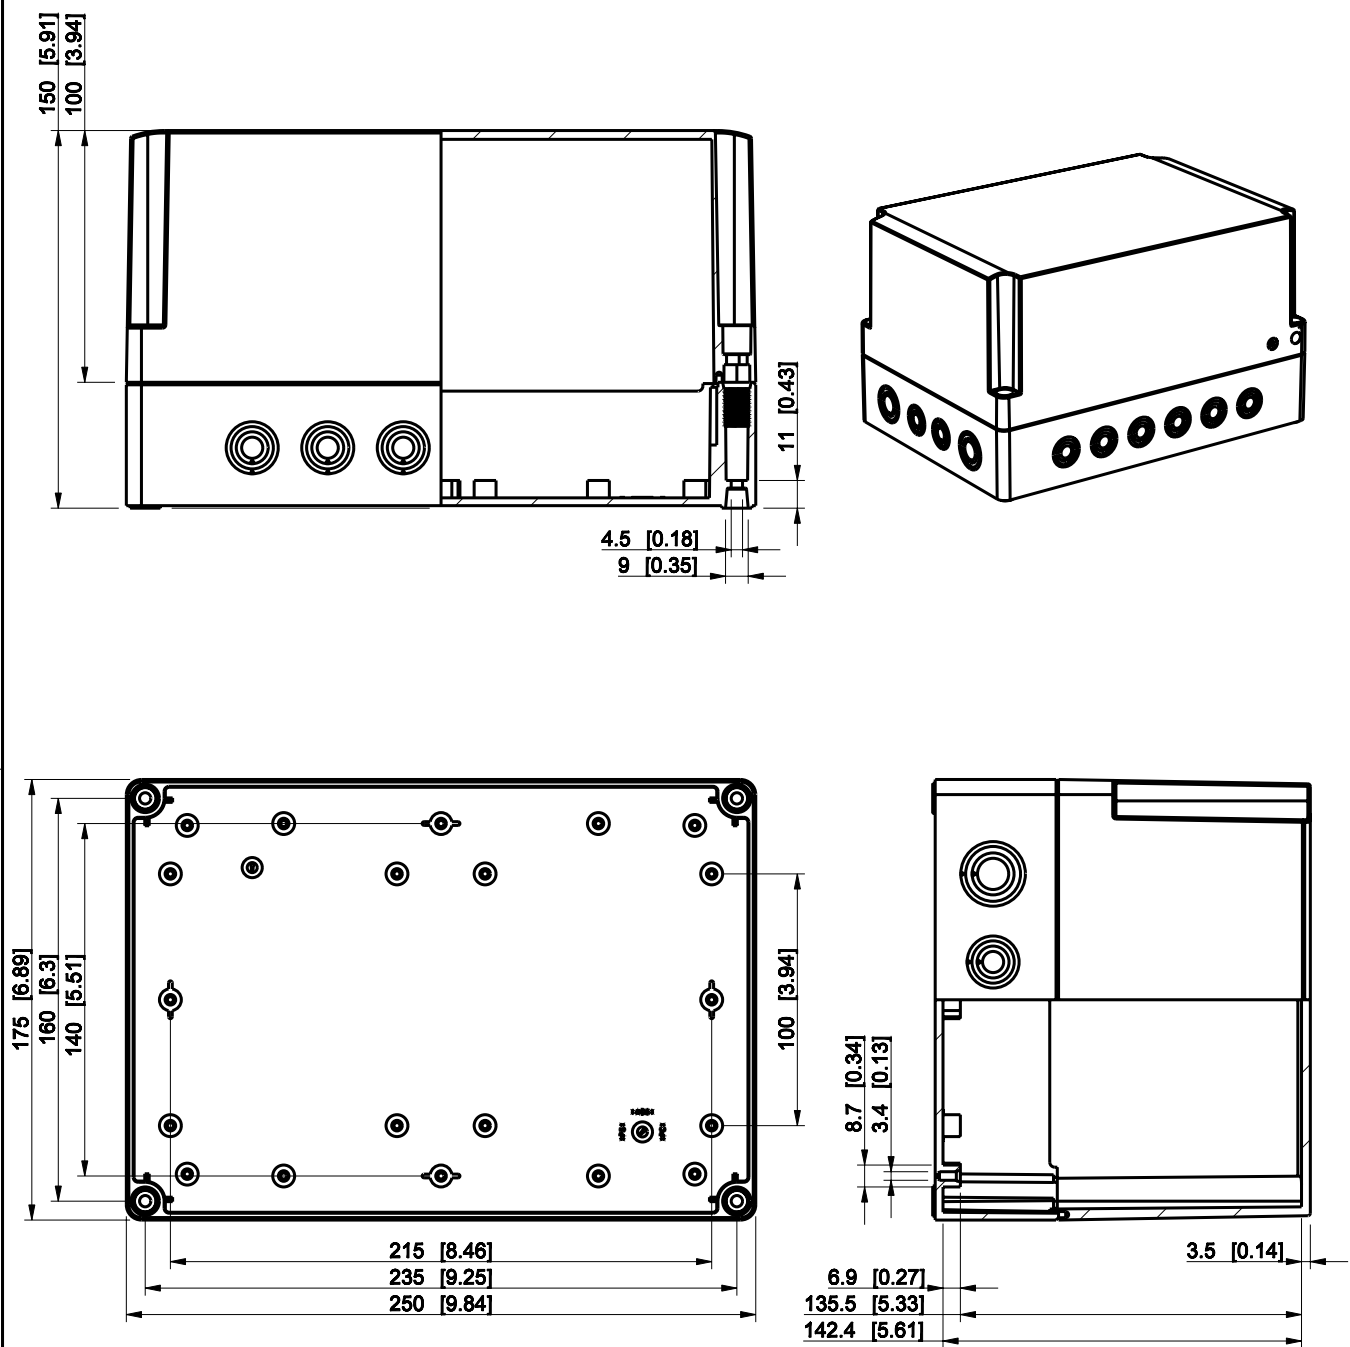

ID	Description	Date	By	Appr.
A				

Dimensions in mm [inches]

Material: Polycarbonate, fiberglass-reinforced		Color: RAL 7035	
Supplier: <b>ENSTO</b> ENSTO CONTROL OY		Tool No:	
Scale: 1:3		Weight [kg]: 0.84	
Date: 08.12.08		Volume:	
By: PKOs		Replaces:	
Checked:		Replaced:	
Ctrl:		Drw No: - A	
		Ref: Cubo S	
		Code: SPCM182515G	
		Sheet No:	

model SPCM182515G PART  
drawing CUBOS DRAWING

**SPCM182515G**