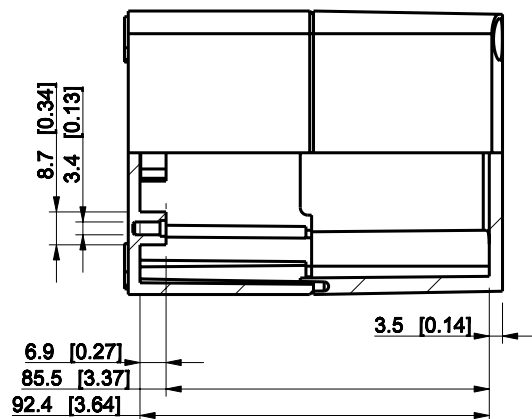

ID	Description	Date	By	Appr.
A				

Dimensions in mm [inches]

Material: Polycarbonate, fiberglass-reinforced	Color: RAL 7035
--	-----------------

Supplier:	Tool No:	Weight [kg]: 0.24	Volume:
-----------	----------	-------------------	---------

ENSTO
ENSTO CONTROL OY

SPCP081310T

Scale	Date	08.12.08
1:2	By	PKos
-	Checked	
-	Ctrl	

Replaces:
Replaced:
Drw No: - A
Ref: Cubo S
Code: SPCP081310T
Sheet No:

model SPCP081310T PART

drawing CUBOS DRAWING