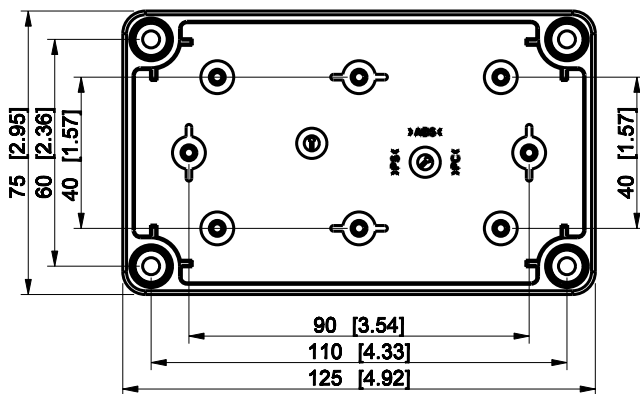

ID	Description	Date	By	Appr.
A				

Dimensions in mm [inches]

Material: Polycarbonate, fiberglass-reinforced	Color: RAL 7035
--	-----------------

Supplier:	Tool No:	Weight [kg]: 0.24	Volume:
-----------	----------	-------------------	---------

ENSTO
ENSTO CONTROL OY

SPCP081310T

Scale	Date	08.12.08
1:2	By	PKos
-	Checked	
-	Ctrl	

Replaces:
Replaced:
Drw No: - A
Ref: Cubo S
Code: SPCP081310T
Sheet No:

model SPCP081310T PART

drawing CUBOS DRAWING