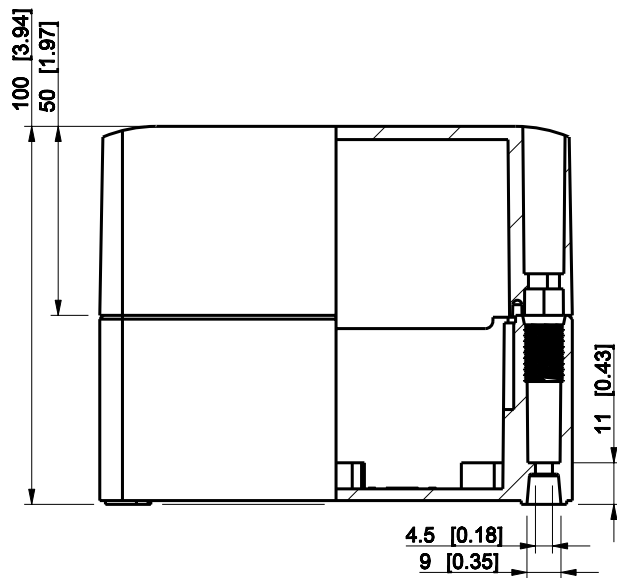

ID	Description	Date	By	Appr.
A				

Dimensions in mm [inches]

Material: Polycarbonate, fiberglass-reinforced	Color: RAL 7035
--	-----------------

Supplier:	Tool No:	Weight [kg]: 0.24	Volume:
-----------	----------	-------------------	---------

ENSTO
ENSTO CONTROL OY

SPCP081310T

Scale	Date	08.12.08
1:2	By	PKos
-	Checked	
-	Ctrl	

Replaces:
Replaced:
Drw No: - A
Ref: Cubo S
Code: SPCP081310T
Sheet No:

model SPCP081310T PART

drawing CUBOS DRAWING