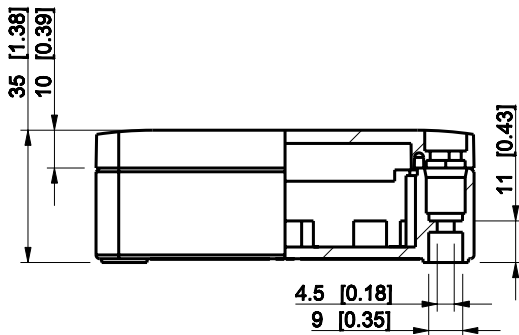

ID	Description	Date	By	Appr.
A				

Dimensions in mm [inches]

Material: Polycarbonate, fiberglass-reinforced	Color: RAL 7035
--	-----------------

Supplier:	Tool No:	Weight [kg]: 0.12	Volume:
-----------	----------	-------------------	---------

SPCP101004LG

Scale	Date	04.12.08
1:2	By	PKos
-	Checked	
-	Ctrl	

Replaces:
Replaced:
Drw No: - A
Ref: Cubo S
Code: SPCP101004LG
Sheet No:

model SPCP101004LG PART
drawing CUBOS_3_DRAWING