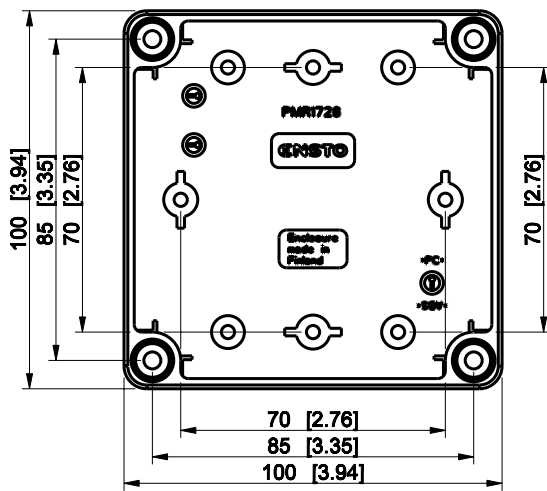

ID	Description	Date	By	Appr.
A				

Dimensions in mm [inches]

Material: Polycarbonate, fiberglass-reinforced	Color: RAL 7035
--	-----------------

Supplier:	Tool No:	Weight [kg]: 0.12	Volume:
-----------	----------	-------------------	---------

SPCP101004LG

Scale	Date	04.12.08
1:2	By	PKos
-	Checked	
-	Ctrl	

Replaces:
Replaced:
Drw No: - A
Ref: Cubo S
Code: SPCP101004LG
Sheet No:

model SPCP101004LG PART
drawing CUBOS_3_DRAWING