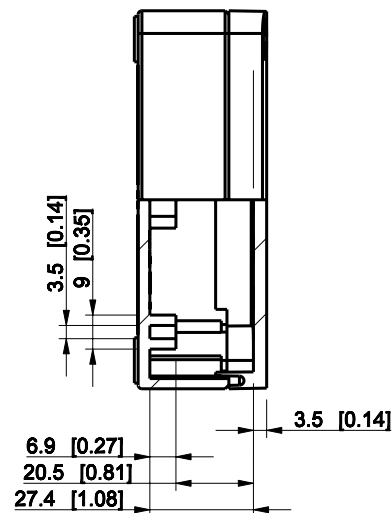

ID	Description	Date	By	Appr.
A				

Dimensions in mm [inches]

Material: Polycarbonate, fiberglass-reinforced	Color: RAL 7035
--	-----------------

Supplier:	Tool No:	Weight [kg]: 0.12	Volume:
-----------	----------	-------------------	---------

SPCP101004LG

Scale	Date	04.12.08
1:2	By	PKos
-	Checked	
-	Ctrl	

Replaces:
Replaced:
Drw No: - A
Ref: Cubo S
Code: SPCP101004LG
Sheet No:

model SPCP101004LG PART
drawing CUBOS_3_DRAWING