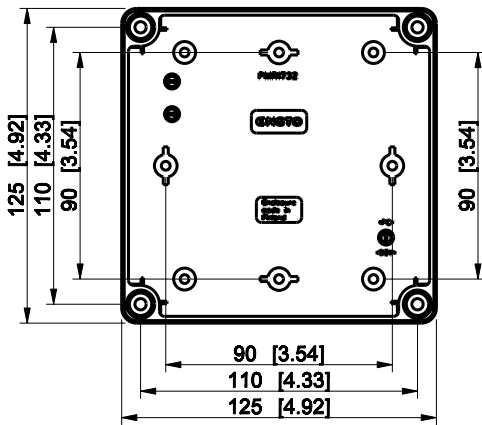

ID	Description	Date	By	Appr.
A				

Dimensions in mm [inches]

Material: Polycarbonate, fiberglass-reinforced	Color: RAL 7035
--	-----------------

Supplier:	Tool No:	Weight [kg]: 0.28	Volume:
-----------	----------	-------------------	---------

**SPCP131308LG**

Scale	Date	04.12.08
1:3	By	PKos
-	Checked	
-	Ctrl	

Replaces:
Replaced:
Drw No: - A
Ref: Cubo S
Code: SPCP131308LG
Sheet No:

model SPCP131308LG PART  
drawing CUBOS\_4.DRAWING