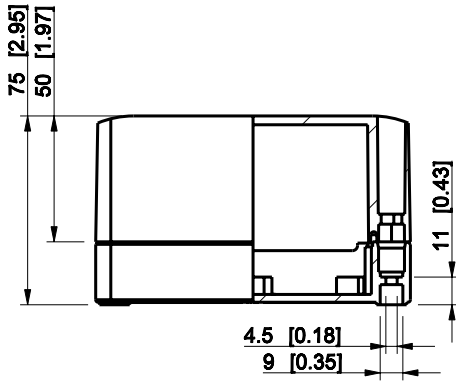

ID	Description	Date	By	Appr.
A				

Dimensions in mm [inches]

Material: Polycarbonate, fiberglass-reinforced	Color: RAL 7035
--	-----------------

Supplier:	Tool No:	Weight [kg]: 0.28	Volume:
-----------	----------	-------------------	---------

**SPCP131308LG**

Scale	Date	04.12.08
1:3	By	PKos
-	Checked	
-	Ctrl	

Replaces:
Replaced:
Drw No: - A
Ref: Cubo S
Code: SPCP131308LG
Sheet No:

model SPCP131308LG PART  
drawing CUBOS\_4.DRAWING