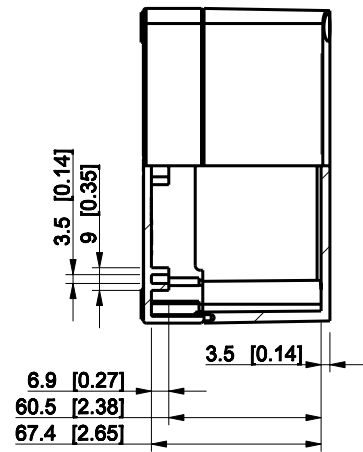

ID	Description	Date	By	Appr.
A				

Dimensions in mm [inches]

Material: Polycarbonate, fiberglass-reinforced	Color: RAL 7035
--	-----------------

Supplier:	Tool No:	Weight [kg]: 0.28	Volume:
-----------	----------	-------------------	---------

**SPCP131308LG**

Scale	Date	04.12.08
1:3	By	PKos
-	Checked	
-	Ctrl	

Replaces:
Replaced:
Drw No: - A
Ref: Cubo S
Code: SPCP131308LG
Sheet No:

model SPCP131308LG PART  
drawing CUBOS\_4.DRAWING