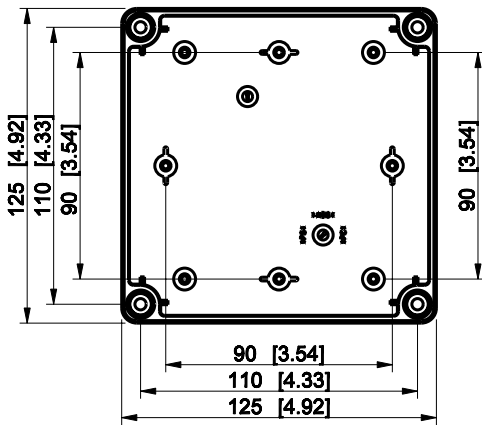

ID	Description	Date	By	Appr.
A				

Dimensions in mm [inches]

Material: Polycarbonate, fiberglass-reinforced	Color: RAL 7035
--	-----------------

Supplier:	Tool No:	Weight [kg]: 0.27	Volume:
-----------	----------	-------------------	---------

SPCP131308T

Scale	Date	08.12.08
1:3	By	PKos
-	Checked	
-	Ctrl	

Replaces:
Replaced:
Drw No: - A
Ref: Cubo S
Code: SPCP131308T
Sheet No:

model SPCP131308T PART
drawing CUBOS DRAWING