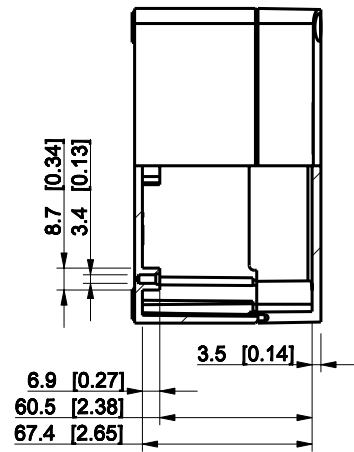

ID	Description	Date	By	Appr.
A				

Dimensions in mm [inches]

Material: Polycarbonate, fiberglass-reinforced	Color: RAL 7035
--	-----------------

Supplier:	Tool No:	Weight [kg]: 0.27	Volume:
-----------	----------	-------------------	---------

SPCP131308T

Scale	Date	08.12.08
1:3	By	PKos
-	Checked	
-	Ctrl	

Replaces:
Replaced:
Drw No: - A
Ref: Cubo S
Code: SPCP131308T
Sheet No:

model SPCP131308T PART
drawing CUBOS DRAWING