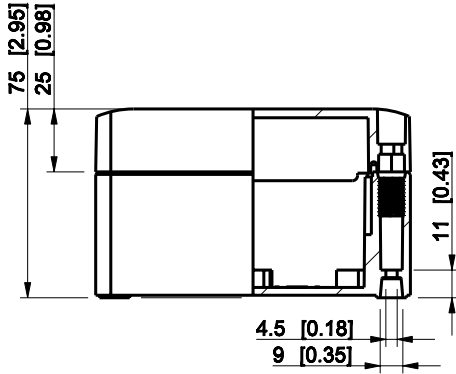

ID	Description	Date	By	Appr.
A				

Dimensions in mm [inches]

Material: Polycarbonate, fiberglass-reinforced	Color: RAL 7035
--	-----------------

Supplier:	Tool No:	Weight [kg]: 0.27	Volume:
-----------	----------	-------------------	---------

SPCP131308T

Scale	Date	08.12.08
1:3	By	PKos
-	Checked	
-	Ctrl	

Replaces:
Replaced:
Drw No: - A
Ref: Cubo S
Code: SPCP131308T
Sheet No:

model SPCP131308T PART
drawing CUBOS DRAWING