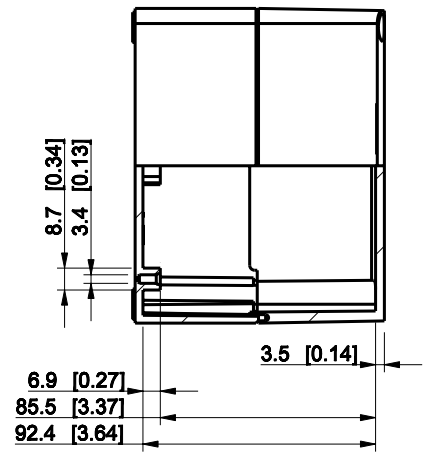

ID	Description	Date	By	Appr.
A				

Dimensions in mm [inches]

Material: Polycarbonate, fiberglass-reinforced	Color: RAL 7035
--	-----------------

Supplier:	Tool No:	Weight [kg]: 0.33	Volume:
-----------	----------	-------------------	---------

SPCP131310T

Scale	Date	08.12.08
1:3	By	PKos
-	Checked	
-	Ctrl	

Replaces:	
Replaced:	
Drw No:	- A
Ref:	Cubo S
Code:	SPCP131310T
Sheet No:	

model SPCP131310T PART

drawing CUBOS DRAWING