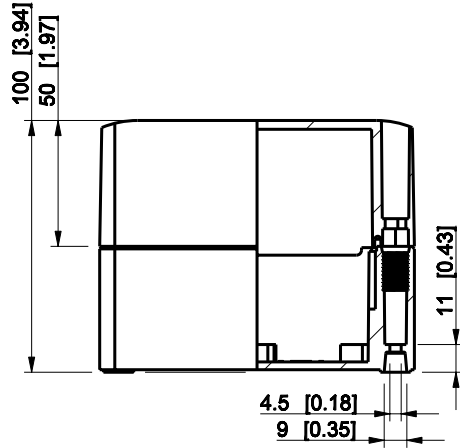

ID	Description	Date	By	Appr.
A				

Dimensions in mm [inches]

Material: Polycarbonate, fiberglass-reinforced	Color: RAL 7035
--	-----------------

Supplier:	Tool No:	Weight [kg]: 0.33	Volume:
-----------	----------	-------------------	---------

SPCP131310T

Scale	Date	08.12.08
1:3	By	PKos
-	Checked	
-	Ctrl	

Replaces:	
Replaced:	
Drw No:	- A
Ref:	Cubo S
Code:	SPCP131310T
Sheet No:	

model SPCP131310T PART

drawing CUBOS DRAWING