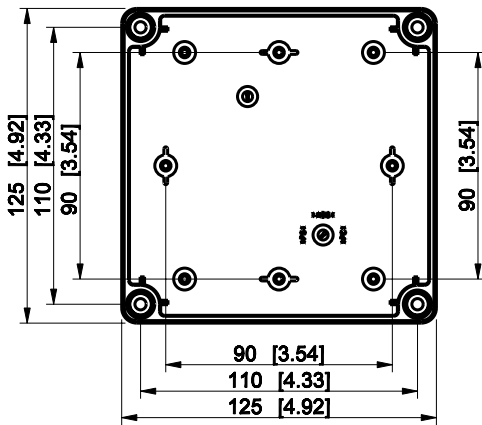

ID	Description	Date	By	Appr.
A				

Dimensions in mm [inches]

Material: Polycarbonate, fiberglass-reinforced	Color: RAL 7035
--	-----------------

Supplier:	Tool No:	Weight [kg]: 0.33	Volume:
-----------	----------	-------------------	---------

SPCP131310T

Scale	Date	08.12.08
1:3	By	PKos
-	Checked	
-	Ctrl	

Replaces:	
Replaced:	
Drw No:	- A
Ref:	Cubo S
Code:	SPCP131310T
Sheet No:	

model SPCP131310T PART

drawing CUBOS DRAWING