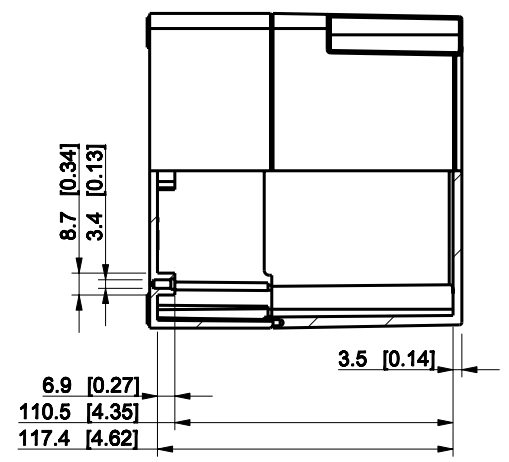

ID	Description	Date	By	Appr.
A				

Dimensions in mm [inches]

Material: Polycarbonate, fiberglass-reinforced	Color: RAL 7035
--	-----------------

Supplier:	Tool No:	Weight [kg]: 0.36	Volume:
-----------	----------	-------------------	---------

SPCP131313T

Scale	Date	08.12.08
1:3	By	PKos
-	Checked	
-	Ctrl	

Replaces:
Replaced:
Drw No: - A
Ref: Cubo S
Code: SPCP131313T
Sheet No:

model SPCP131313T PART
 drawing CUBOS DRAWING