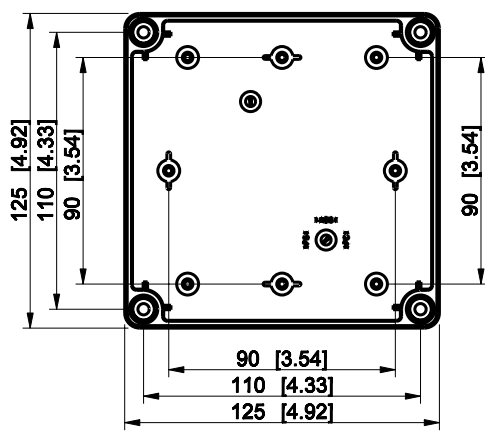

ID	Description	Date	By	Appr.
A				

Dimensions in mm [inches]

Material: Polycarbonate, fiberglass-reinforced	Color: RAL 7035
--	-----------------

Supplier:	Tool No:	Weight [kg]: 0.36	Volume:
-----------	----------	-------------------	---------

SPCP131313T

Scale	Date	08.12.08
1:3	By	PKos
-	Checked	
-	Ctrl	

Replaces:
Replaced:
Drw No: - A
Ref: Cubo S
Code: SPCP131313T
Sheet No:

model SPCP131313T PART
 drawing CUBOS DRAWING