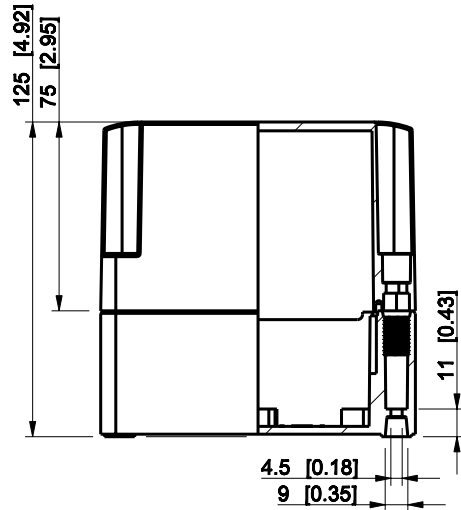

ID	Description	Date	By	Appr.
A				

Dimensions in mm [inches]

Material: Polycarbonate, fiberglass-reinforced	Color: RAL 7035
--	-----------------

Supplier:	Tool No:	Weight [kg]: 0.36	Volume:
-----------	----------	-------------------	---------

SPCP131313T

Scale	Date	08.12.08
1:3	By	PKos
-	Checked	
-	Ctrl	

Replaces:
Replaced:
Drw No: - A
Ref: Cubo S
Code: SPCP131313T
Sheet No:

model SPCP131313T PART
 drawing CUBOS DRAWING