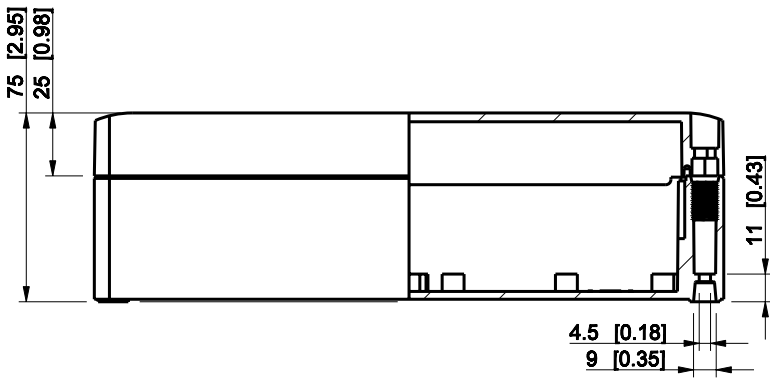

ID	Description	Date	By	Appr.
A				

Dimensions in mm [inches]

Material: Polycarbonate, fiberglass-reinforced      Color: RAL 7035

Supplier:      Tool No:      Weight [kg]: 0.58      Volume:

**SPCP182508T**

Replaces:  
Replaced:  
Drw No: -      A  
Ref: Cubo S  
Code: SPCP182508T  
Sheet No:

Scale	Date	08.12.08
1:3	By	PKos
-	Checked	
-	Ctrl	

model SPCP182508T PART  
 drawing CUBOS DRAWING