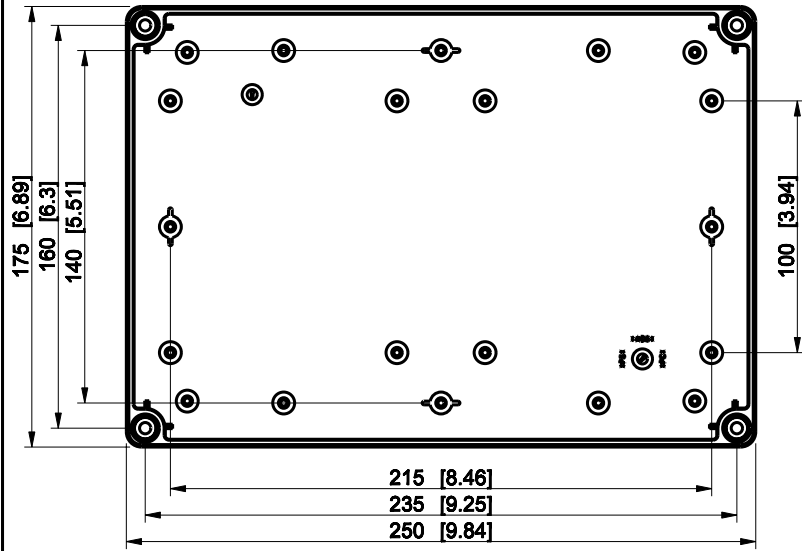

ID	Description	Date	By	Appr.
A				

Dimensions in mm [inches]

Material: Polycarbonate, fiberglass-reinforced      Color: RAL 7035

Supplier:      Tool No:      Weight [kg]: 0.58      Volume:

**SPCP182508T**

Replaces:  
Replaced:  
Drw No: -      A  
Ref: Cubo S  
Code: SPCP182508T  
Sheet No:

Scale	Date	08.12.08
1:3	By	PKos
-	Checked	
-	Ctrl	

model SPCP182508T PART  
 drawing CUBOS DRAWING