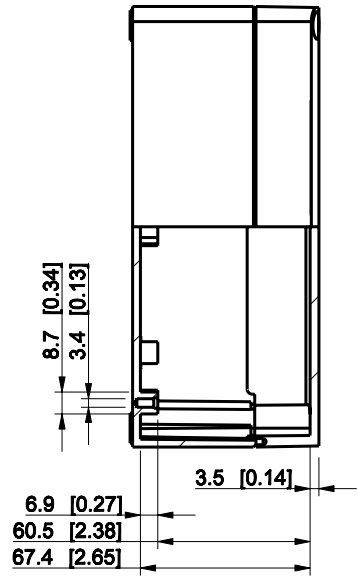

ID	Description	Date	By	Appr.
A				

Dimensions in mm [inches]

Material: Polycarbonate, fiberglass-reinforced      Color: RAL 7035

Supplier:      Tool No:      Weight [kg]: 0.58      Volume:

**SPCP182508T**

Replaces:  
Replaced:  
Drw No: -      A  
Ref: Cubo S  
Code: SPCP182508T  
Sheet No:

Scale	Date	08.12.08
1:3	By	PKos
-	Checked	
-	Ctrl	

model SPCP182508T PART  
 drawing CUBOS DRAWING