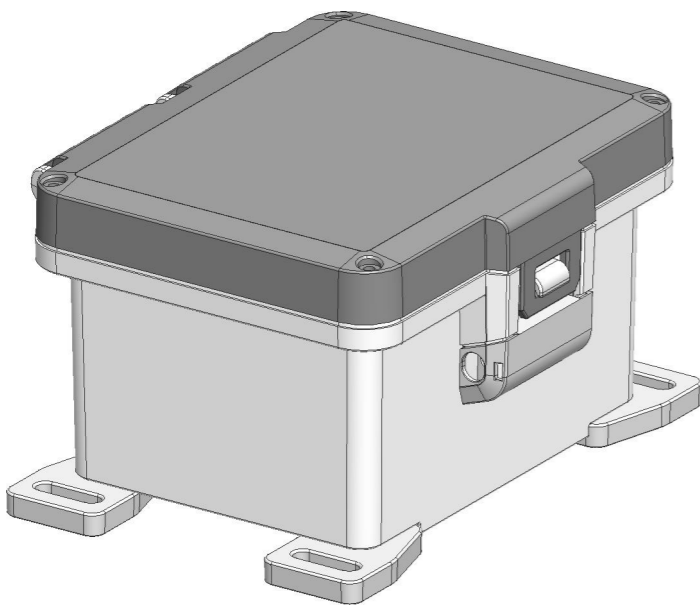

ID	Description	Date	By	Appr.
A		3.1.2018	KA	
B	More dimensions added.	11.09.2018	MTN	

FRONT VIEW
WITH COVER REMOVED
AND BACK PANEL DISPLAYED

FRONT VIEW
WITH COVER REMOVED

Dimensions in inches [mm]

Material: Polycarbonate		Ensto Mat:		Replaces:	
ENSTO Ensto Finland Oy Ensto Smart Buildings		UPCG080604HNL/UPCT080604HNL		Replaced:	
Scale 1:3 A3	Date 3.1.2018 By KA Checked	Dimensional drawing		Drw No: 000386734 B	
Sheet No: 1 (1)	Ctrl			Ref: Polybox	
				Code: UPC x080604HNL	