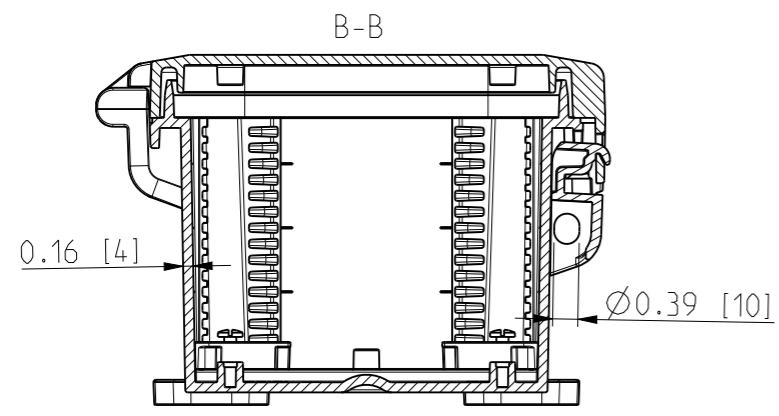

ID	Description	Date	By	Appr.
A		3.1.2018	KA	
B	More dimensions added.	11.09.2018	MTN	

FRONT VIEW
WITH COVER REMOVED
AND BACK PANEL DISPLAYED

FRONT VIEW
WITH COVER REMOVED

Dimensions in inches [mm]

Material: Polycarbonate		Ensto Mat:		Replaces:	
ENSTO Ensto Finland Oy Ensto Smart Buildings		UPCG080604HNL/UPCT080604HNL		Replaced:	
Scale 1:3 A3	Date 3.1.2018 By KA Checked	Dimensional drawing		Drw No: 000386734 B	
Sheet No: 1 (1)	Ctrl			Ref: Polybox	
				Code: UPC x080604HNL	