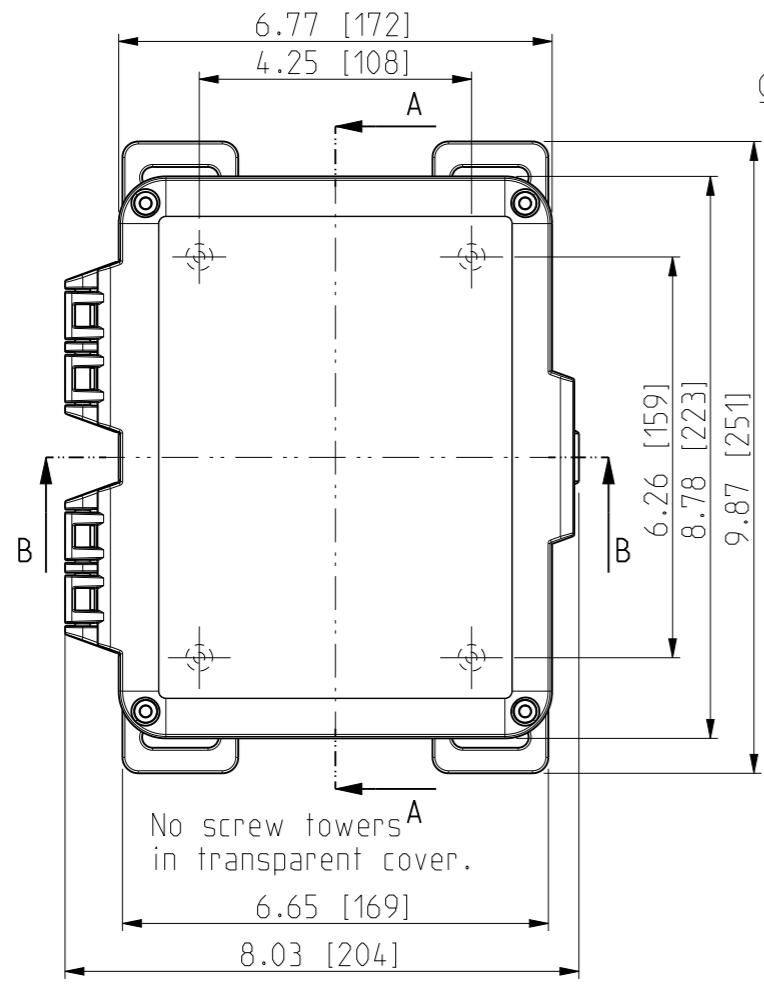

ID	Description	Date	By	Appr.
A		3.1.2018	KA	
B	More dimensions added.	11.09.2018	MTN	

FRONT VIEW
WITH COVER REMOVED
AND BACK PANEL DISPLAYED

FRONT VIEW
WITH COVER REMOVED

Dimensions in inches [mm]

Material: Polycarbonate		Ensto Mat:		Replaces:	
ENSTO Ensto Finland Oy Ensto Smart Buildings		UPCG080604HNL/UPCT080604HNL		Replaced:	
Scale 1:3 A3	Date 3.1.2018 By KA Checked	Dimensional drawing		Drw No: 000386734 B	
Sheet No: 1 (1)	Ctrl			Ref: Polybox	
				Code: UPC x080604HNL	