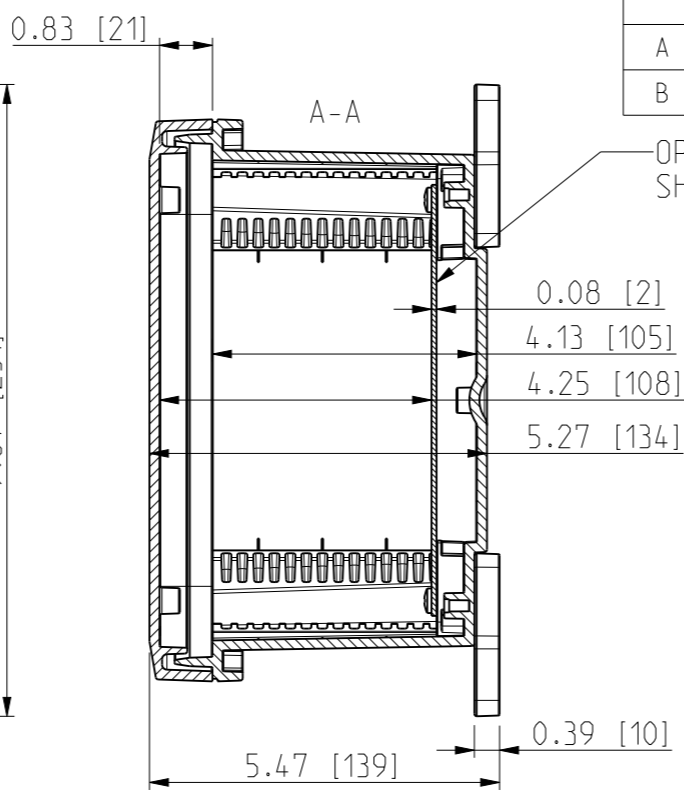

ID	Description	Date	By	Appr.
A		3.1.2018	KA	
B	More dimensions added.	11.09.2018	MTN	

FRONT VIEW
WITH COVER REMOVED
AND BACK PANEL DISPLAYED

FRONT VIEW
WITH COVER REMOVED

Dimensions in inches [mm]

Material: Polycarbonate		Ensto Mat:		Replaces:	
ENSTO Ensto Finland Oy Ensto Smart Buildings		UPCG080604HNL/UPCT080604HNL		Replaced:	
Scale 1:3 A3	Date 3.1.2018 By KA Checked	Dimensional drawing		Drw No: 000386734 B	
Sheet No: 1 (1)	Ctrl			Ref: Polybox	
				Code: UPC x080604HNL	