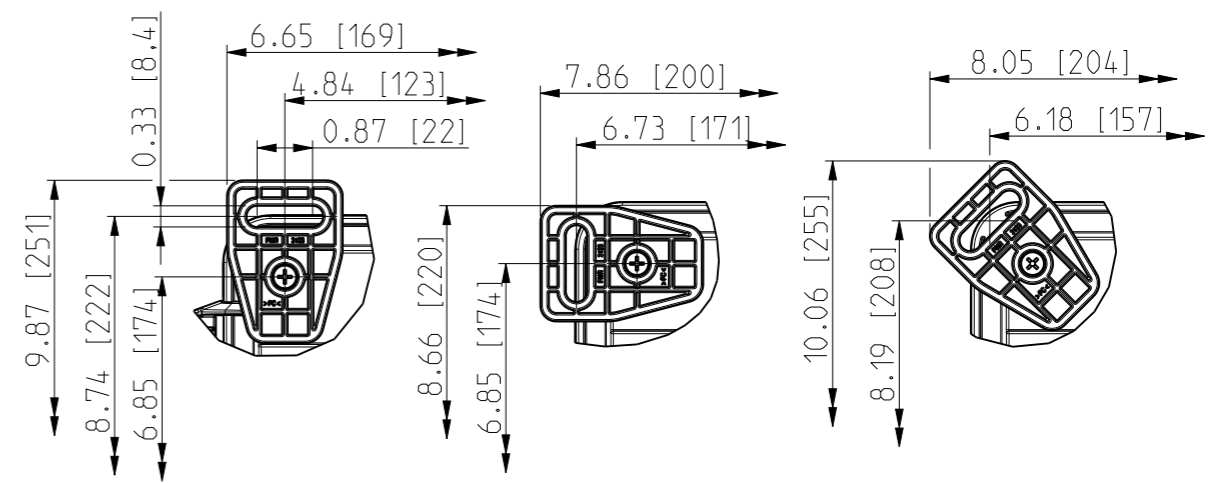

ID	Description	Date	By	Appr.
A		3.1.2018	KA	
B	More dimensions added.	11.09.2018	MTN	

FRONT VIEW
WITH COVER REMOVED
AND BACK PANEL DISPLAYED

FRONT VIEW
WITH COVER REMOVED

Dimensions in inches [mm]

Material: Polycarbonate		Ensto Mat:		Replaces:	
ENSTO Ensto Finland Oy Ensto Smart Buildings		UPCG080604HNL/UPCT080604HNL		Replaced:	
Scale 1:3 A3	Date 3.1.2018 By KA Checked	Dimensional drawing		Drw No: 000386734 B	
Sheet No: 1 (1)	Ctrl			Ref: Polybox	
				Code: UPC x080604HNL	