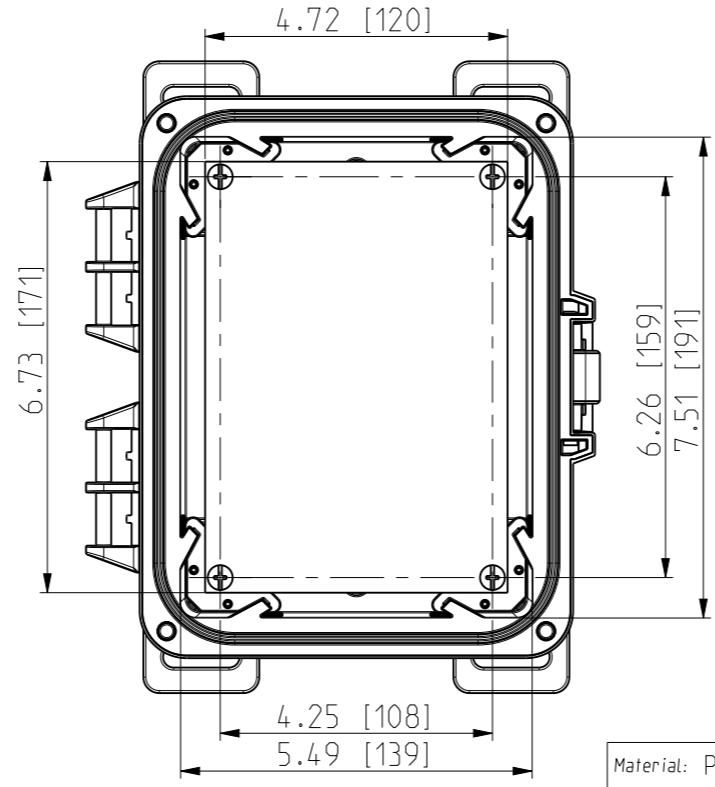

ID	Description	Date	By	Appr.
A		3.1.2018	KA	
B	More dimensions added.	11.09.2018	MTN	

FRONT VIEW
WITH COVER REMOVED
AND BACK PANEL DISPLAYED

FRONT VIEW
WITH COVER REMOVED

Dimensions in inches [mm]

Material: Polycarbonate		Ensto Mat:		Replaces:	
ENSTO Ensto Finland Oy Ensto Smart Buildings		UPCG080604HNL/UPCT080604HNL		Replaced:	
Scale 1:3 A3	Date 3.1.2018 By KA Checked	Dimensional drawing		Drw No: 000386734 B	
Sheet No: 1 (1)	Ctrl			Ref: Polybox	
				Code: UPC x080604HNL	