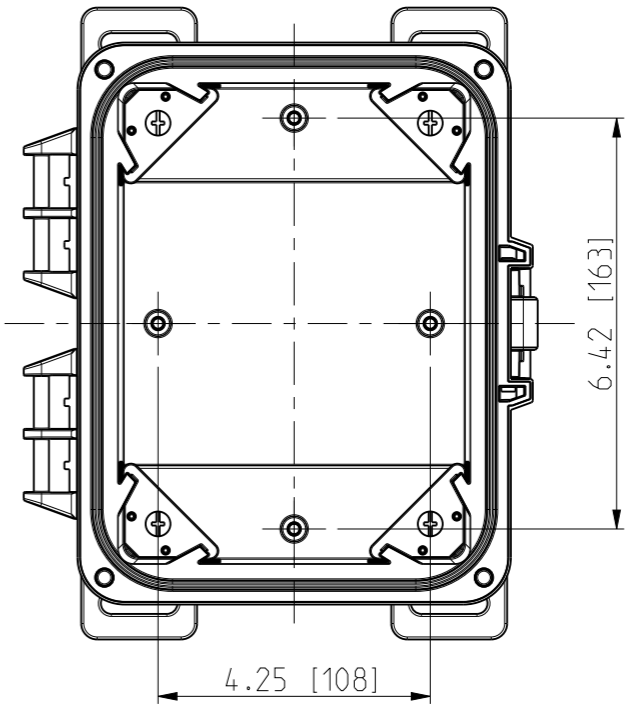

ID	Description	Date	By	Appr.
A		3.1.2018	KA	
B	More dimensions added.	11.09.2018	MTN	

FRONT VIEW
WITH COVER REMOVED
AND BACK PANEL DISPLAYED

FRONT VIEW
WITH COVER REMOVED

Dimensions in inches [mm]

Material: Polycarbonate		Ensto Mat:		Replaces:	
ENSTO Ensto Finland Oy Ensto Smart Buildings		UPCG080604HNL/UPCT080604HNL		Replaced:	
Scale 1:3 A3	Date 3.1.2018 By KA Checked	Dimensional drawing		Drw No: 000386734 B	
Sheet No: 1 (1)	Ctrl			Ref: Polybox	
				Code: UPC x080604HNL	