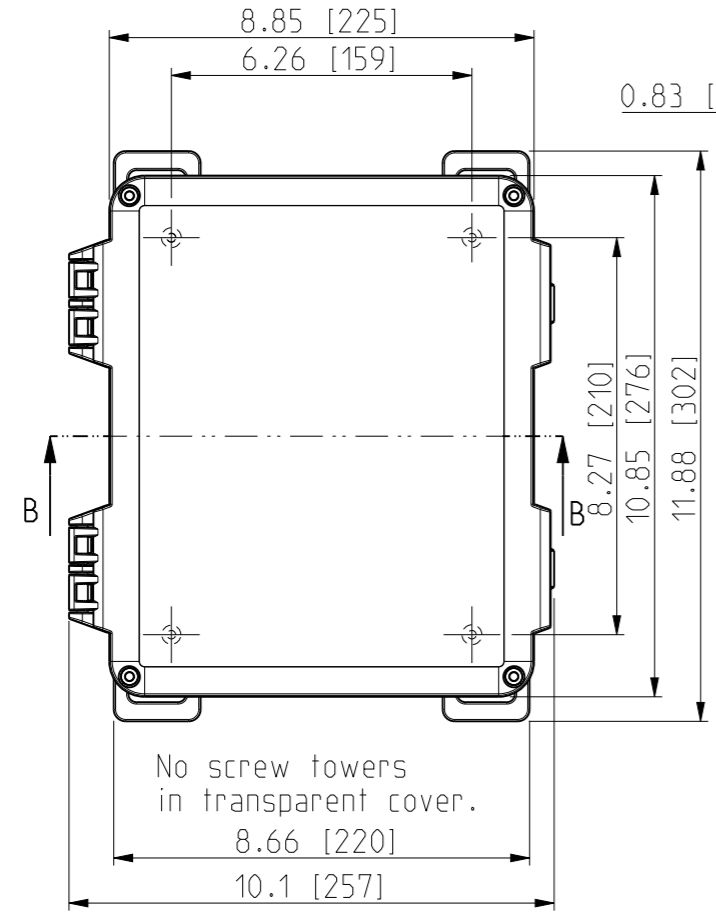

1 2 3 4 5 6 7 8

ID	Description	Date	By	Appr.
A		5.1.2018	KA	
B	Added more dimensions.	13.09.2018	MTN	

OPTIONAL BACK PANEL SHOWN

FRONT VIEW WITH COVER REMOVED

FRONT VIEW WITH COVER REMOVED AND BACK PANEL DISPLAYED

Dimensions in inches [mm]

Material: Polycarbonate		Ensto Mat:		Replaces:	
ENSTO Ensto Finland Oy Ensto Smart Buildings				UPCG100806HNL/UPC T100806HNL	
Scale 1:4 A3	Date 5.1.2018 By KA Checked	Dimensional drawing		Replaced:	
Sheet No: 1 (1)	Ctrl			Drw No: 000387000 B	
				Ref: Polybox	
				Code: UPC x100806HNL	