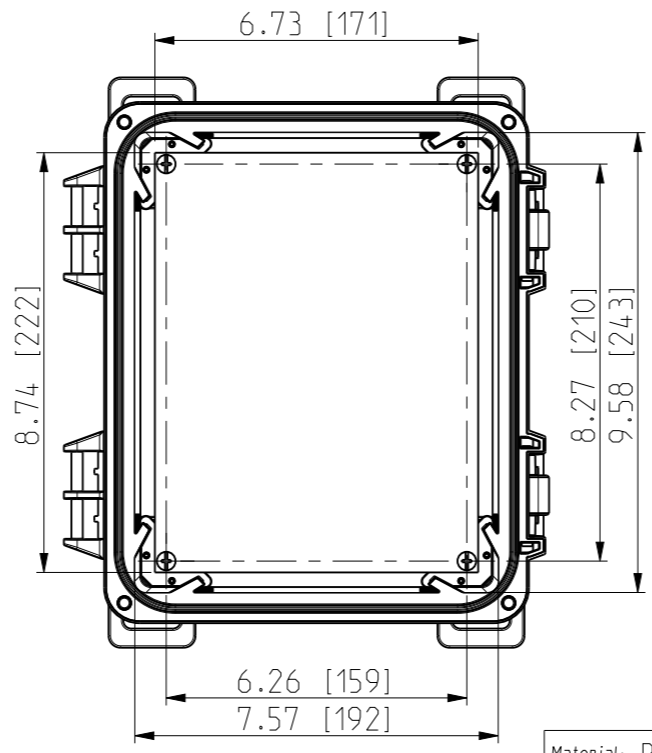

1 2 3 4 5 6 7 8

ID	Description	Date	By	Appr.
A		5.1.2018	KA	
B	Added more dimensions.	13.09.2018	MTN	

OPTIONAL BACK PANEL SHOWN

FRONT VIEW WITH COVER REMOVED

FRONT VIEW WITH COVER REMOVED AND BACK PANEL DISPLAYED

Dimensions in inches [mm]

Material: Polycarbonate		Ensto Mat:		Replaces:	
ENSTO Ensto Finland Oy Ensto Smart Buildings				UPCG100806HNL/UPC T100806HNL	
Scale 1:4 A3	Date 5.1.2018 By KA Checked	Dimensional drawing		Replaced:	
Sheet No: 1 (1)	Ctrl			Drw No: 000387000 B	
				Ref: Polybox	
				Code: UPC x100806HNL	