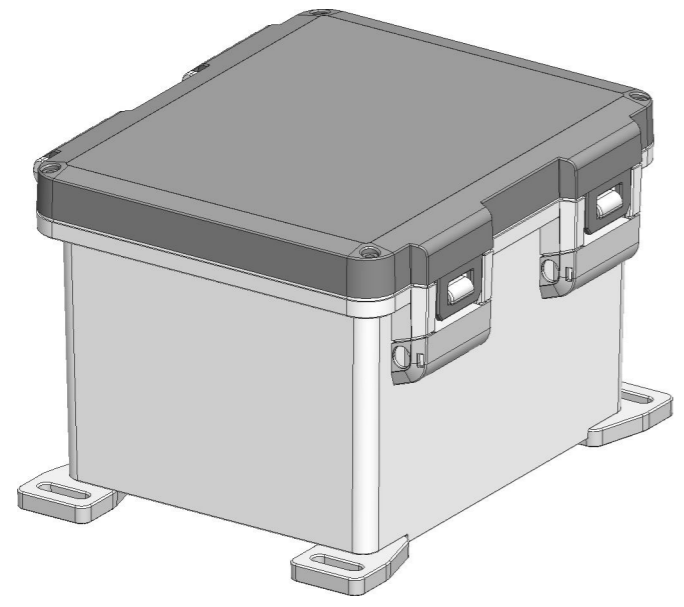

1 2 3 4 5 6 7 8

ID	Description	Date	By	Appr.
A		5.1.2018	KA	
B	Added more dimensions.	13.09.2018	MTN	

OPTIONAL BACK PANEL SHOWN

FRONT VIEW WITH COVER REMOVED

FRONT VIEW WITH COVER REMOVED AND BACK PANEL DISPLAYED

Dimensions in inches [mm]

Material: Polycarbonate		Ensto Mat:		Replaces:	
ENSTO Ensto Finland Oy Ensto Smart Buildings				UPCG100806HNL/UPC T100806HNL	
Scale 1:4 A3	Date 5.1.2018 By KA Checked	Dimensional drawing		Replaced:	
Sheet No: 1 (1)	Ctrl			Drw No: 000387000 B	
				Ref: Polybox	
				Code: UPC x100806HNL	