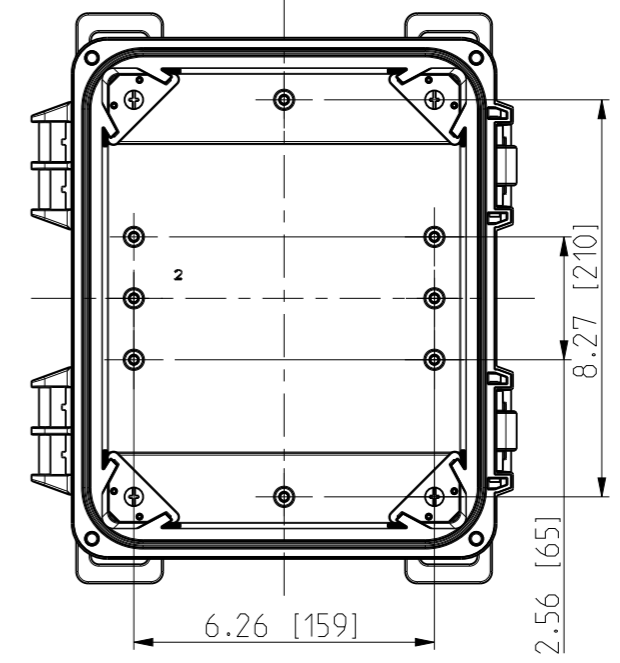

1 2 3 4 5 6 7 8

ID	Description	Date	By	Appr.
A		5.1.2018	KA	
B	Added more dimensions.	13.09.2018	MTN	

OPTIONAL BACK PANEL SHOWN

FRONT VIEW WITH COVER REMOVED

FRONT VIEW WITH COVER REMOVED AND BACK PANEL DISPLAYED

Dimensions in inches [mm]

Material: Polycarbonate		Ensto Mat:		Replaces:	
ENSTO Ensto Finland Oy Ensto Smart Buildings				UPCG100806HNL/UPC T100806HNL	
Scale 1:4 A3	Date 5.1.2018 By KA Checked	Dimensional drawing		Replaced:	
Sheet No: 1 (1)	Ctrl			Drw No: 000387000 B	
				Ref: Polybox	
				Code: UPC x100806HNL	