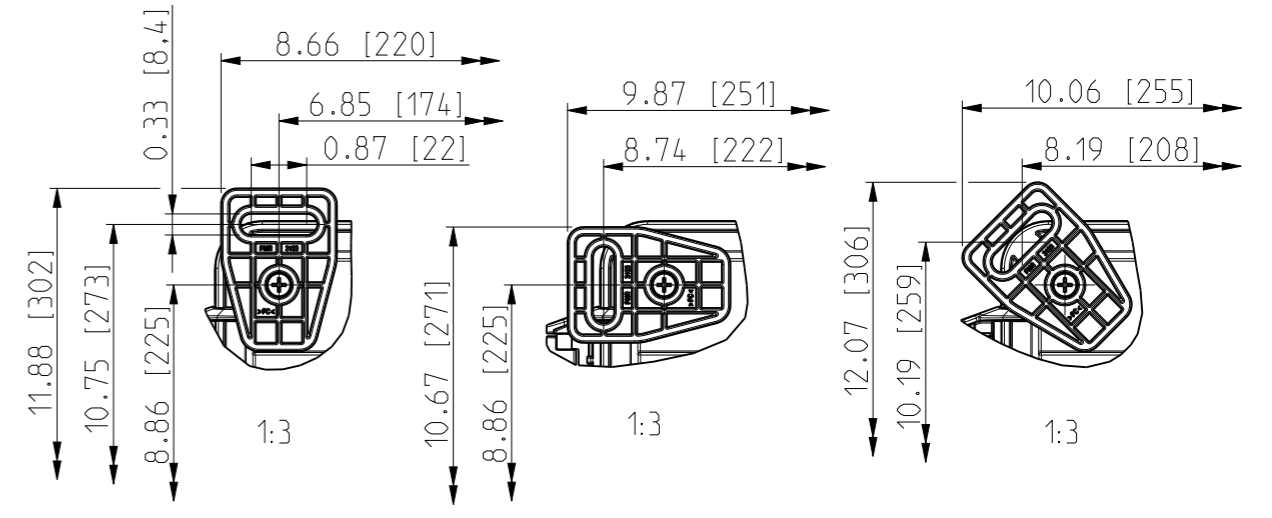

1 2 3 4 5 6 7 8

ID	Description	Date	By	Appr.
A		5.1.2018	KA	
B	Added more dimensions.	13.09.2018	MTN	

OPTIONAL BACK PANEL SHOWN

FRONT VIEW WITH COVER REMOVED

FRONT VIEW WITH COVER REMOVED AND BACK PANEL DISPLAYED

Dimensions in inches [mm]

Material: Polycarbonate		Ensto Mat:		Replaces:	
ENSTO Ensto Finland Oy Ensto Smart Buildings				UPCG100806HNL/UPC T100806HNL	
Scale 1:4 A3	Date 5.1.2018 By KA Checked	Dimensional drawing		Replaced:	
Sheet No: 1 (1)	Ctrl			Drw No: 000387000 B	
				Ref: Polybox	
				Code: UPC x100806HNL	