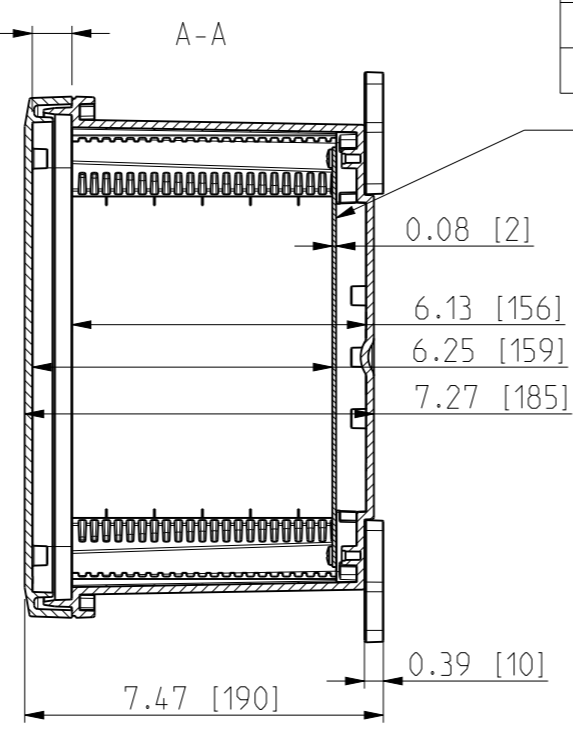

1 2 3 4 5 6 7 8

ID	Description	Date	By	Appr.
A		5.1.2018	KA	
B	Added more dimensions.	13.09.2018	MTN	

OPTIONAL BACK PANEL SHOWN

FRONT VIEW WITH COVER REMOVED

FRONT VIEW WITH COVER REMOVED AND BACK PANEL DISPLAYED

Dimensions in inches [mm]

Material: Polycarbonate		Ensto Mat:		Replaces:	
ENSTO Ensto Finland Oy Ensto Smart Buildings				UPCG100806HNL/UPC T100806HNL	
Scale 1:4 A3	Date 5.1.2018 By KA Checked	Dimensional drawing		Replaced:	
Sheet No: 1 (1)	Ctrl			Drw No: 000387000 B	
				Ref: Polybox	
				Code: UPC x100806HNL	