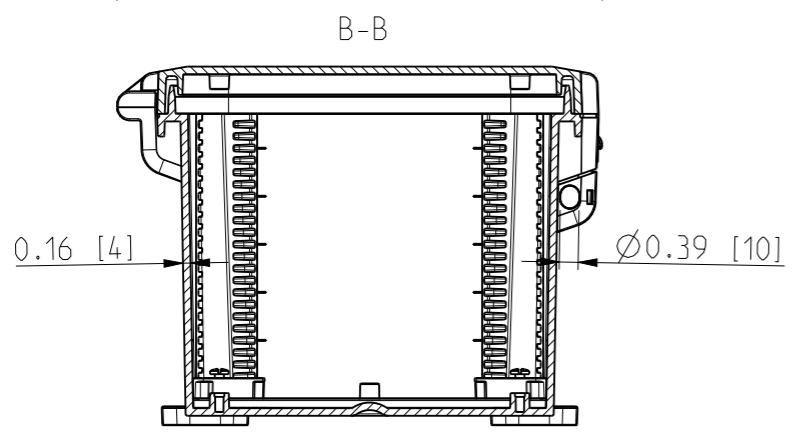

1 2 3 4 5 6 7 8

ID	Description	Date	By	Appr.
A		5.1.2018	KA	
B	Added more dimensions.	13.09.2018	MTN	

OPTIONAL BACK PANEL SHOWN

FRONT VIEW WITH COVER REMOVED

FRONT VIEW WITH COVER REMOVED AND BACK PANEL DISPLAYED

Dimensions in inches [mm]

Material: Polycarbonate		Ensto Mat:		Replaces:	
ENSTO Ensto Finland Oy Ensto Smart Buildings				UPCG100806HNL/UPC T100806HNL	
Scale 1:4 A3	Date 5.1.2018 By KA Checked	Dimensional drawing		Replaced:	
Sheet No: 1 (1)	Ctrl			Drw No: 000387000 B	
				Ref: Polybox	
				Code: UPC x100806HNL	