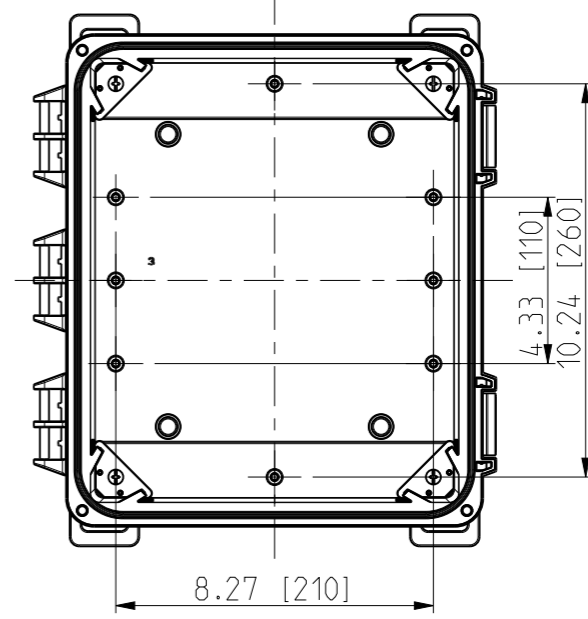

ID	Description	Date	By	Appr.
A	New drawing	17.09.2018	MTN	

OPTIONAL BACK PANEL SHOWN

FRONT VIEW WITH COVER REMOVED AND BACK PANEL DISPLAYED

FRONT VIEW WITH COVER REMOVED

Dimensions in inches [mm]

Material: Polycarbonate		Ensto Mat:		Replaces:	
<b>ENSTO</b> Ensto Finland Oy Ensto Smart Buildings				UPC G121006HML / UPC T121006HML	
Scale 1:5 A3	Date 17.09.18 By MTN Checked	Dimensional drawing		Replaced:	
Sheet No: 1 (1)	Ctrl			Drw No: 000439752 A	
				Ref: Polybox	
				Code: UPC x121006HML	