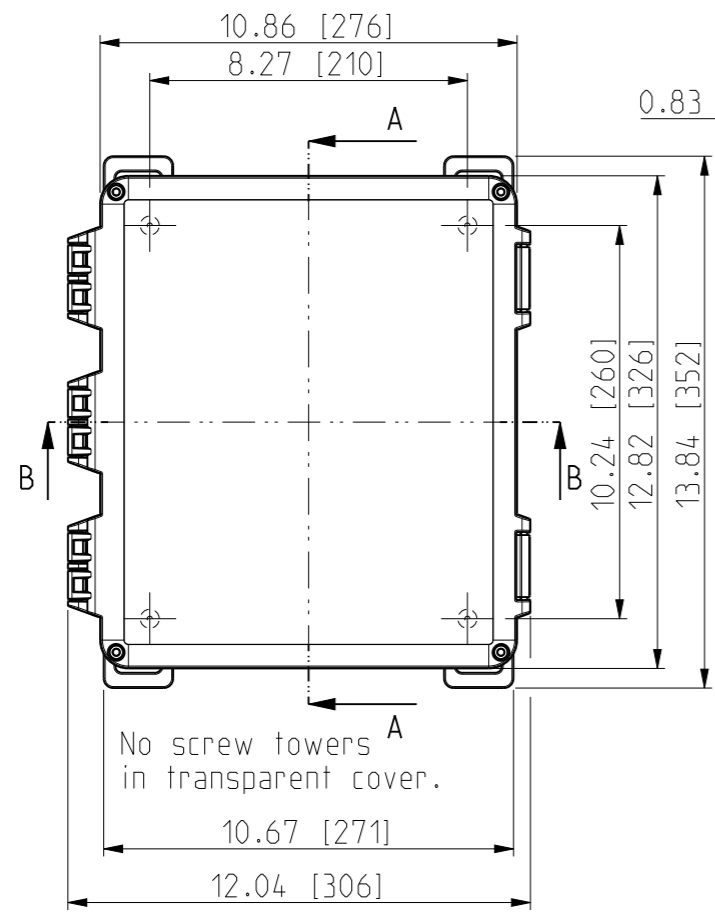

ID	Description	Date	By	Appr.
A	New drawing	17.09.2018	MTN	

OPTIONAL BACK PANEL SHOWN

FRONT VIEW WITH COVER REMOVED AND BACK PANEL DISPLAYED

FRONT VIEW WITH COVER REMOVED

Dimensions in inches [mm]

Material: Polycarbonate		Ensto Mat:		Replaces:	
<b>ENSTO</b> Ensto Finland Oy Ensto Smart Buildings				UPC G121006HML / UPC T121006HML	
Scale 1:5 A3	Date 17.09.18 By MTN Checked	Dimensional drawing		Replaced:	
Sheet No: 1 (1)	Ctrl			Drw No: 000439752 A	
				Ref: Polybox	
				Code: UPC x121006HML	