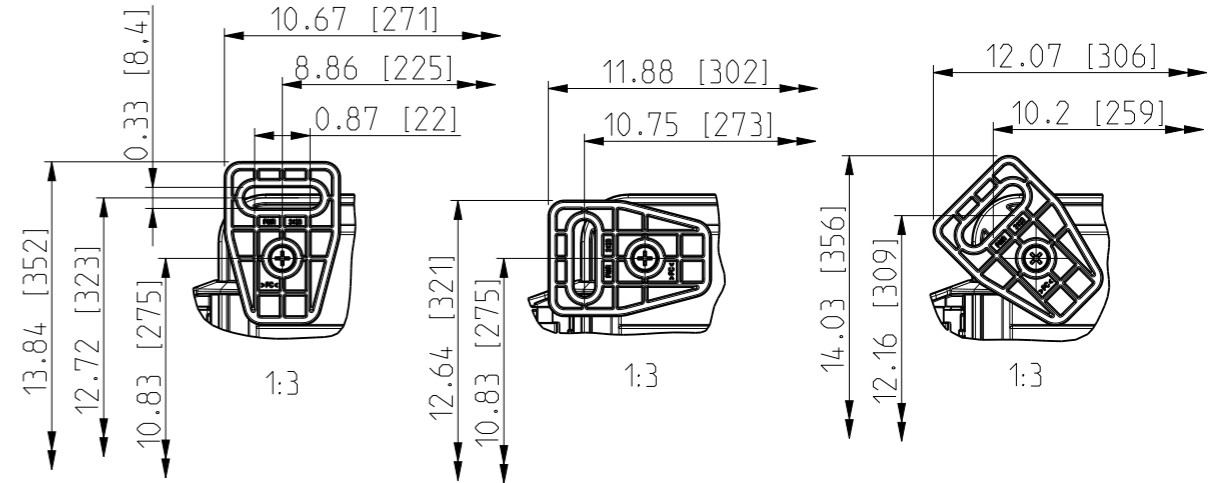

ID	Description	Date	By	Appr.
A	New drawing	17.09.2018	MTN	

OPTIONAL BACK PANEL SHOWN

FRONT VIEW WITH COVER REMOVED AND BACK PANEL DISPLAYED

FRONT VIEW WITH COVER REMOVED

Dimensions in inches [mm]

Material: Polycarbonate		Ensto Mat:		Replaces:	
<b>ENSTO</b> Ensto Finland Oy Ensto Smart Buildings				UPC G121006HML / UPC T121006HML	
Scale 1:5 A3	Date 17.09.18 By MTN Checked	Dimensional drawing		Replaced:	
Sheet No: 1 (1)	Ctrl			Drw No: 000439752 A	
				Ref: Polybox	
				Code: UPC x121006HML	