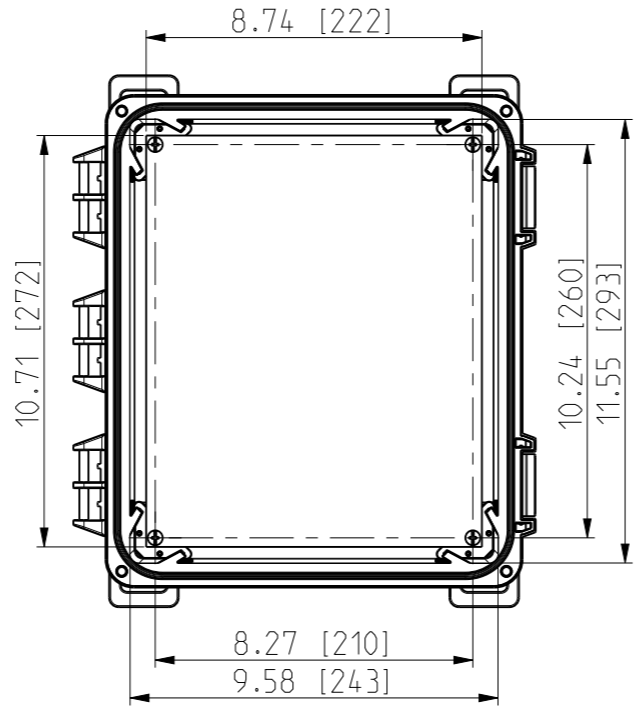

ID	Description	Date	By	Appr.
A	New drawing	17.09.2018	MTN	

OPTIONAL BACK PANEL SHOWN

FRONT VIEW WITH COVER REMOVED AND BACK PANEL DISPLAYED

FRONT VIEW WITH COVER REMOVED

Dimensions in inches [mm]

Material: Polycarbonate		Ensto Mat:		Replaces:	
<b>ENSTO</b> Ensto Finland Oy Ensto Smart Buildings				UPC G121006HML / UPC T121006HML	
Scale 1:5 A3	Date 17.09.18 By MTN Checked	Dimensional drawing		Replaced:	
Sheet No: 1 (1)	Ctrl			Drw No: 000439752 A	
				Ref: Polybox	
				Code: UPC x121006HML	