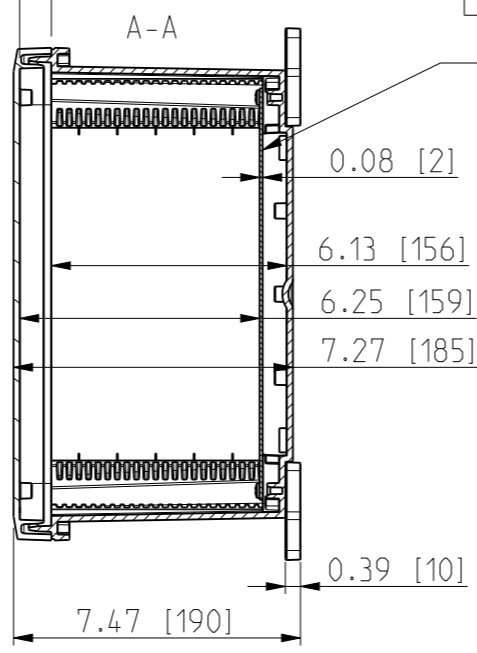

ID	Description	Date	By	Appr.
A	New drawing	17.09.2018	MTN	

OPTIONAL BACK PANEL SHOWN

FRONT VIEW WITH COVER REMOVED AND BACK PANEL DISPLAYED

FRONT VIEW WITH COVER REMOVED

Dimensions in inches [mm]

Material: Polycarbonate		Ensto Mat:		Replaces:	
<b>ENSTO</b> Ensto Finland Oy Ensto Smart Buildings				UPC G121006HML / UPC T121006HML	
Scale 1:5 A3	Date 17.09.18 By MTN Checked	Dimensional drawing		Replaced:	
Sheet No: 1 (1)	Ctrl			Drw No: 000439752 A	
				Ref: Polybox	
				Code: UPC x121006HML	