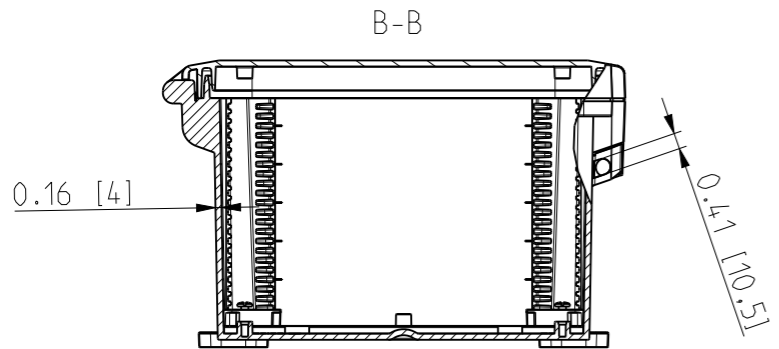

ID	Description	Date	By	Appr.
A	New drawing	17.09.2018	MTN	

OPTIONAL BACK PANEL SHOWN

FRONT VIEW WITH COVER REMOVED AND BACK PANEL DISPLAYED

FRONT VIEW WITH COVER REMOVED

Dimensions in inches [mm]

Material: Polycarbonate		Ensto Mat:		Replaces:	
<b>ENSTO</b> Ensto Finland Oy Ensto Smart Buildings				UPC G121006HML / UPC T121006HML	
Scale 1:5 A3	Date 17.09.18 By MTN Checked	Dimensional drawing		Replaced:	
Sheet No: 1 (1)	Ctrl			Drw No: 000439752 A	
				Ref: Polybox	
				Code: UPC x121006HML	