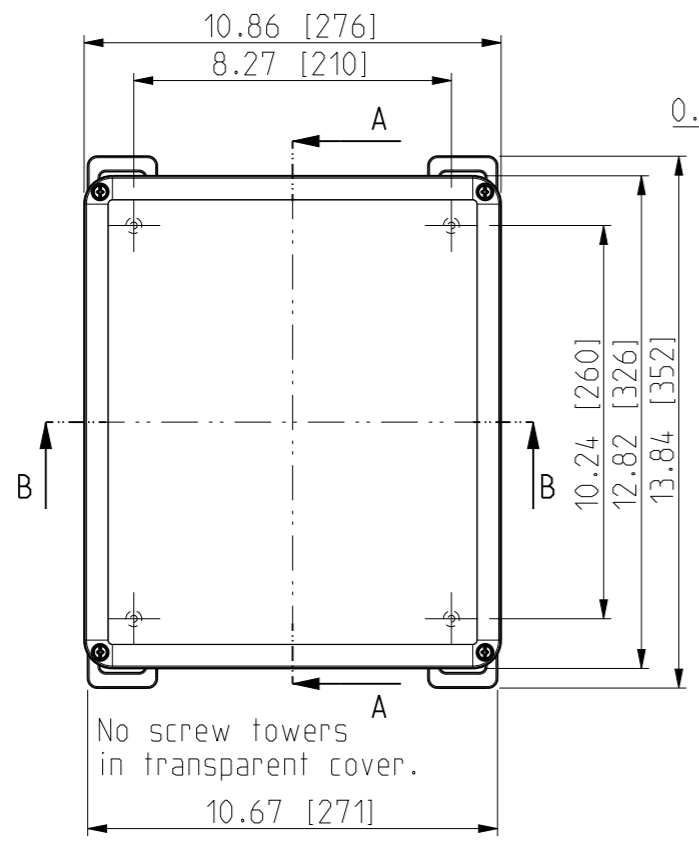

ID	Description	Date	By	Appr.
A		5.1.2018	KA	
B	Added more dimensions.	13.09.2018	MTN	

Dimensions in inches [mm]

Material: Polycarbonate		Ensto Mat:		Replaces:
ENSTO Ensto Finland Oy Ensto Smart Buildings		UPCG121006/UPCT121006 Dimensional drawing		Replaced:
Scale 1:5 A3	Date 5.1.2018 By KA Checked			Drw No: 000387050 B
Sheet No: 1 (1)	Ctrl			Ref: Polybox
				Code: UPCx121006