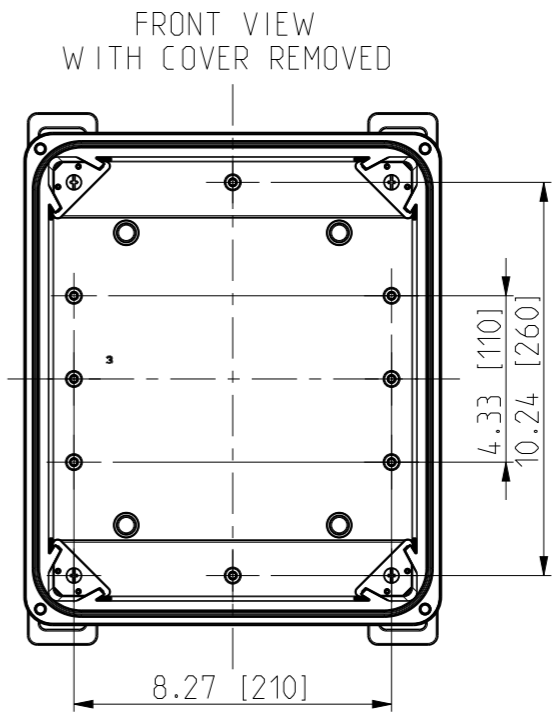

ID	Description	Date	By	Appr.
A		5.1.2018	KA	
B	Added more dimensions.	13.09.2018	MTN	

Dimensions in inches [mm]

Material: Polycarbonate		Ensto Mat:		Replaces:
ENSTO Ensto Finland Oy Ensto Smart Buildings		UPCG121006/UPCT121006 Dimensional drawing		Replaced:
Scale 1:5 A3	Date 5.1.2018 By KA Checked			Drw No: 000387050 B
Sheet No: 1 (1)	Ctrl			Ref: Polybox
				Code: UPCx121006