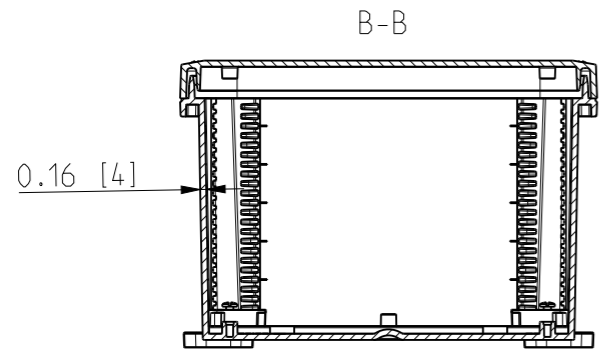

ID	Description	Date	By	Appr.
A		5.1.2018	KA	
B	Added more dimensions.	13.09.2018	MTN	

Dimensions in inches [mm]

Material: Polycarbonate		Ensto Mat:		Replaces:
ENSTO Ensto Finland Oy Ensto Smart Buildings		UPCG121006/UPCT121006 Dimensional drawing		Replaced:
Scale 1:5 A3	Date 5.1.2018 By KA Checked			Drw No: 000387050 B
Sheet No: 1 (1)	Ctrl			Ref: Polybox
				Code: UPCx121006