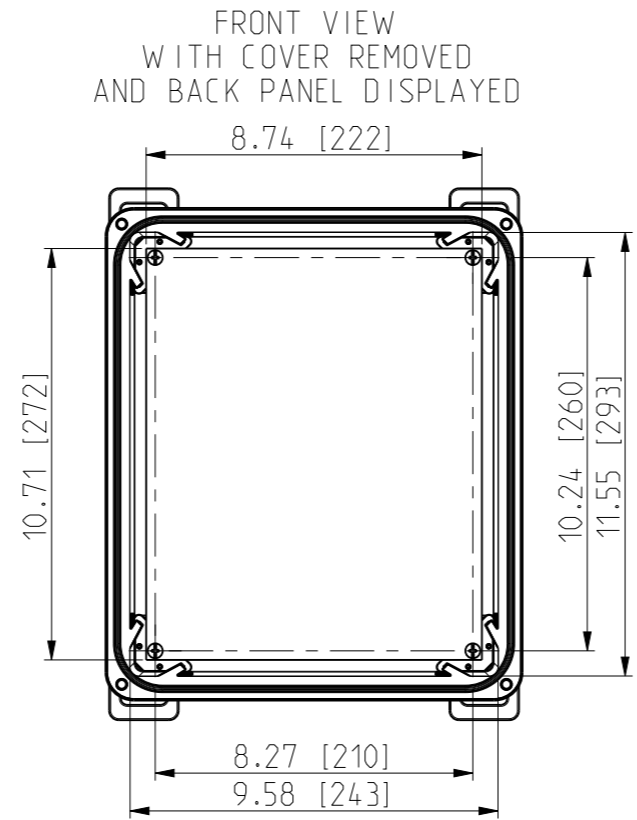

ID	Description	Date	By	Appr.
A		5.1.2018	KA	
B	Added more dimensions.	13.09.2018	MTN	

Dimensions in inches [mm]

Material: Polycarbonate		Ensto Mat:		Replaces:
ENSTO Ensto Finland Oy Ensto Smart Buildings		UPCG121006/UPCT121006 Dimensional drawing		Replaced:
Scale 1:5 A3	Date 5.1.2018 By KA Checked			Drw No: 000387050 B
Sheet No: 1 (1)	Ctrl			Ref: Polybox
				Code: UPCx121006