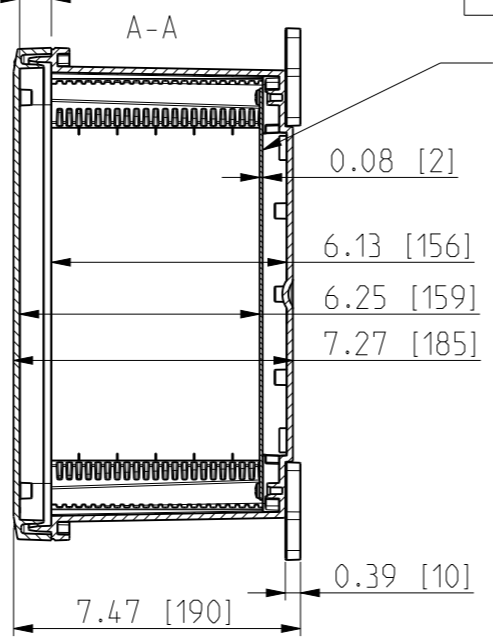

ID	Description	Date	By	Appr.
A		5.1.2018	KA	
B	Added more dimensions.	13.09.2018	MTN	

Dimensions in inches [mm]

Material: Polycarbonate		Ensto Mat:		Replaces:
ENSTO Ensto Finland Oy Ensto Smart Buildings		UPCG121006/UPCT121006 Dimensional drawing		Replaced:
Scale 1:5 A3	Date 5.1.2018 By KA Checked			Drw No: 000387050 B
Sheet No: 1 (1)	Ctrl			Ref: Polybox
				Code: UPCx121006