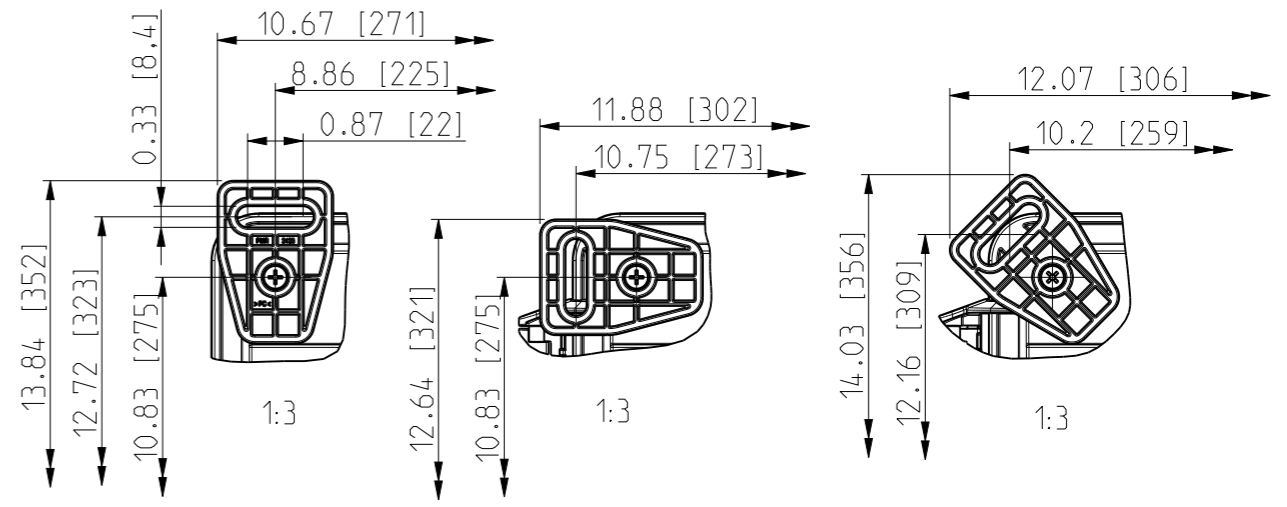

ID	Description	Date	By	Appr.
A		5.1.2018	KA	
B	Added more dimensions.	13.09.2018	MTN	

Dimensions in inches [mm]

Material: Polycarbonate		Ensto Mat:		Replaces:
ENSTO Ensto Finland Oy Ensto Smart Buildings		UPCG121006/UPCT121006 Dimensional drawing		Replaced:
Scale 1:5 A3	Date 5.1.2018 By KA Checked			Drw No: 000387050 B
Sheet No: 1 (1)	Ctrl			Ref: Polybox
				Code: UPCx121006