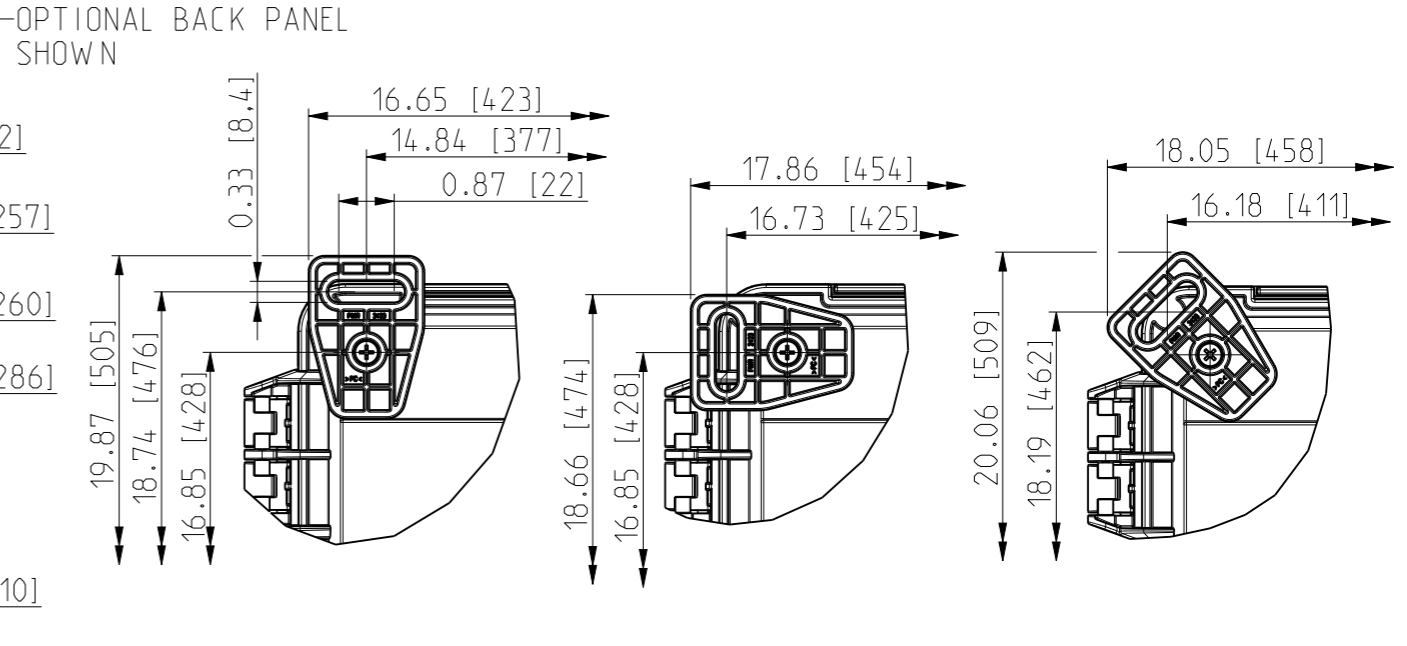

ID	Description	Date	By	Appr.
A		2.1.2018	KA	
B	Added more dimensions.	17.09.2018	MTN	

FRONT VIEW WITH COVER REMOVED

FRONT VIEW WITH COVER REMOVED AND BACK PANEL DISPLAYED

FRONT VIEW WITH COVER REMOVED

Dimensions in inches [mm]

Material: Polycarbonate		Ensto Mat:	
ENSTO Ensto Finland Oy Ensto Smart Buildings		UPC G181610HNL / UPC T181610HNL	
Scale 1:6 A3	Date 19.12.2017 By KA Checked Ctrl	Dimensional drawing	
Sheet No: 1 (1)		Replaces: Replaced: Drw No: 000385516 B Ref: Polybox Code: UPCx181610HNL	