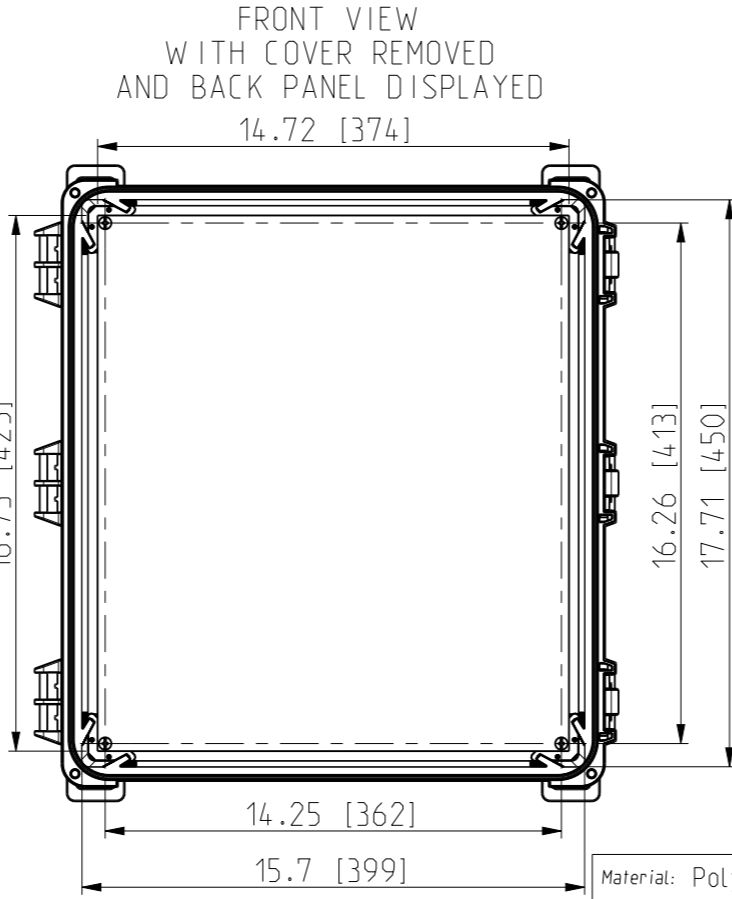

ID	Description	Date	By	Appr.
A		2.1.2018	KA	
B	Added more dimensions.	17.09.2018	MTN	

FRONT VIEW WITH COVER REMOVED

FRONT VIEW WITH COVER REMOVED AND BACK PANEL DISPLAYED

FRONT VIEW WITH COVER REMOVED

Dimensions in inches [mm]

Material: Polycarbonate		Ensto Mat:	
ENSTO Ensto Finland Oy Ensto Smart Buildings		UPC G181610HNL / UPC T181610HNL	
Scale 1:6 A3	Date 19.12.2017 By KA Checked Ctrl	Dimensional drawing	
Sheet No: 1 (1)		Replaces: Replaced: Drw No: 000385516 B Ref: Polybox Code: UPCx181610HNL	