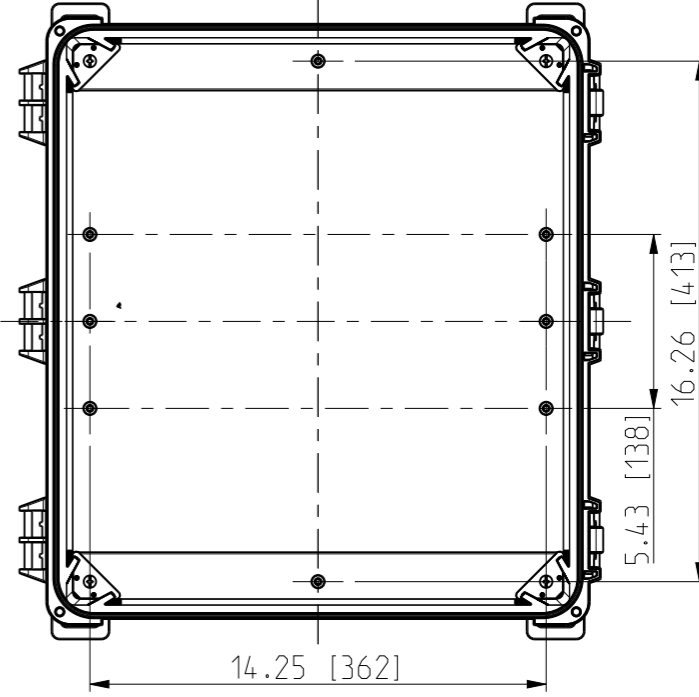

ID	Description	Date	By	Appr.
A		2.1.2018	KA	
B	Added more dimensions.	17.09.2018	MTN	

FRONT VIEW WITH COVER REMOVED

FRONT VIEW WITH COVER REMOVED AND BACK PANEL DISPLAYED

FRONT VIEW WITH COVER REMOVED

Dimensions in inches [mm]

Material: Polycarbonate		Ensto Mat:	
ENSTO Ensto Finland Oy Ensto Smart Buildings		UPC G181610HNL / UPC T181610HNL	
Scale 1:6 A3	Date 19.12.2017 By KA Checked Ctrl	Dimensional drawing	
Sheet No: 1 (1)		Replaces: Replaced: Drw No: 000385516 B Ref: Polybox Code: UPCx181610HNL	