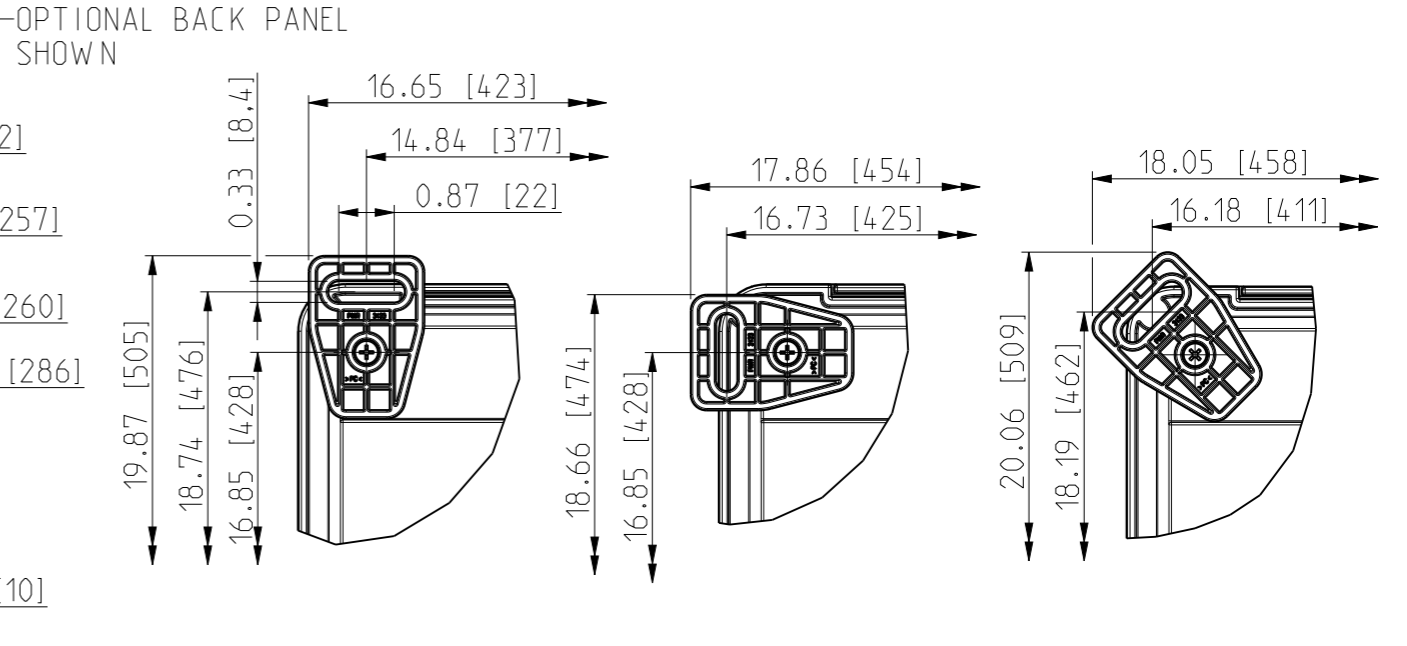

ID	Description	Date	By	Appr.
A		2.1.2018	KA	
B	Added more dimensions.	17.09.2018	MTN	

FRONT VIEW WITH COVER REMOVED AND BACK PANEL DISPLAYED
14.72 [374]

FRONT VIEW WITH COVER REMOVED

Dimensions in inches [mm]

Material: Polycarbonate		Ensto Mat:	
ENSTO Ensto Finland Oy Ensto Smart Buildings		UPCG181610/UPCT181610 Dimensional drawing	
Scale 1:6 A3	Date 15.12.2017 By KA Checked Ctrl	Replaces: Replaced: Drw No: 000385257 B Ref: Polybox Code: UPC x181610	
Sheet No: 1 (1)			