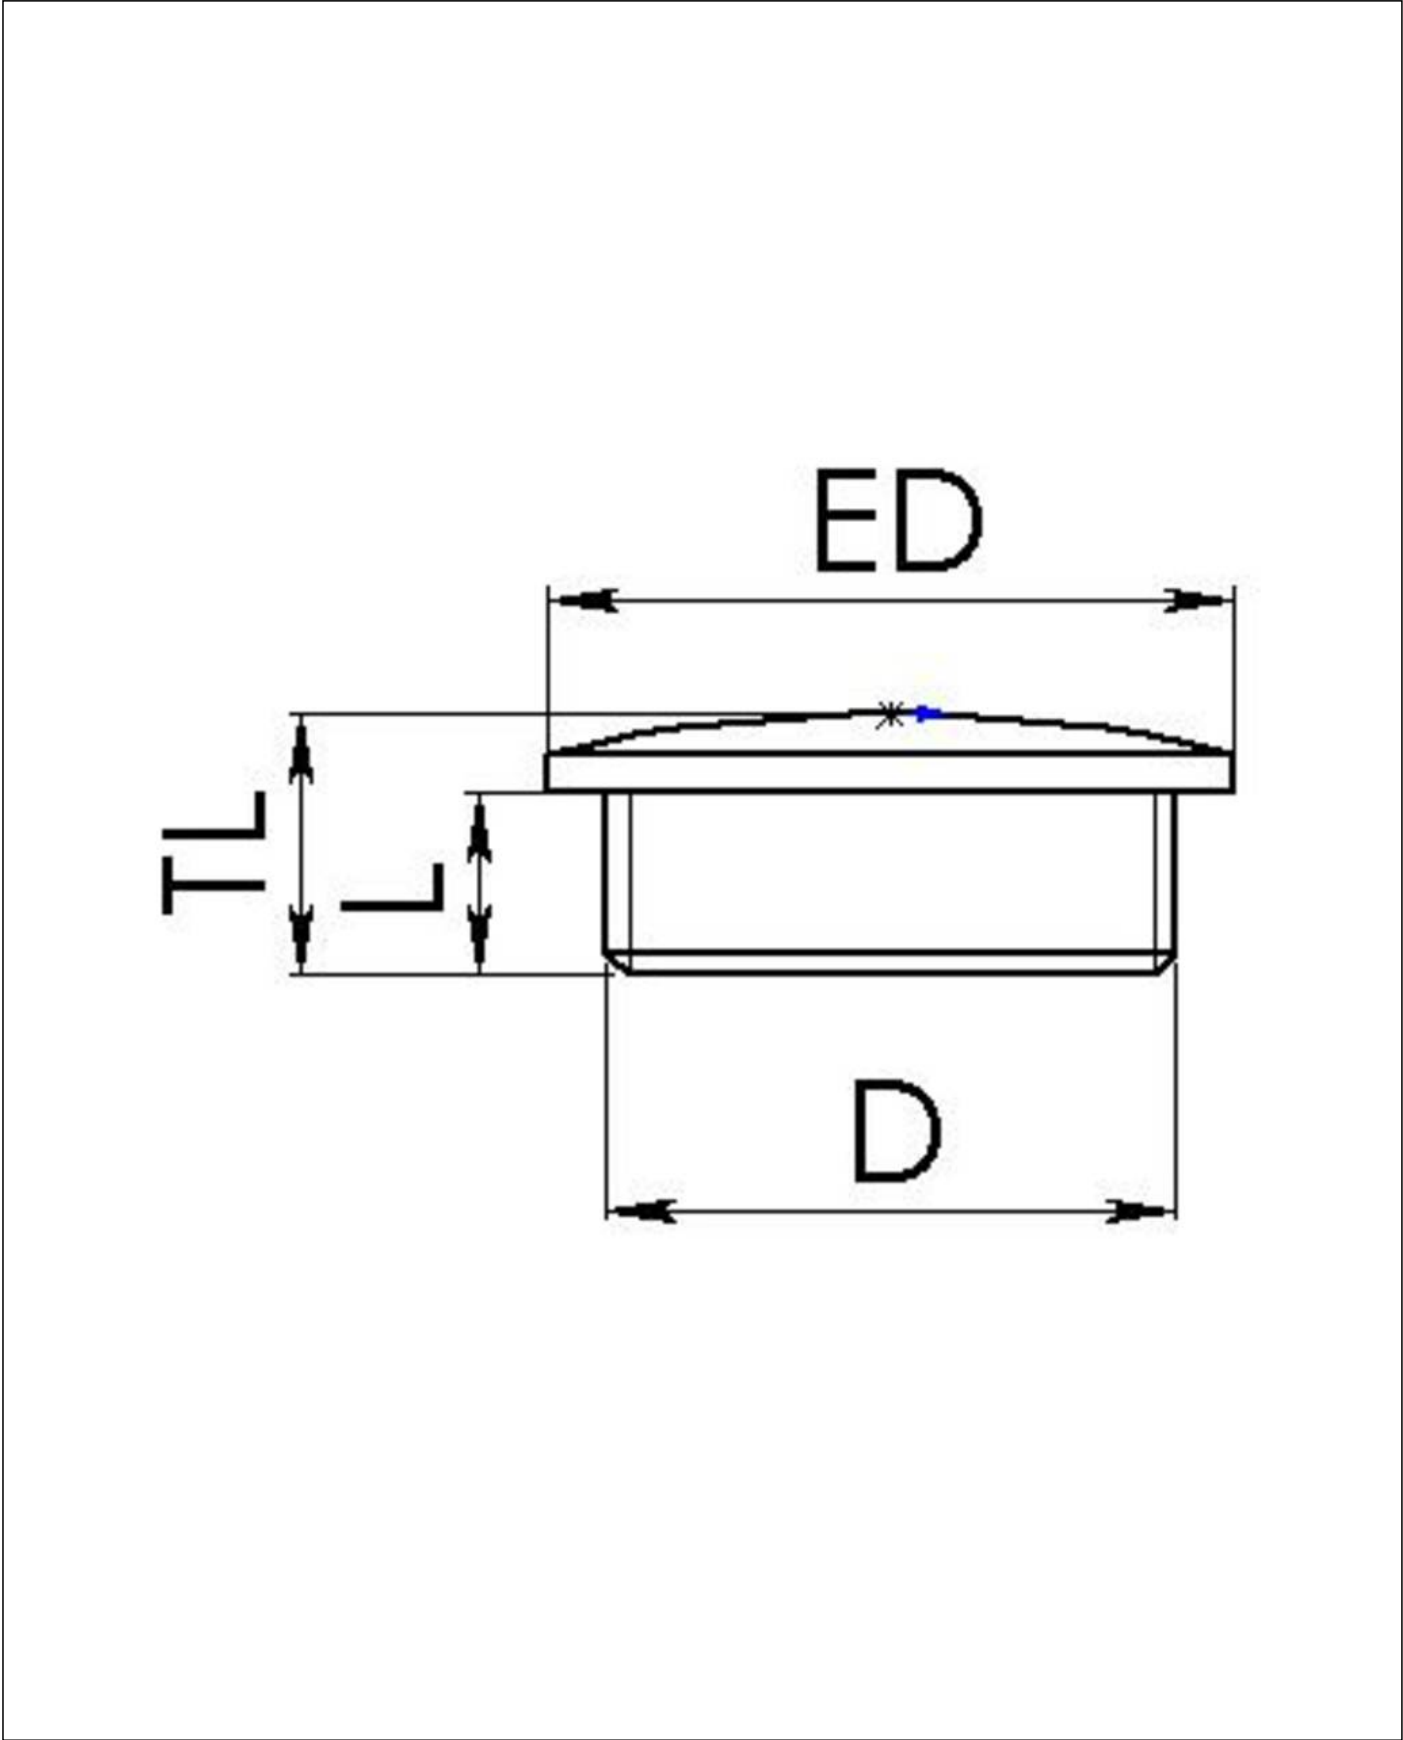

Your Contact:
WISKA UK Ltd.
Unit 7, Hurling Way · St. Columb Major Business Park · TR9 6SX, St. Columb Major, Cornwall · Great Britain
☎ +44-12-08816062 · 📠 +44-12-08816708
info@wiska.co.uk · www.wiska.co.uk