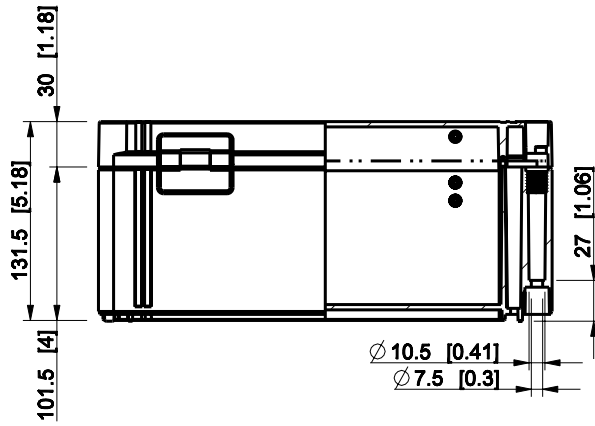

ID	Description	Date	By	Appr.
A				

Dimensions in mm [inches]

Material: Polycarbonate, fiberglass-reinforced	Color: RAL 7035
--	-----------------

Supplier:	Tool No:	Weight [kg]: 1.42	Volume:
-----------	----------	-------------------	---------

WPCP203013G

Scale	Date	02.01.09
1:5	By	PKos
-	Checked	
-	Ctrl	

Replaces:	
Replaced:	
Drw No:	A
Ref:	Cubo W
Code:	WPCP203013G
Sheet No:	

model WPCP203013G PART
 drawing CUBO_W DRAWING