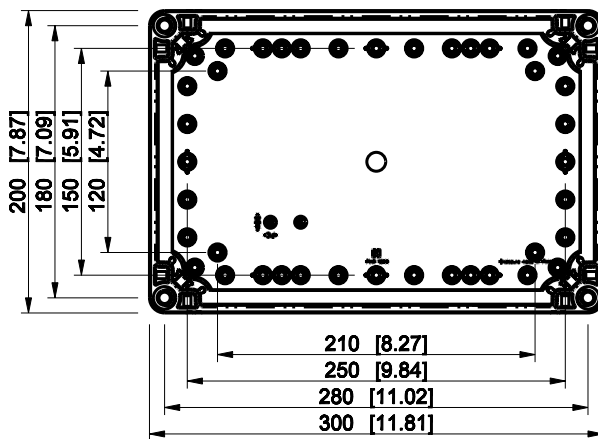

ID	Description	Date	By	Appr.
A				

Dimensions in mm [inches]

Material: Polycarbonate, fiberglass-reinforced	Color: RAL 7035
--	-----------------

Supplier:	Tool No:	Weight [kg]: 1.42	Volume:
-----------	----------	-------------------	---------

WPCP203013G

Scale	Date	02.01.09
1:5	By	PKos
-	Checked	
-	Ctrl	

Replaces:	
Replaced:	
Drw No:	A
Ref:	Cubo W
Code:	WPCP203013G
Sheet No:	

model WPCP203013G PART
 drawing CUBO_W DRAWING