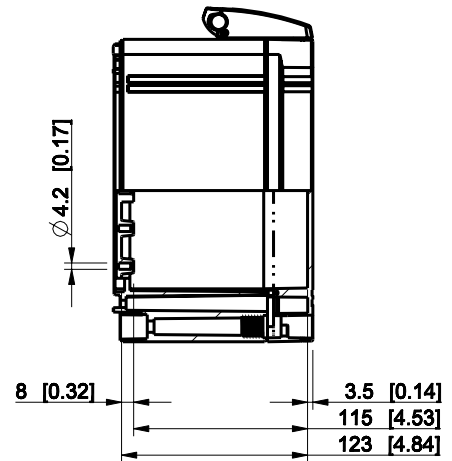

ID	Description	Date	By	Appr.
A				

Dimensions in mm [inches]

Material: Polycarbonate, fiberglass-reinforced	Color: RAL 7035
--	-----------------

Supplier:	Tool No:	Weight [kg]: 1.42	Volume:
-----------	----------	-------------------	---------

WPCP203013G

Scale	Date	02.01.09
1:5	By	PKos
-	Checked	
-	Ctrl	

Replaces:	
Replaced:	
Drw No:	A
Ref:	Cubo W
Code:	WPCP203013G
Sheet No:	

model WPCP203013G PART
 drawing CUBO_W DRAWING