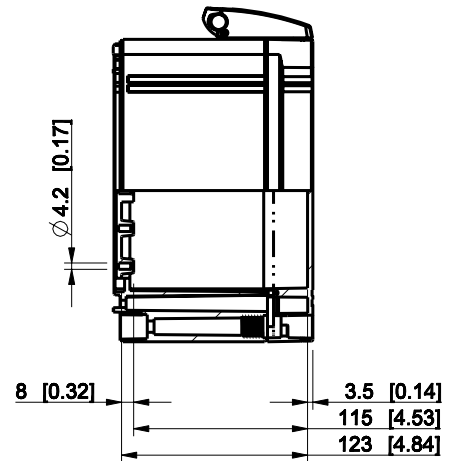

ID	Description	Date	By	Appr.
A				

Dimensions in mm [inches]

Material: Polycarbonate, fiberglass-reinforced	Color: RAL 7035
--	-----------------

Supplier:	Tool No:	Weight [kg]: 1.42	Volume:
-----------	----------	-------------------	---------

**ENSTO**  
ENSTO CONTROL OY

**WPCP203013T**

Scale	Date	02.01.09
1:5	By	PKos
-	Checked	
-	Ctrl	

Replaces:	
Replaced:	
Drw No:	A
Ref:	Cubo W
Code:	WPCP203013T
Sheet No:	

model WPCP203013T PART  
 drawing CUBO\_W DRAWING