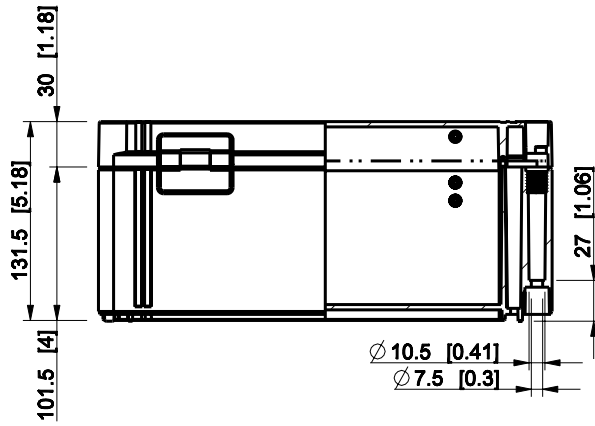

ID	Description	Date	By	Appr.
A				

Dimensions in mm [inches]

Material: Polycarbonate, fiberglass-reinforced	Color: RAL 7035
--	-----------------

Supplier:	Tool No:	Weight [kg]: 1.42	Volume:
-----------	----------	-------------------	---------

**ENSTO**  
ENSTO CONTROL OY

**WPCP203013T**

Scale	Date	02.01.09
1:5	By	PKos
-	Checked	
-	Ctrl	

Replaces:	
Replaced:	
Drw No:	A
Ref:	Cubo W
Code:	WPCP203013T
Sheet No:	

model WPCP203013T PART  
 drawing CUBO\_W DRAWING