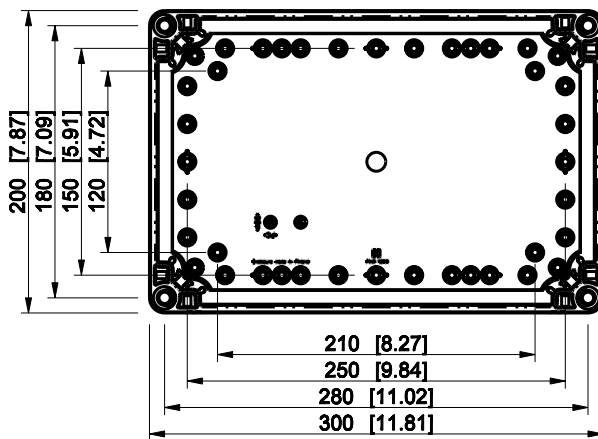

ID	Description	Date	By	Appr.
A				

Dimensions in mm [inches]

Material: Polycarbonate, fiberglass-reinforced	Color: RAL 7035
--	-----------------

Supplier:	Tool No:	Weight [kg]: 1.42	Volume:
-----------	----------	-------------------	---------

**ENSTO**  
ENSTO CONTROL OY

**WPCP203013T**

Scale	Date	02.01.09
1:5	By	PKos
-	Checked	
-	Ctrl	

Replaces:	
Replaced:	
Drw No:	A
Ref:	Cubo W
Code:	WPCP203013T
Sheet No:	

model WPCP203013T PART  
 drawing CUBO\_W DRAWING