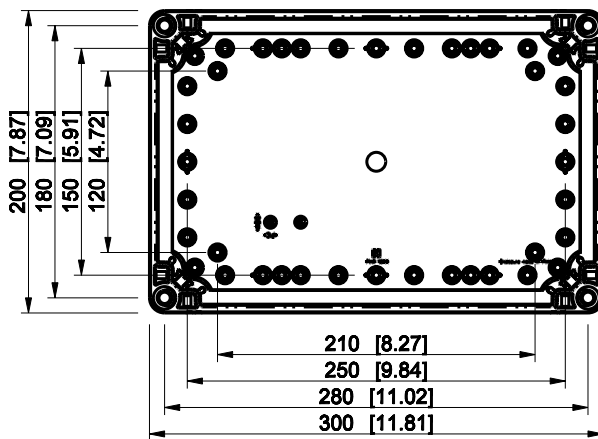

ID	Description	Date	By	Appr.
A				

Dimensions in mm [inches]

Material: Polycarbonate, fiberglass-reinforced	Color: RAL 7035
--	-----------------

Supplier:	Tool No:	Weight [kg]: 1.79	Volume:
-----------	----------	-------------------	---------

ENSTO
ENSTO CONTROL OY

WPCP203018G

Scale	Date	02.01.09
1:5	By	PKos
-	Checked	
-	Ctrl	

Replaces:	
Replaced:	
Drw No:	A
Ref:	Cubo W
Code:	WPCP203018G
Sheet No:	

model WPCP203018G PART
 drawing CUBO_W DRAWING