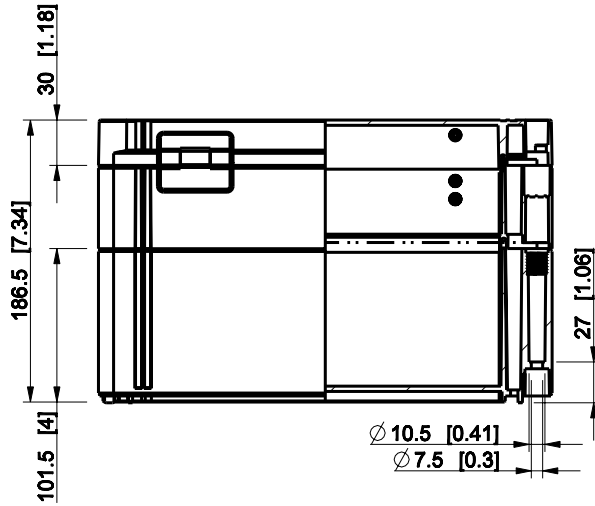

ID	Description	Date	By	Appr.
A				

Dimensions in mm [inches]

Material: Polycarbonate, fiberglass-reinforced	Color: RAL 7035
--	-----------------

Supplier:	Tool No:	Weight [kg]: 1.79	Volume:
-----------	----------	-------------------	---------

ENSTO
ENSTO CONTROL OY

WPCP203018G

Scale	Date	02.01.09
1:5	By	PKos
-	Checked	
-	Ctrl	

Replaces:	
Replaced:	
Drw No:	A
Ref:	Cubo W
Code:	WPCP203018G
Sheet No:	

model WPCP203018G PART
 drawing CUBO_W DRAWING