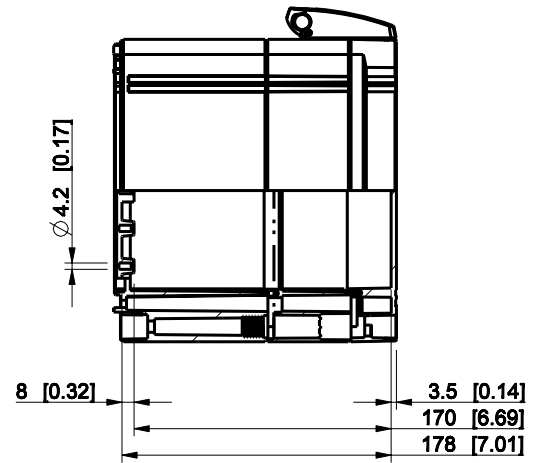

ID	Description	Date	By	Appr.
A				

Dimensions in mm [inches]

Material: Polycarbonate, fiberglass-reinforced	Color: RAL 7035
--	-----------------

Supplier:	Tool No:	Weight [kg]: 1.79	Volume:
-----------	----------	-------------------	---------

ENSTO
ENSTO CONTROL OY

WPCP203018G

Scale	Date	02.01.09
1:5	By	PKos
-	Checked	
-	Ctrl	

Replaces:	
Replaced:	
Drw No:	A
Ref:	Cubo W
Code:	WPCP203018G
Sheet No:	

model WPCP203018G PART
 drawing CUBO_W DRAWING