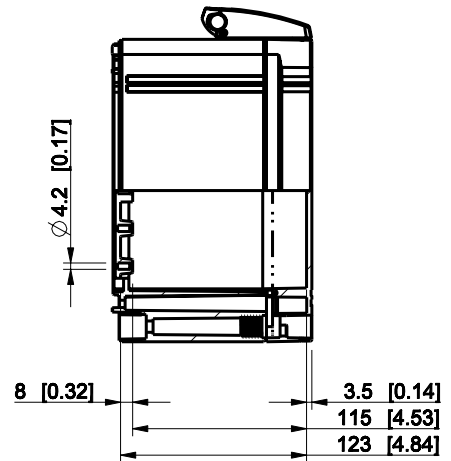

ID	Description	Date	By	Appr.
A				

Dimensions in mm [inches]

Material: Polycarbonate, fiberglass-reinforced	Color: RAL 7035
--	-----------------

Supplier:	Tool No:	Weight [kg]: 1.74	Volume:
-----------	----------	-------------------	---------

WPCP204013G

Scale	Date	02.01.09
1:5	By	PKos
-	Checked	
-	Ctrl	

Replaces:	
Replaced:	
Drw No:	A
Ref:	Cubo W
Code:	WPCP204013G
Sheet No:	

model WPCP204013G PART  
 drawing CUBO\_W DRAWING