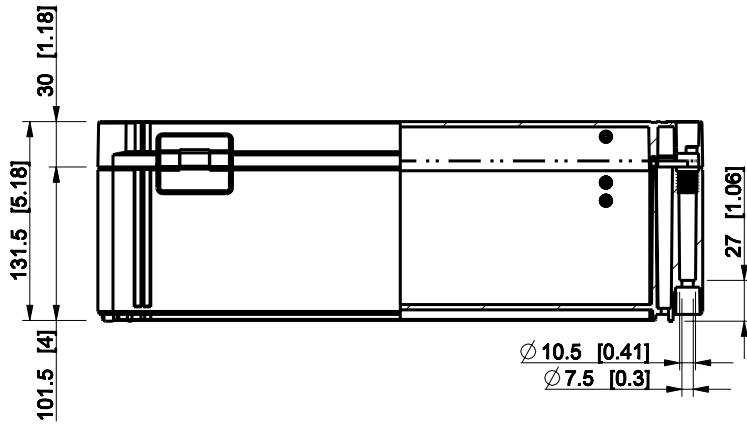

ID	Description	Date	By	Appr.
A				

Dimensions in mm [inches]

Material: Polycarbonate, fiberglass-reinforced	Color: RAL 7035
--	-----------------

Supplier:	Tool No:	Weight [kg]: 1.74	Volume:
-----------	----------	-------------------	---------

WPCP204013G

Scale	Date	02.01.09
1:5	By	PKos
-	Checked	
-	Ctrl	

Replaces:	
Replaced:	
Drw No:	A
Ref:	Cubo W
Code:	WPCP204013G
Sheet No:	

model WPCP204013G PART  
 drawing CUBO\_W DRAWING