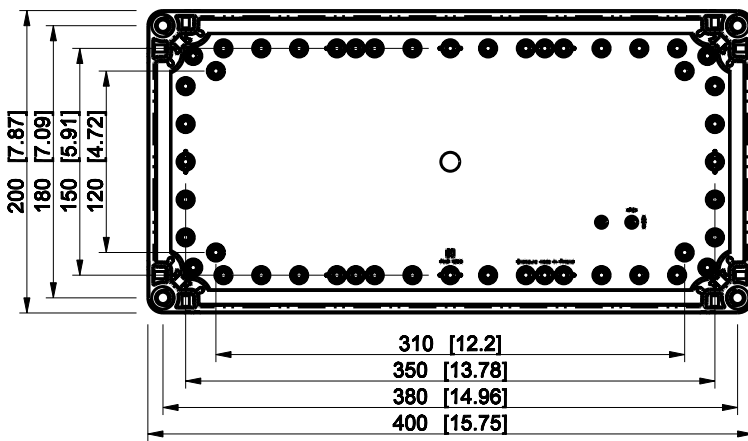

ID	Description	Date	By	Appr.
A				

Dimensions in mm [inches]

Material: Polycarbonate, fiberglass-reinforced	Color: RAL 7035
--	-----------------

Supplier:	Tool No:	Weight [kg]: 1.74	Volume:
-----------	----------	-------------------	---------

WPCP204013G

Scale	Date	02.01.09
1:5	By	PKos
-	Checked	
-	Ctrl	

Replaces:	
Replaced:	
Drw No:	A
Ref:	Cubo W
Code:	WPCP204013G
Sheet No:	

model WPCP204013G PART  
 drawing CUBO\_W DRAWING