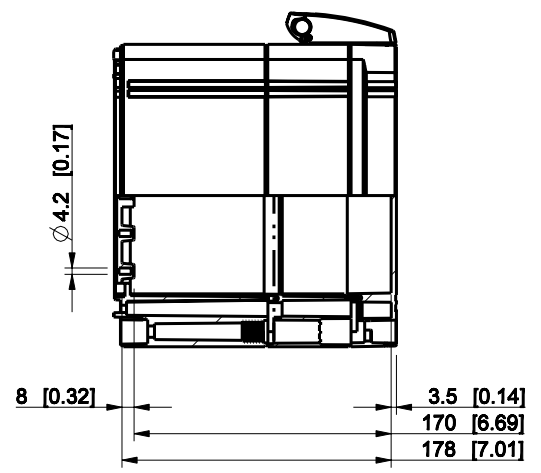

ID	Description	Date	By	Appr.
A				

Dimensions in mm [inches]

Material: Polycarbonate, fiberglass-reinforced Color: RAL 7035

Supplier: Tool No: Weight [kg]: 2.19 Volume:

WPCP204018T

Replaces:
Replaced:
Drw No: A
Ref: Cubo W
Code: WPCP204018T
Sheet No:

Scale	Date	02.01.09
1:5	By	PKos
-	Checked	
-	Ctrl	

model WPCP204018T PART
drawing CUBO_W_DRAWING