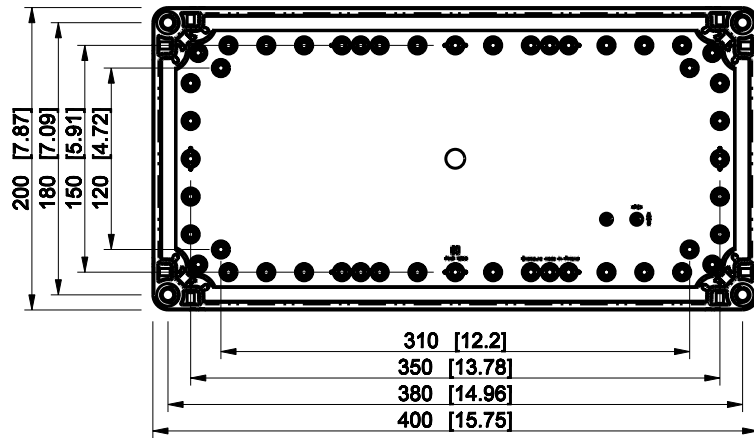

ID	Description	Date	By	Appr.
A				

Dimensions in mm [inches]

Material: Polycarbonate, fiberglass-reinforced Color: RAL 7035

Supplier: Tool No: Weight [kg]: 2.19 Volume:

WPCP204018T

Replaces:
Replaced:
Drw No: A
Ref: Cubo W
Code: WPCP204018T
Sheet No:

Scale	Date	02.01.09
1:5	By	PKos
-	Checked	
-	Ctrl	

model WPCP204018T PART
drawing CUBO_W_DRAWING