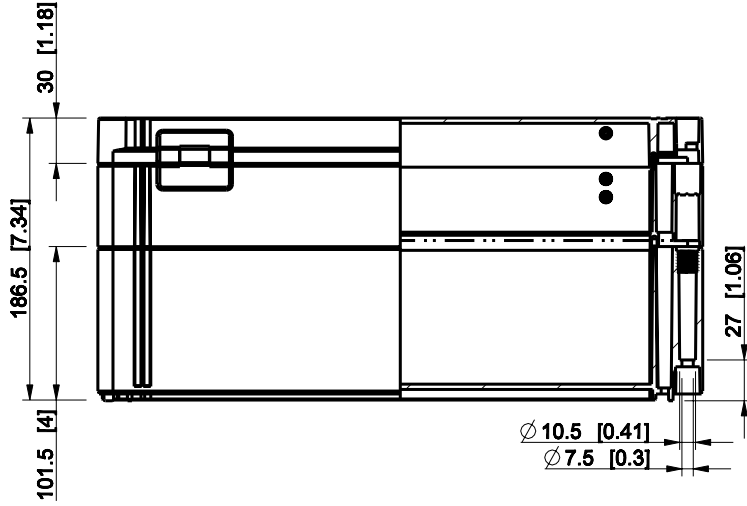

ID	Description	Date	By	Appr.
A				

Dimensions in mm [inches]

Material: Polycarbonate, fiberglass-reinforced Color: RAL 7035

Supplier: Tool No: Weight [kg]: 2.19 Volume:

WPCP204018T

Replaces:
Replaced:
Drw No: A
Ref: Cubo W
Code: WPCP204018T
Sheet No:

Scale	Date	02.01.09
1:5	By	PKos
-	Checked	
-	Ctrl	

model WPCP204018T PART
drawing CUBO_W_DRAWING