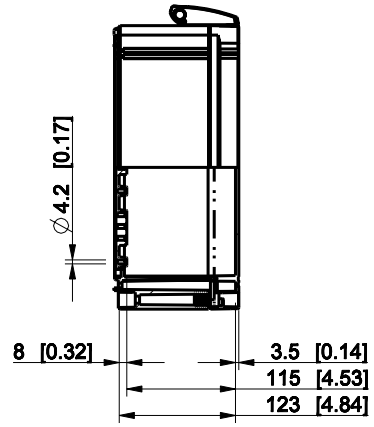

ID	Description	Date	By	Appr.
A				

Dimensions in mm [inches]

Material: Polycarbonate, fiberglass-reinforced	Color: RAL 7035
--	-----------------

Supplier:	Tool No:	Weight [kg]: 1.83	Volume:
-----------	----------	-------------------	---------

WPCP303013T

Scale	Date	02.01.09
1:8	By	PKos
-	Checked	
-	Ctrl	

Replaces:	
Replaced:	
Drw No:	A
Ref:	Cubo W
Code:	WPCP303013T
Sheet No:	

model WPCP303013T_PART
 drawing CUBO_W_DRAWING