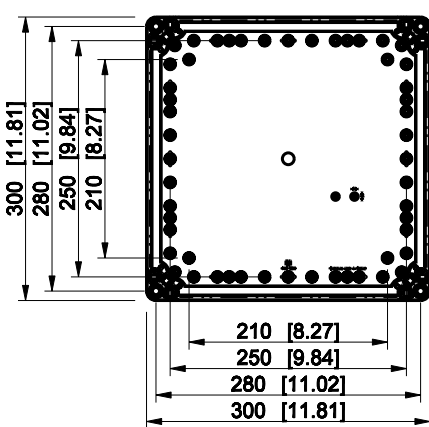

ID	Description	Date	By	Appr.
A				

Dimensions in mm [inches]

Material: Polycarbonate, fiberglass-reinforced	Color: RAL 7035
--	-----------------

Supplier:	Tool No:	Weight [kg]: 1.83	Volume:
-----------	----------	-------------------	---------

WPCP303013T

Scale	Date	02.01.09
1:8	By	PKos
-	Checked	
-	Ctrl	

Replaces:	
Replaced:	
Drw No:	A
Ref:	Cubo W
Code:	WPCP303013T
Sheet No:	

model WPCP303013T_PART
 drawing CUBO_W_DRAWING