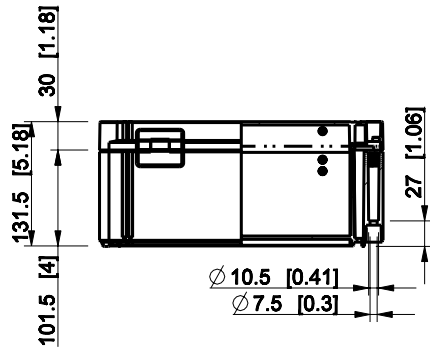

ID	Description	Date	By	Appr.
A				

Dimensions in mm [inches]

Material: Polycarbonate, fiberglass-reinforced	Color: RAL 7035
--	-----------------

Supplier:	Tool No:	Weight [kg]: 1.83	Volume:
-----------	----------	-------------------	---------

WPCP303013T

Scale	Date	02.01.09
1:8	By	PKos
-	Checked	
-	Ctrl	

Replaces:	
Replaced:	
Drw No:	A
Ref:	Cubo W
Code:	WPCP303013T
Sheet No:	

model WPCP303013T_PART
 drawing CUBO_W_DRAWING