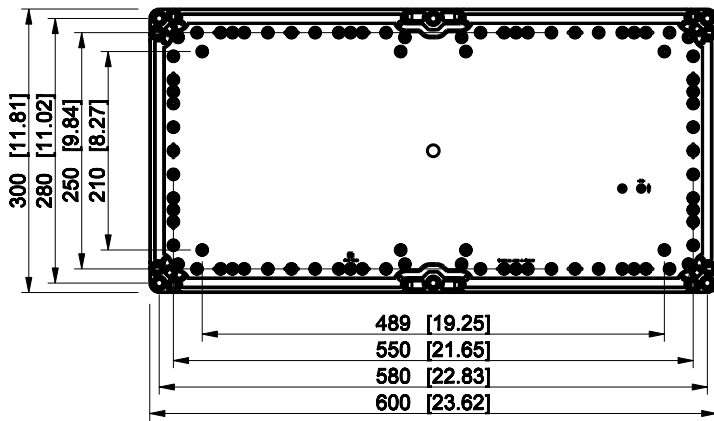

ID	Description	Date	By	Appr.
A				

Dimensions in mm [inches]

Material: Polycarbonate, fiberglass-reinforced	Color: RAL 7035
--	-----------------

Supplier:	Tool No:	Weight [kg]: 3.20	Volume:
-----------	----------	-------------------	---------

WPCP306013G

Scale	Date	05.01.09
1:8	By	PKos
-	Checked	
-	Ctrl	

Replaces:	
Replaced:	
Drw No:	A
Ref:	Cubo W
Code:	WPCP306013G
Sheet No:	

model WPCP306013G PART  
 drawing CUBO\_W\_1.drawing