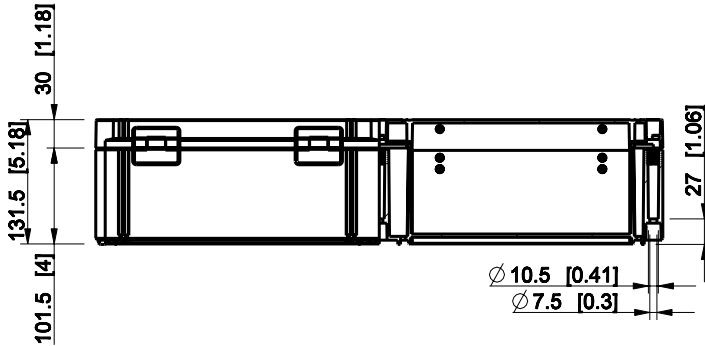

ID	Description	Date	By	Appr.
A				

Dimensions in mm [inches]

Material: Polycarbonate, fiberglass-reinforced	Color: RAL 7035
--	-----------------

Supplier:	Tool No:	Weight [kg]: 3.20	Volume:
-----------	----------	-------------------	---------

WPCP306013G

Scale	Date	05.01.09
1:8	By	PKos
-	Checked	
-	Ctrl	

Replaces:	
Replaced:	
Drw No:	A
Ref:	Cubo W
Code:	WPCP306013G
Sheet No:	

model WPCP306013G PART  
 drawing CUBO\_W\_1.drawing