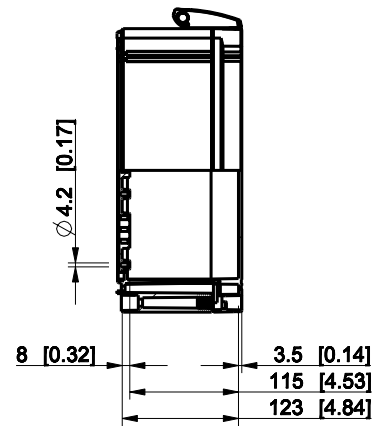

ID	Description	Date	By	Appr.
A				

Dimensions in mm [inches]

Material: Polycarbonate, fiberglass-reinforced	Color: RAL 7035
--	-----------------

Supplier:	Tool No:	Weight [kg]: 3.20	Volume:
-----------	----------	-------------------	---------

WPCP306013G

Scale	Date	05.01.09
1:8	By	PKos
-	Checked	
-	Ctrl	

Replaces:	
Replaced:	
Drw No:	A
Ref:	Cubo W
Code:	WPCP306013G
Sheet No:	

model WPCP306013G PART  
 drawing CUBO\_W\_1.drawing