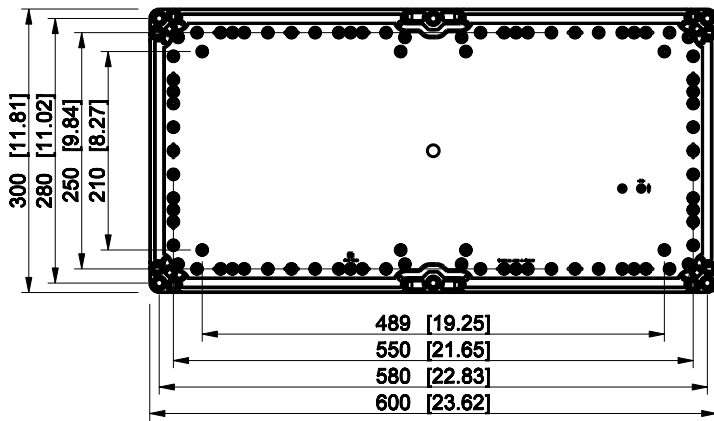

ID	Description	Date	By	Appr.
A				

Dimensions in mm [inches]

Material: Polycarbonate, fiberglass-reinforced	Color: RAL 7035
--	-----------------

Supplier:	Tool No:	Weight [kg]: 3.20	Volume:
-----------	----------	-------------------	---------

WPCP306013T

Scale	Date	05.01.09
1:8	By	PKos
-	Checked	
-	Ctrl	

Replaces:	
Replaced:	
Drw No:	A
Ref:	Cubo W
Code:	WPCP306013T
Sheet No:	

model WPCP306013T PART
 drawing CUBO_W_1.dwg