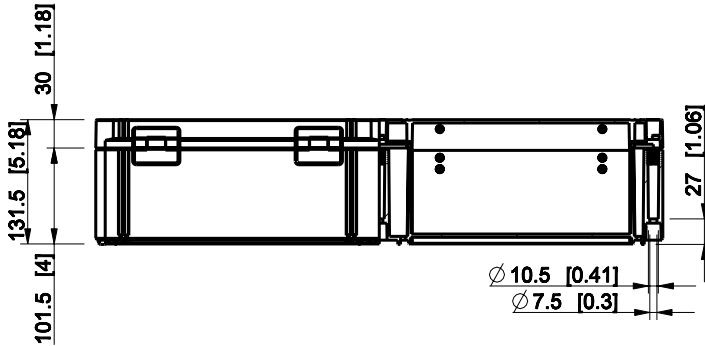

ID	Description	Date	By	Appr.
A				

Dimensions in mm [inches]

Material: Polycarbonate, fiberglass-reinforced	Color: RAL 7035
--	-----------------

Supplier:	Tool No:	Weight [kg]: 3.20	Volume:
-----------	----------	-------------------	---------

WPCP306013T

Scale	Date	05.01.09
1:8	By	PKos
-	Checked	
-	Ctrl	

Replaces:	
Replaced:	
Drw No:	A
Ref:	Cubo W
Code:	WPCP306013T
Sheet No:	

model WPCP306013T PART
 drawing CUBO_W_1.dwg