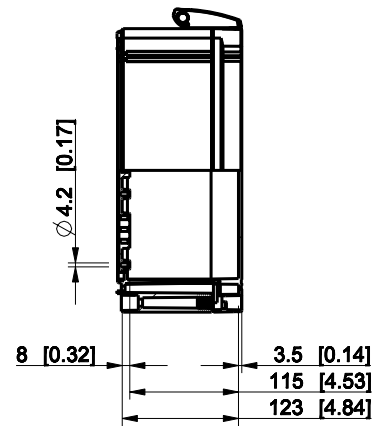

ID	Description	Date	By	Appr.
A				

Dimensions in mm [inches]

Material: Polycarbonate, fiberglass-reinforced	Color: RAL 7035
--	-----------------

Supplier:	Tool No:	Weight [kg]: 3.20	Volume:
-----------	----------	-------------------	---------

WPCP306013T

Scale	Date	05.01.09
1:8	By	PKos
-	Checked	
-	Ctrl	

Replaces:	
Replaced:	
Drw No:	A
Ref:	Cubo W
Code:	WPCP306013T
Sheet No:	

model WPCP306013T PART
 drawing CUBO_W_1.dwg