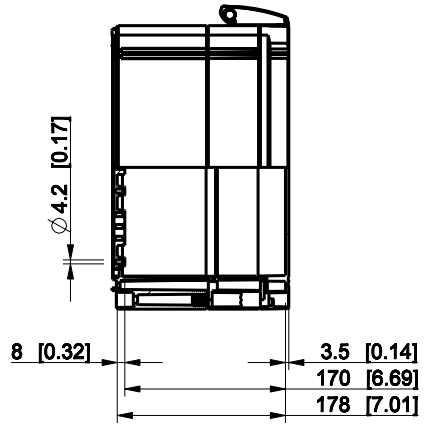

ID	Description	Date	By	Appr.
A				

Dimensions in mm [inches]

Material: Polycarbonate, fiberglass-reinforced	Color: RAL 7035
--	-----------------

Supplier:	Tool No:	Weight [kg]: 3.88	Volume:
-----------	----------	-------------------	---------

WPCP306018T

Scale	Date	05.01.09
1:8	By	PKos
-	Checked	
-	Ctrl	

Replaces:	
Replaced:	
Drw No:	A
Ref:	Cubo W
Code:	WPCP306018T
Sheet No:	

model WPCP306018T PART
 drawing CUBO_W_1.dwg