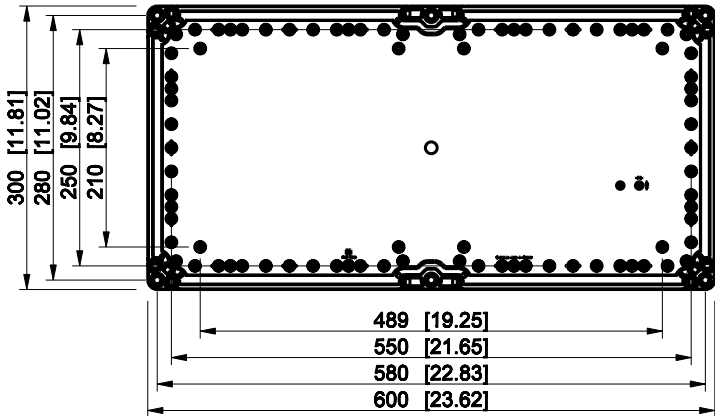

ID	Description	Date	By	Appr.
A				

Dimensions in mm [inches]

Material: Polycarbonate, fiberglass-reinforced	Color: RAL 7035
--	-----------------

Supplier:	Tool No:	Weight [kg]: 3.88	Volume:
-----------	----------	-------------------	---------

WPCP306018T

Scale	Date	05.01.09
1:8	By	PKos
-	Checked	
-	Ctrl	

Replaces:	
Replaced:	
Drw No:	A
Ref:	Cubo W
Code:	WPCP306018T
Sheet No:	

model WPCP306018T PART
 drawing CUBO_W_1.dwg