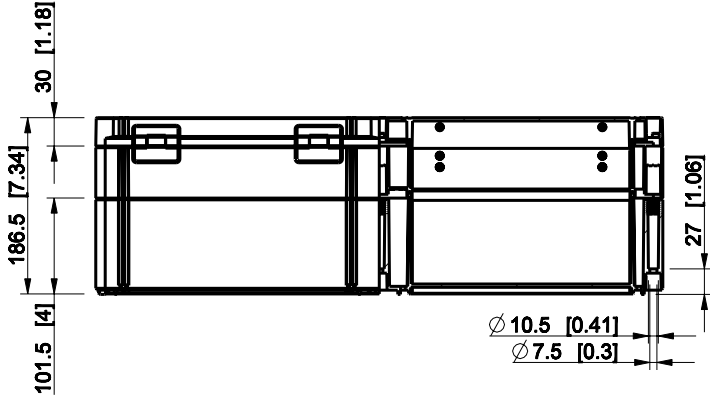

ID	Description	Date	By	Appr.
A				

Dimensions in mm [inches]

Material: Polycarbonate, fiberglass-reinforced	Color: RAL 7035
--	-----------------

Supplier:	Tool No:	Weight [kg]: 3.88	Volume:
-----------	----------	-------------------	---------

WPCP306018T

Scale	Date	05.01.09
1:8	By	PKos
-	Checked	
-	Ctrl	

Replaces:	
Replaced:	
Drw No:	A
Ref:	Cubo W
Code:	WPCP306018T
Sheet No:	

model WPCP306018T PART
 drawing CUBO_W_1.dwg